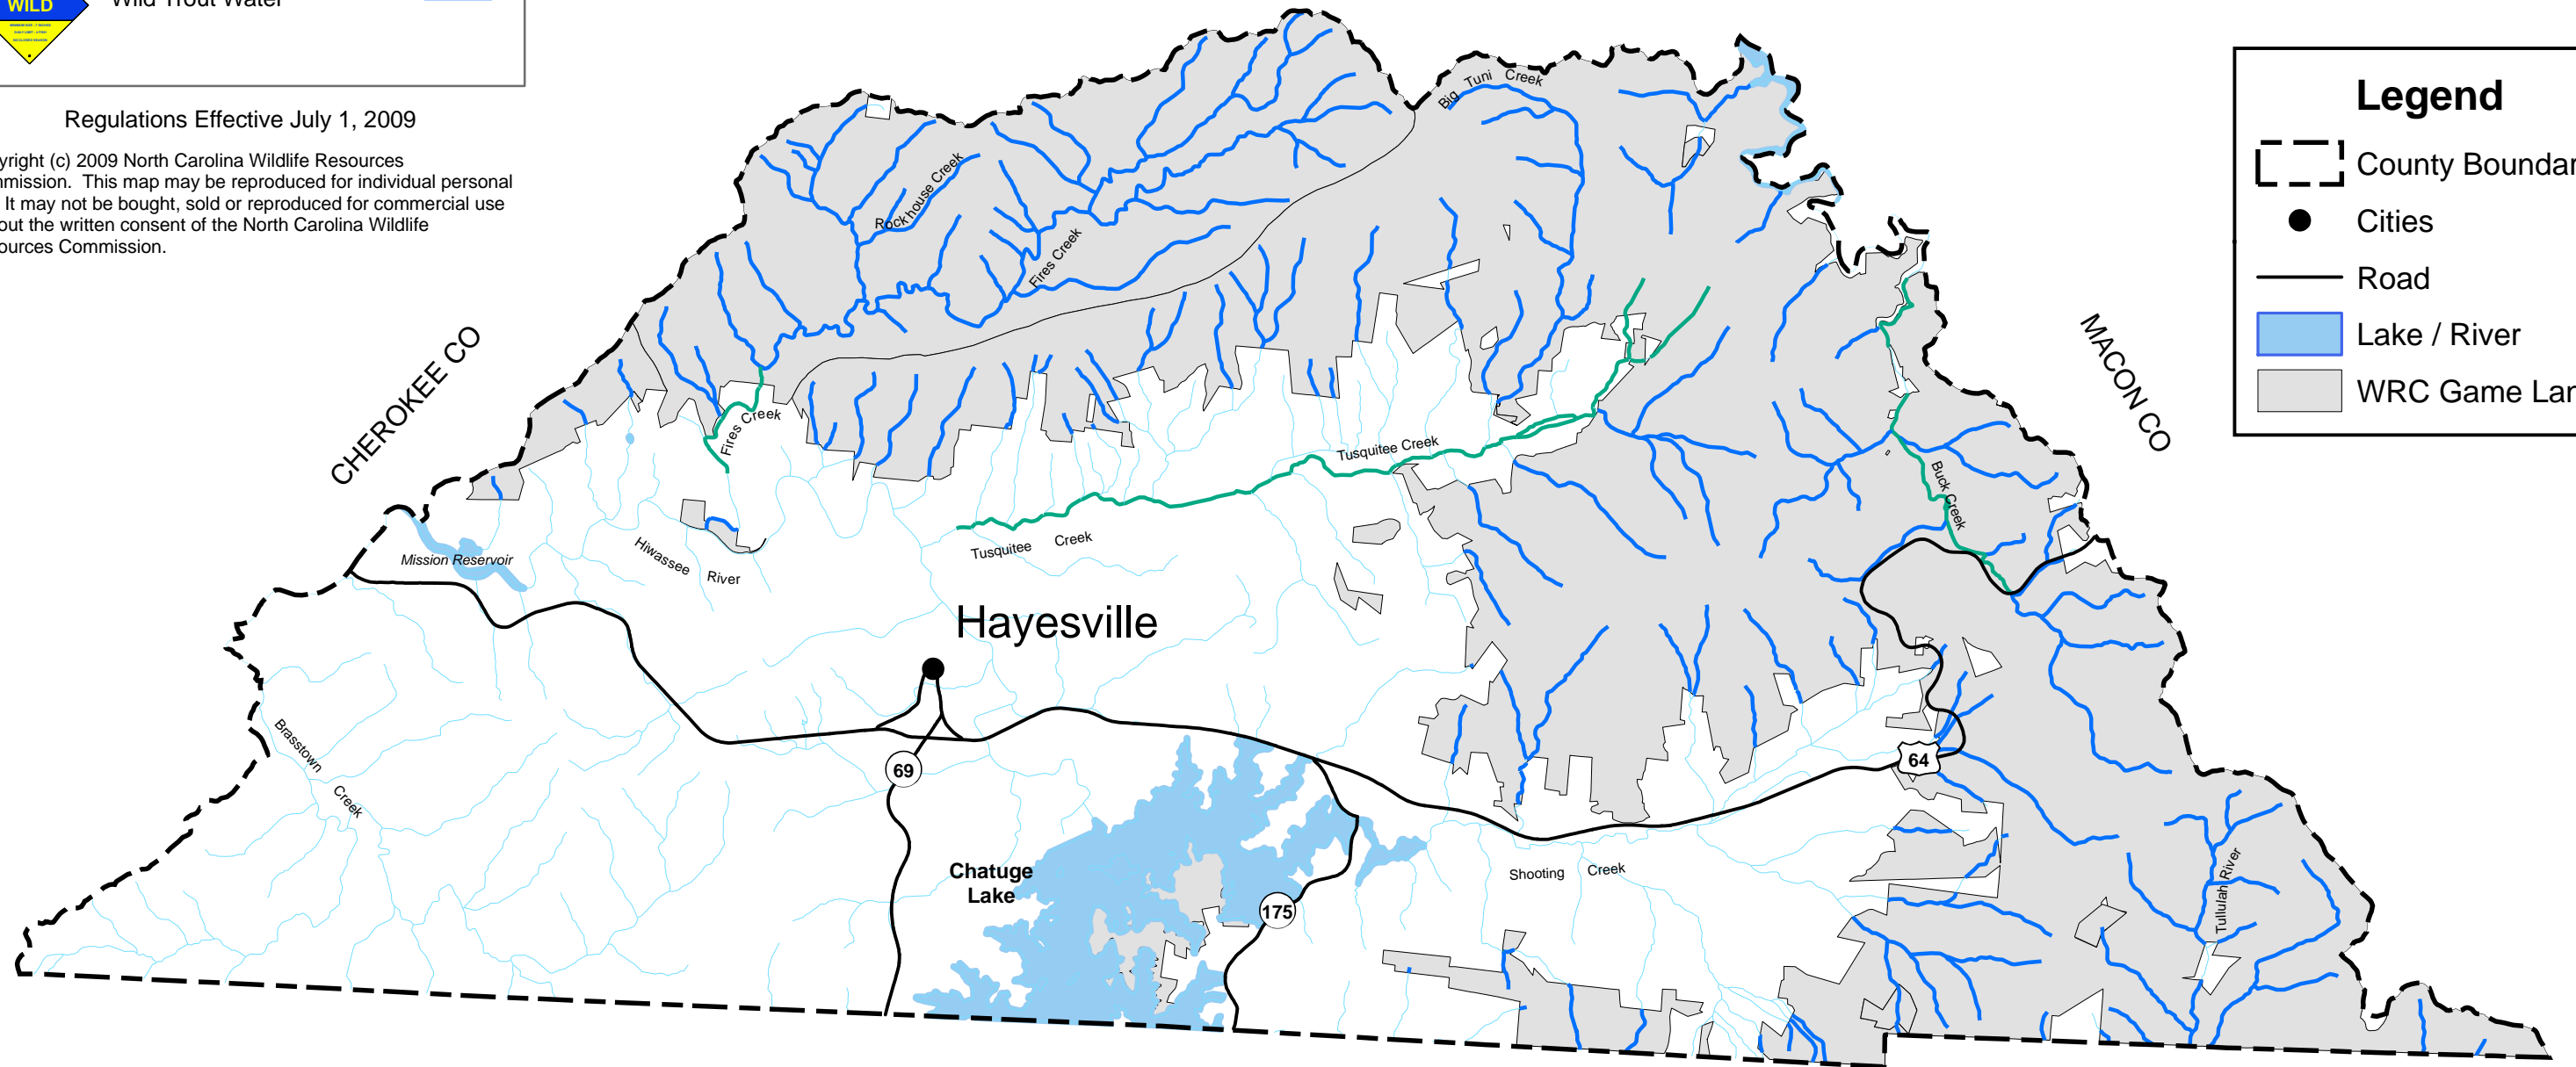

Clay County, North Carolina

Trout Stream Regulations

	Hatchery Supported Water	
	Wild Trout Water	

Regulations Effective July 1, 2009

Copyright (c) 2009 North Carolina Wildlife Resources Commission. This map may be reproduced for individual personal use. It may not be bought, sold or reproduced for commercial use without the written consent of the North Carolina Wildlife Resources Commission.

Legend

-  County Boundary
-  Cities
-  Road
-  Lake / River
-  WRC Game Land

GEORGIA