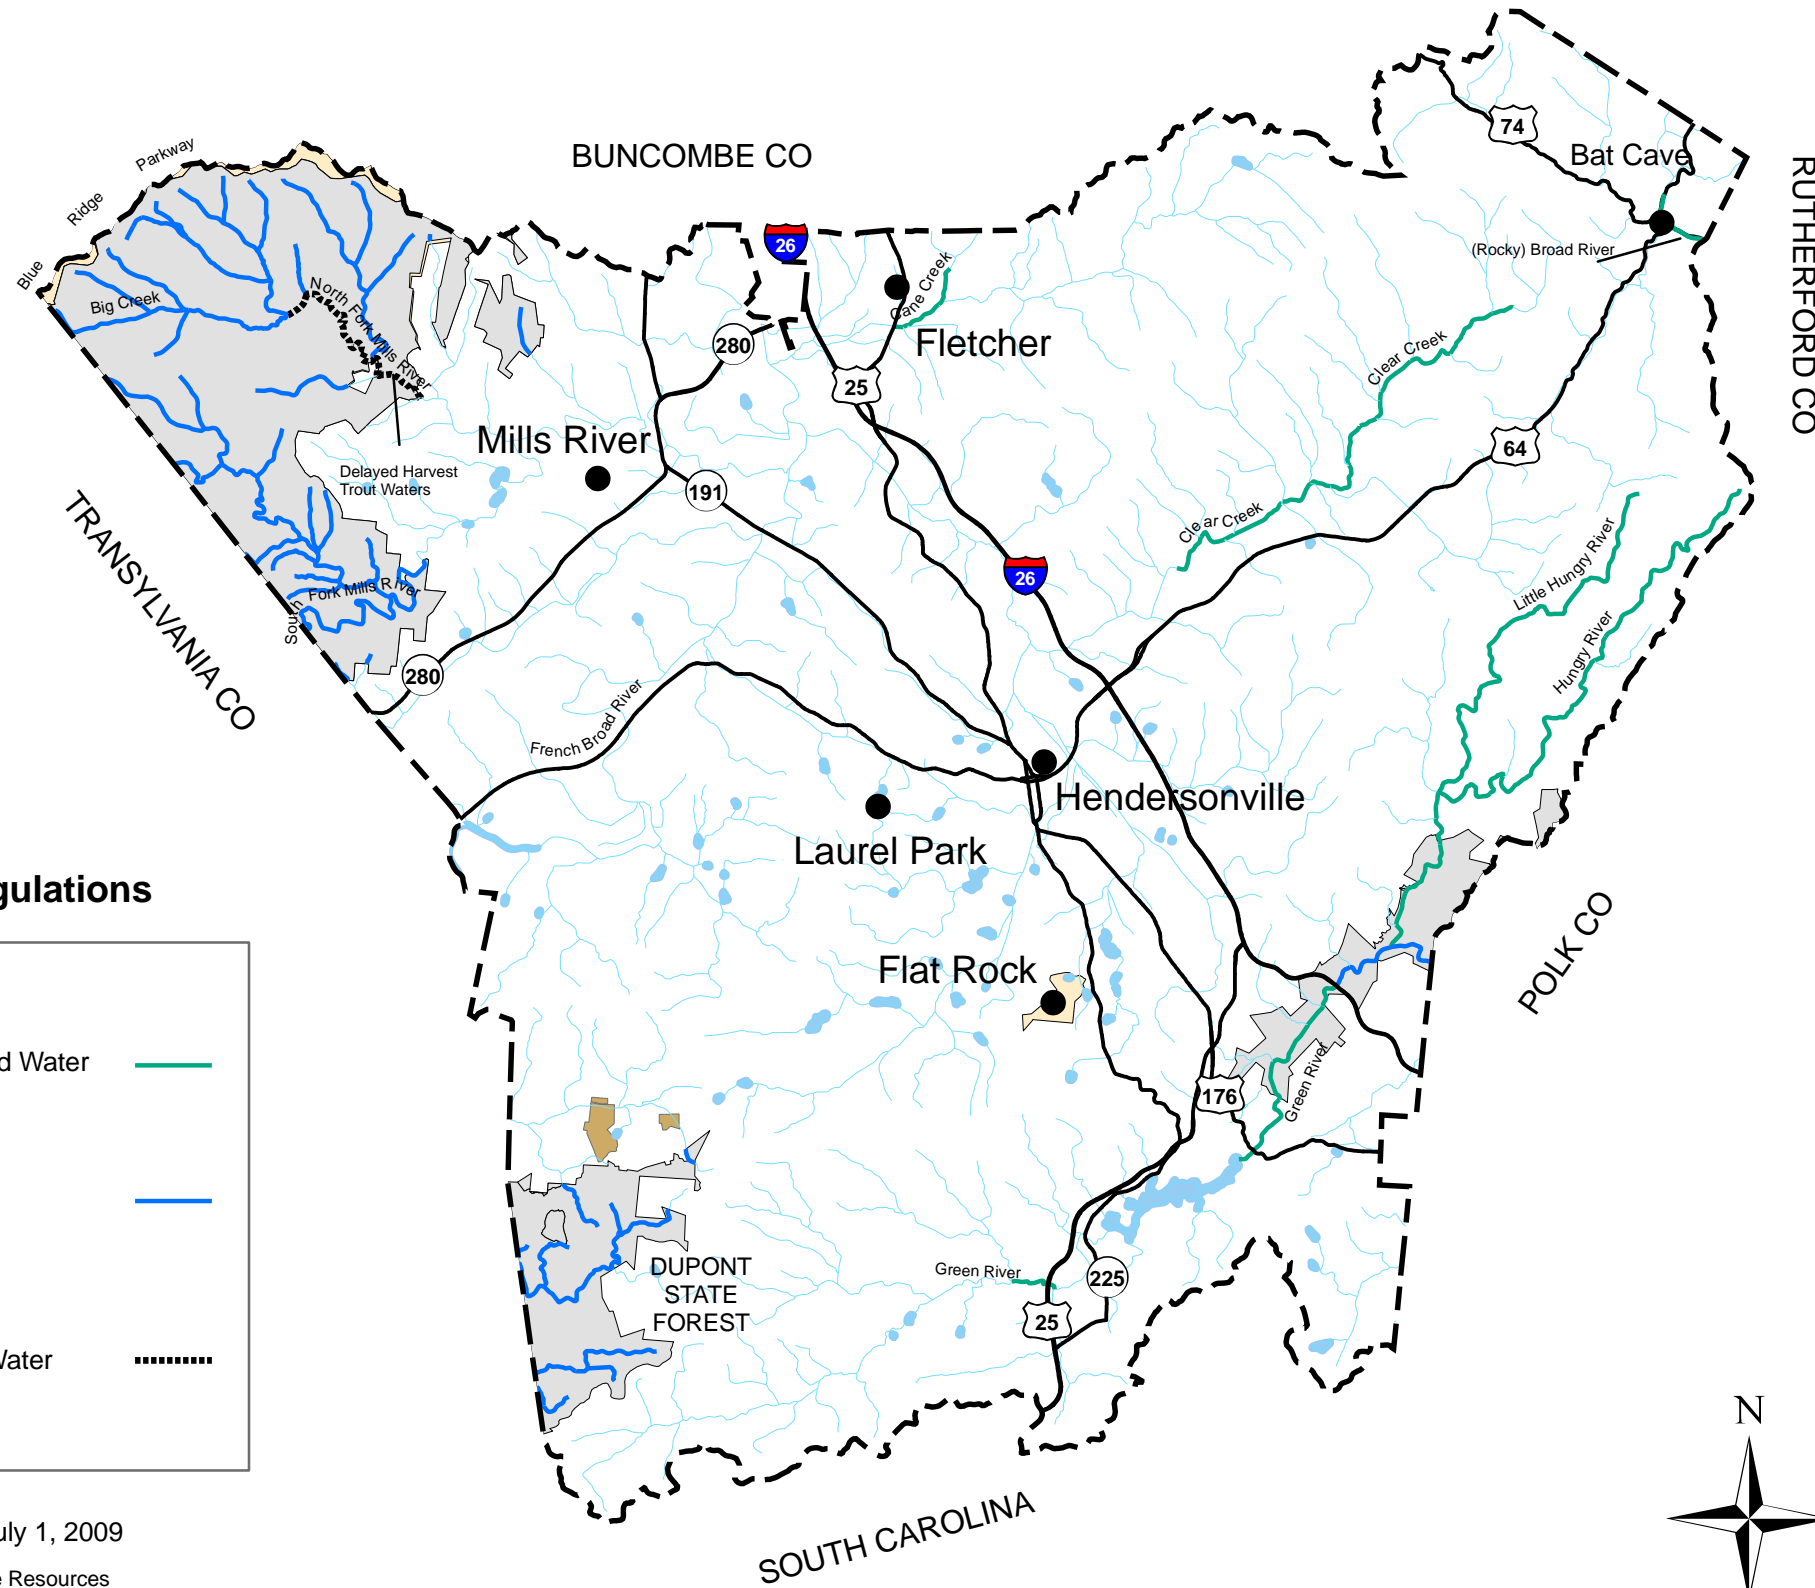

Henderson County, North Carolina

Trout Stream Regulations

Regulations Effective July 1, 2009

Copyright (c) 2009 North Carolina Wildlife Resources Commission. This map may be reproduced for individual personal use. It may not be bought, sold or reproduced for commercial use without the written consent of the North Carolina Wildlife Resources Commission.