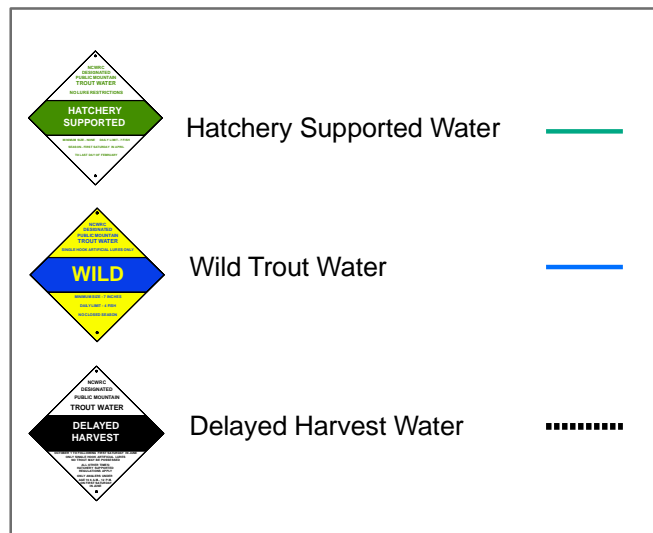

Henderson County, North Carolina

Trout Stream Regulations

Regulations Effective July 1, 2009

Copyright (c) 2009 North Carolina Wildlife Resources Commission. This map may be reproduced for individual personal use. It may not be bought, sold or reproduced for commercial use without the written consent of the North Carolina Wildlife Resources Commission.