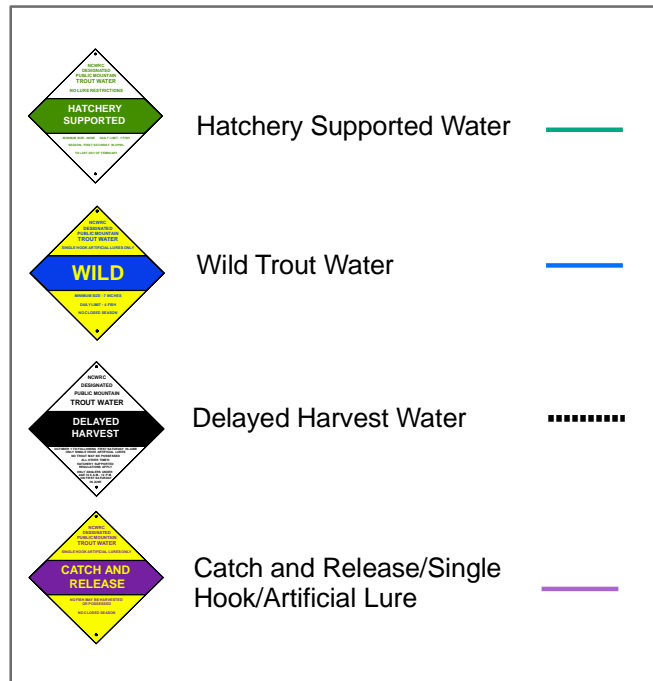

McDowell County, North Carolina

Trout Stream Regulations

Regulations Effective July 1, 2009

Copyright (c) 2009 North Carolina Wildlife Resources Commission. This map may be reproduced for individual personal use. It may not be bought, sold or reproduced for commercial use without the written consent of the North Carolina Wildlife Resources Commission.