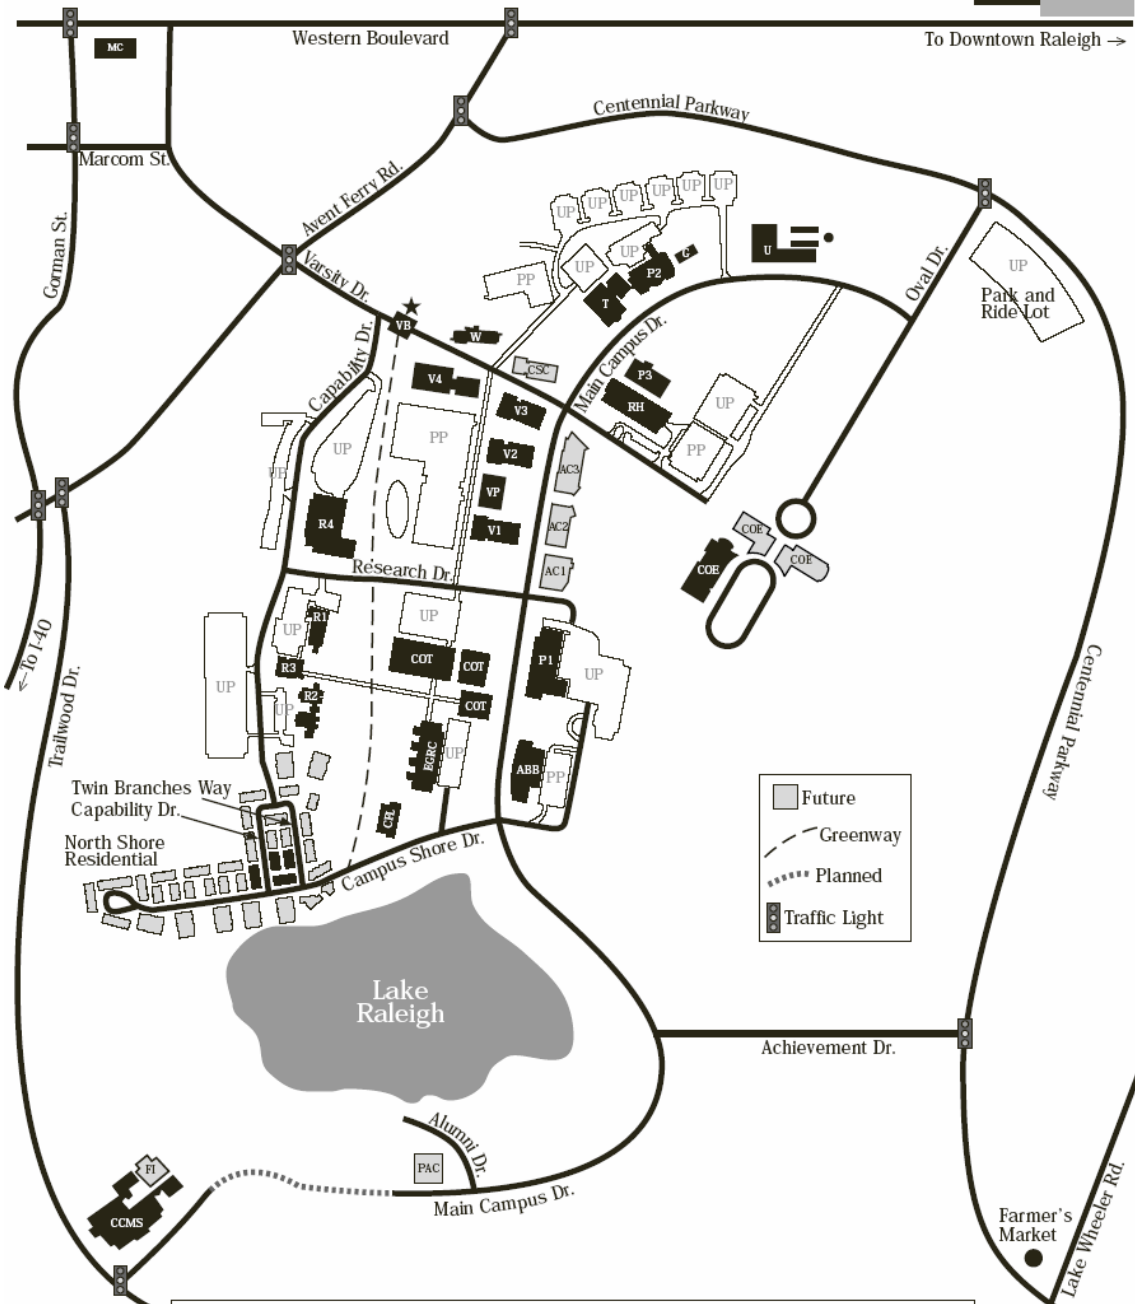

**N.C. Wildlife Resources Commission Headquarters
Centennial Campus - NCSU
1751 Varsity Drive
Raleigh, North Carolina**

SEE REVERSE SIDE FOR DRIVING DIRECTIONS

ABB — ABB Building AC1 — Alliance Center I AC2 — Alliance Center II AC3 — Alliance Center III CCMS — Centennial Campus Middle School COE — College of Engineering CFL — Constructed Facilities Lab CSC — Centennial Science Center COT — College of Textiles EGRC — Engineering Graduate Research Center FI — Wm. and Ida Friday Institute for Educational Innovation G — Greenhouse MC — McKimmon Center P1 — Partners I P2 — Partners II P3 — Partners III PAC — Park Alumni Center	PP — Private Parking R1 — Research I R2 — Research II R3 — Research III R4 — Research IV RH — Red Hat T — Toxicology U — Centennial Campus Utility Plant UP — University Parking V1 — Venture I V2 — Venture II V3 — Venture III V4 — Venture IV ★VB — Visitor's Booth VP — Venture Place W — NC Wildlife Resources Commission

SEE REVERSE SIDE FOR DRIVING DIRECTIONS