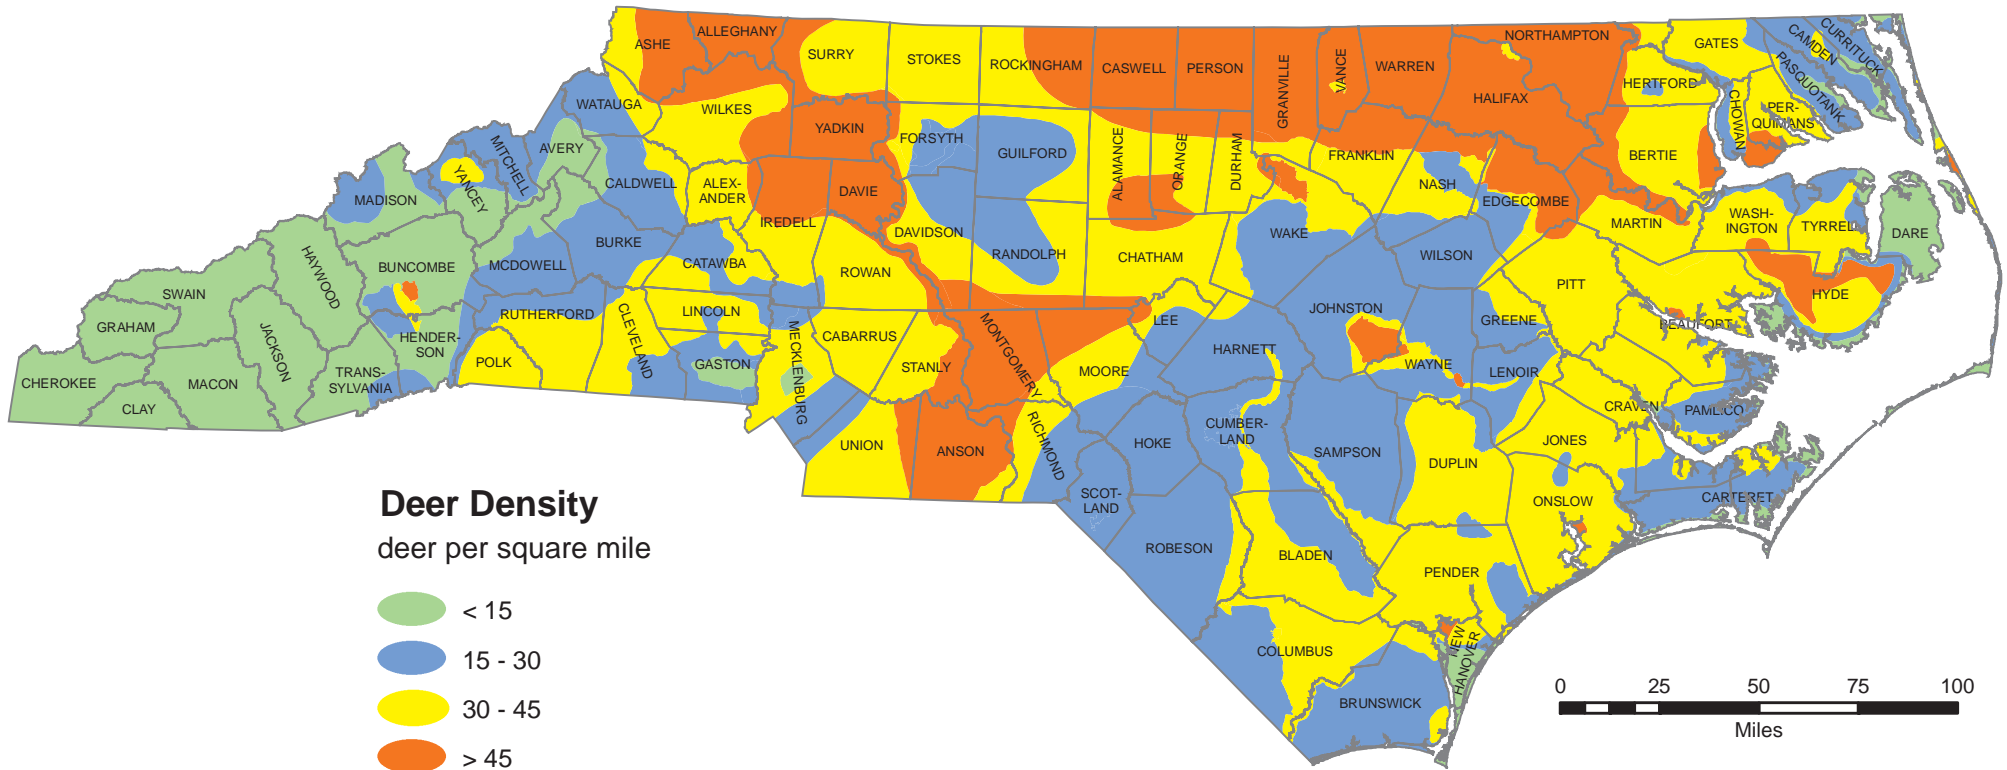

2005 Deer Density Distribution

NC Wildlife Resources Commission
Division of Wildlife Management