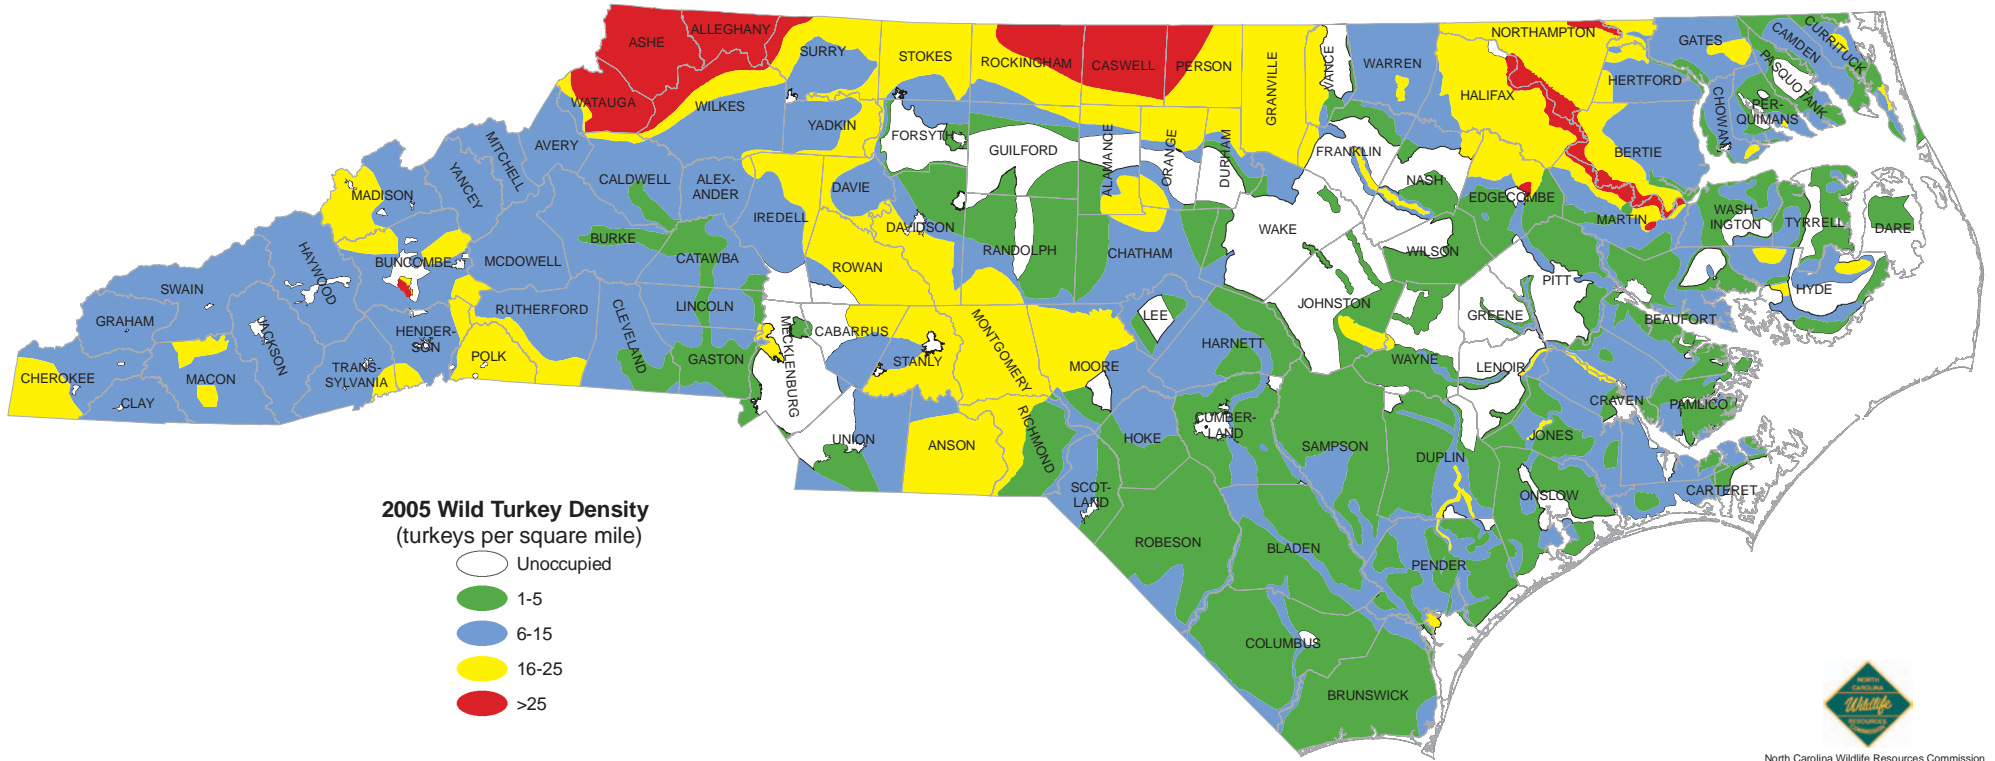

2005 Wild Turkey Range Map

2005 Wild Turkey Density
(turkeys per square mile)

- Unoccupied
- 1-5
- 6-15
- 16-25
- >25