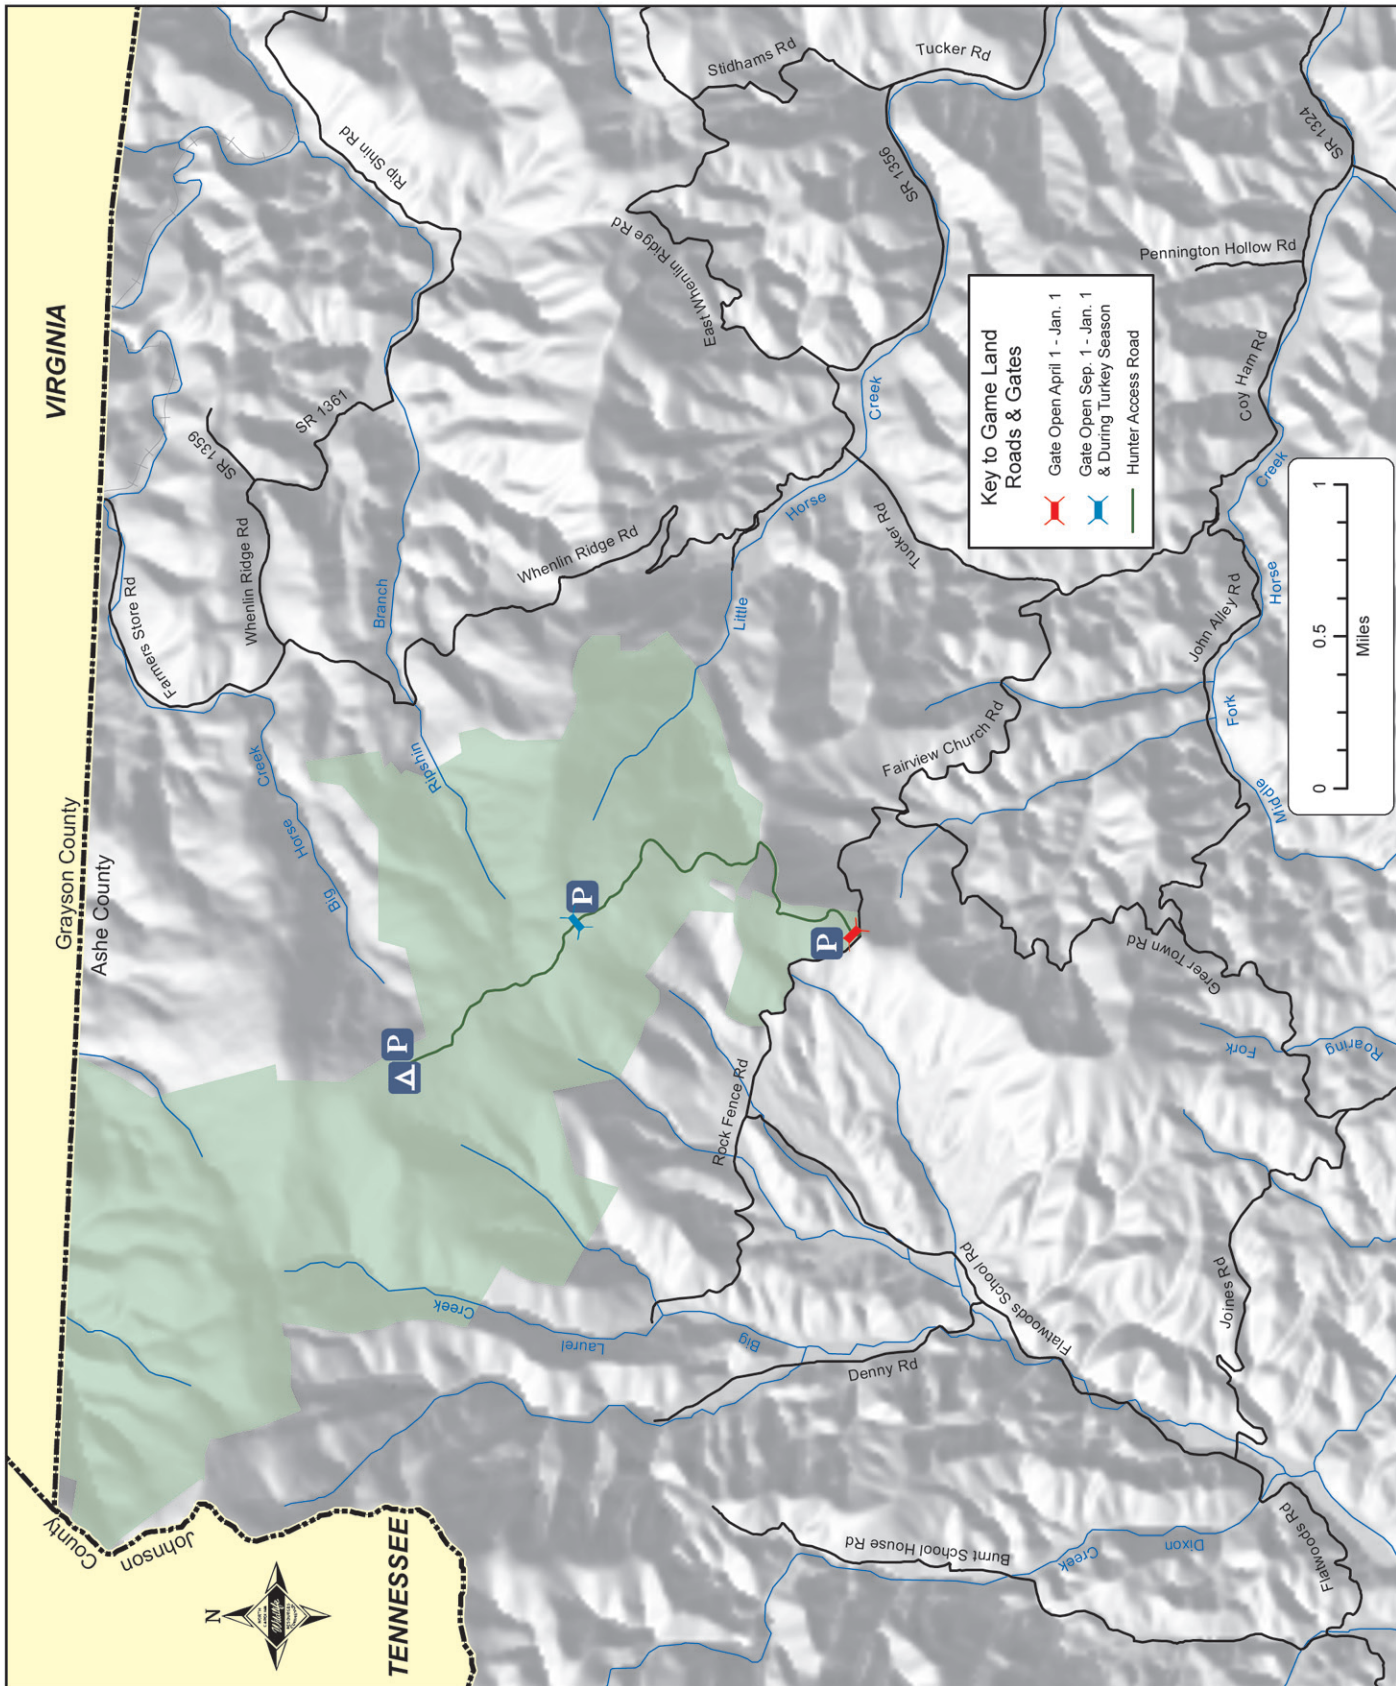

POND MOUNTAIN GAME LAND

N. C. Wildlife Resources Commission
Ashe County (1,990 acres)

NOTE: Safety Alert: There is a christmas tree farm on this game land. Hunters should avoid hunting in areas where any farming operations are taking place.