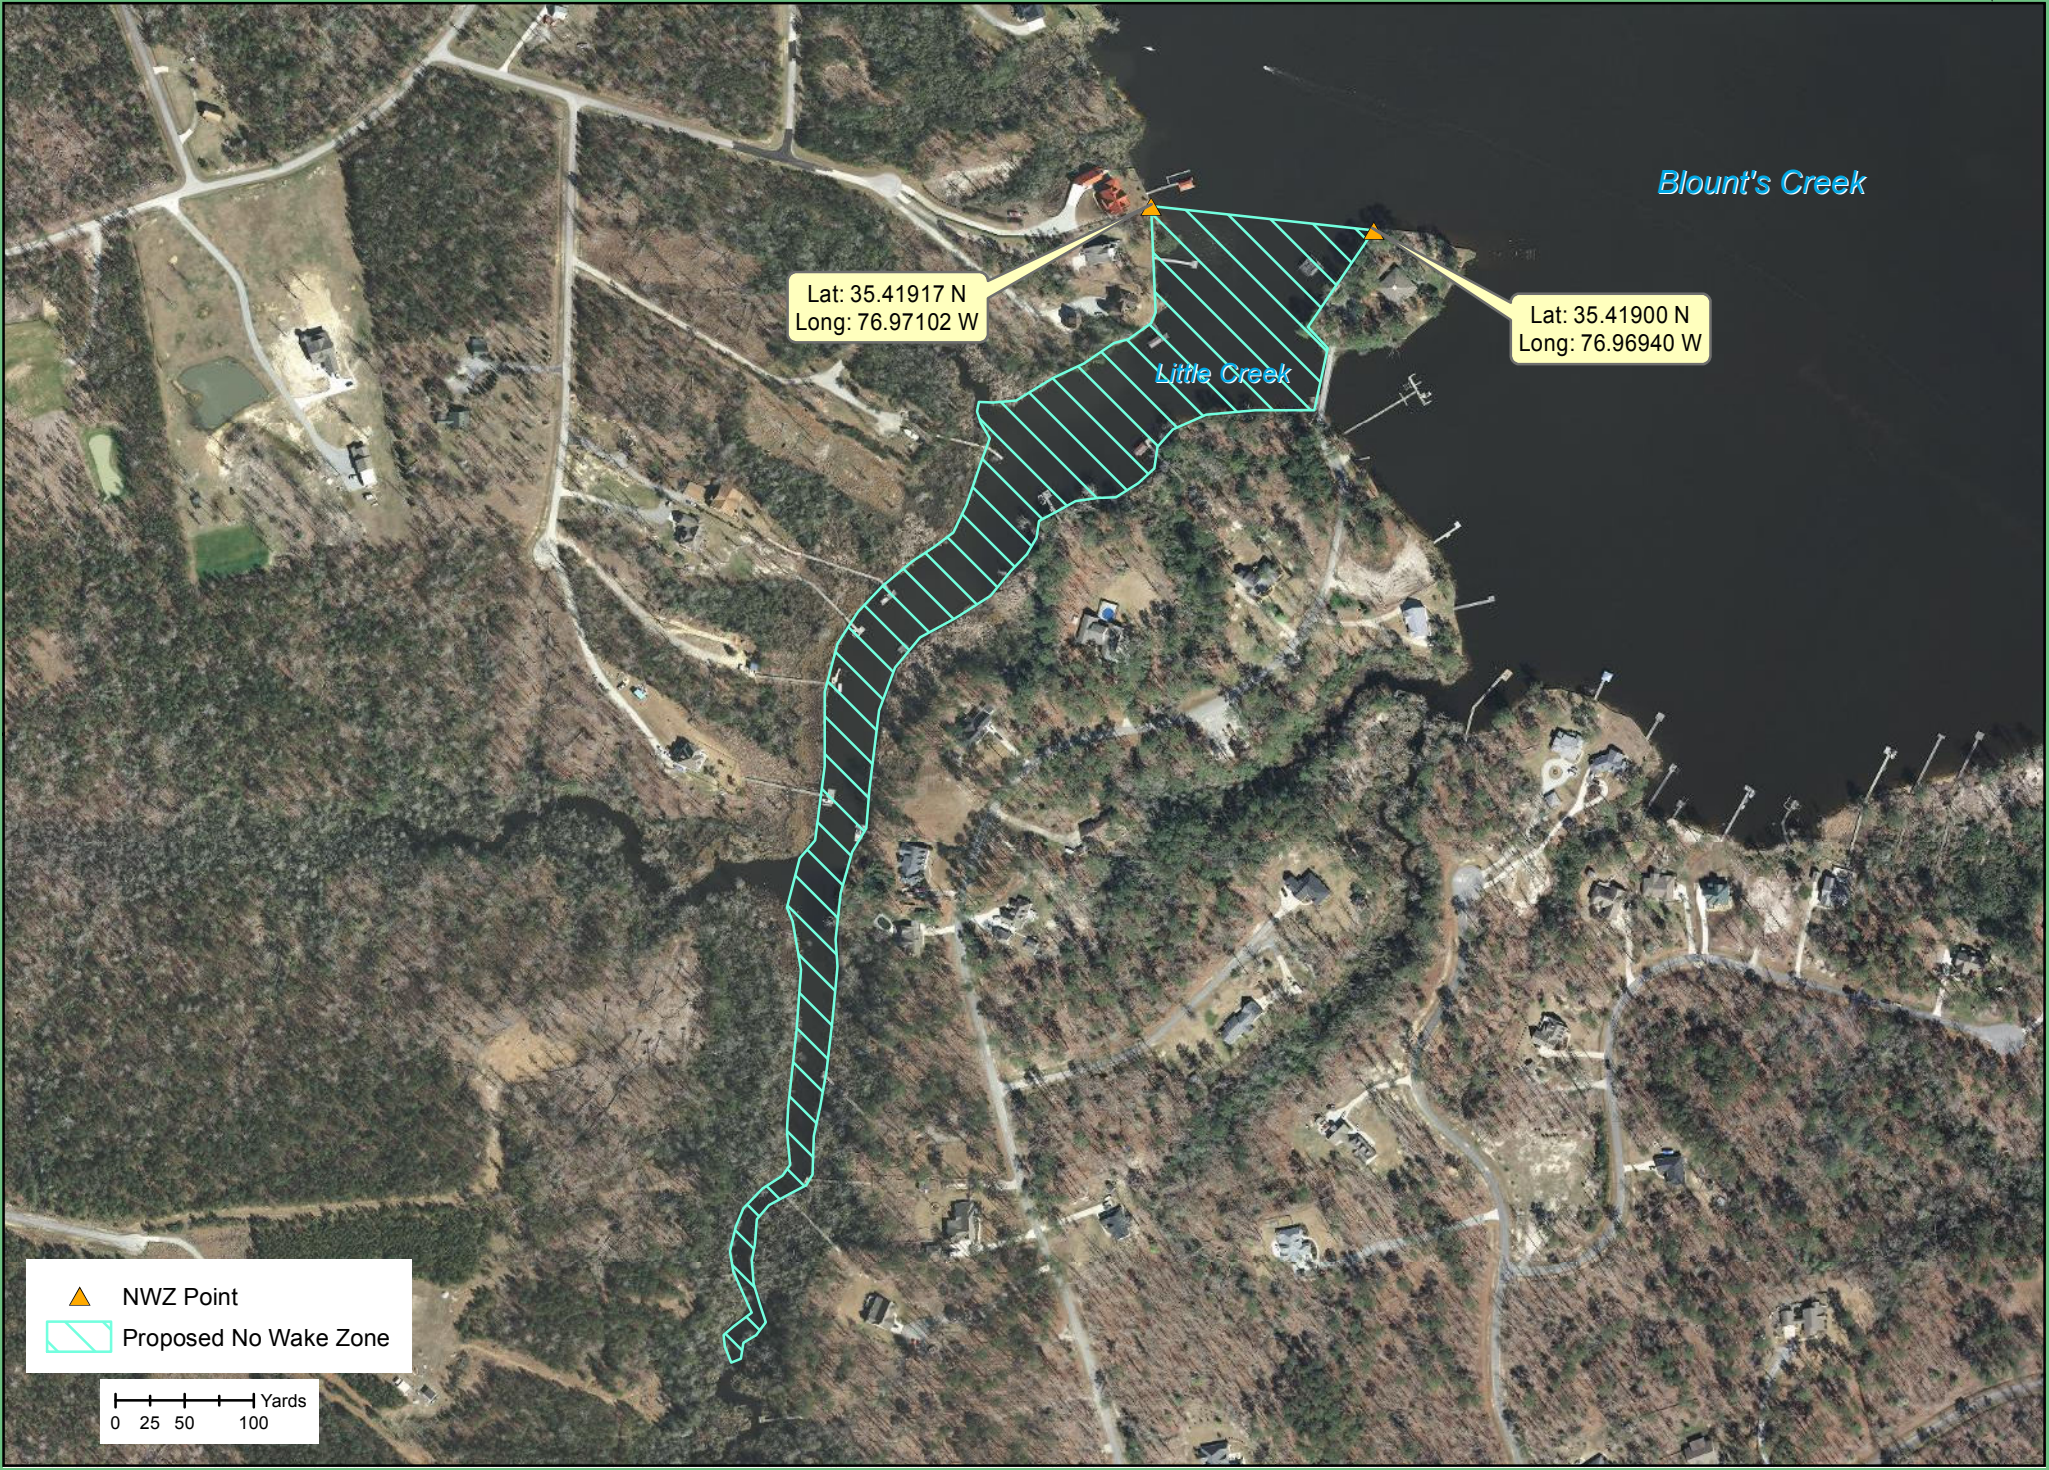

15A NCAC 10F .0303 (a) (7) - Proposed No Wake Zone
Little Creek, Beaufort County

Blount's Creek

Lat: 35.41917 N
Long: 76.97102 W

Lat: 35.41900 N
Long: 76.96940 W

Little Creek

- NWZ Point
- Proposed No Wake Zone

0 25 50 100 Yards