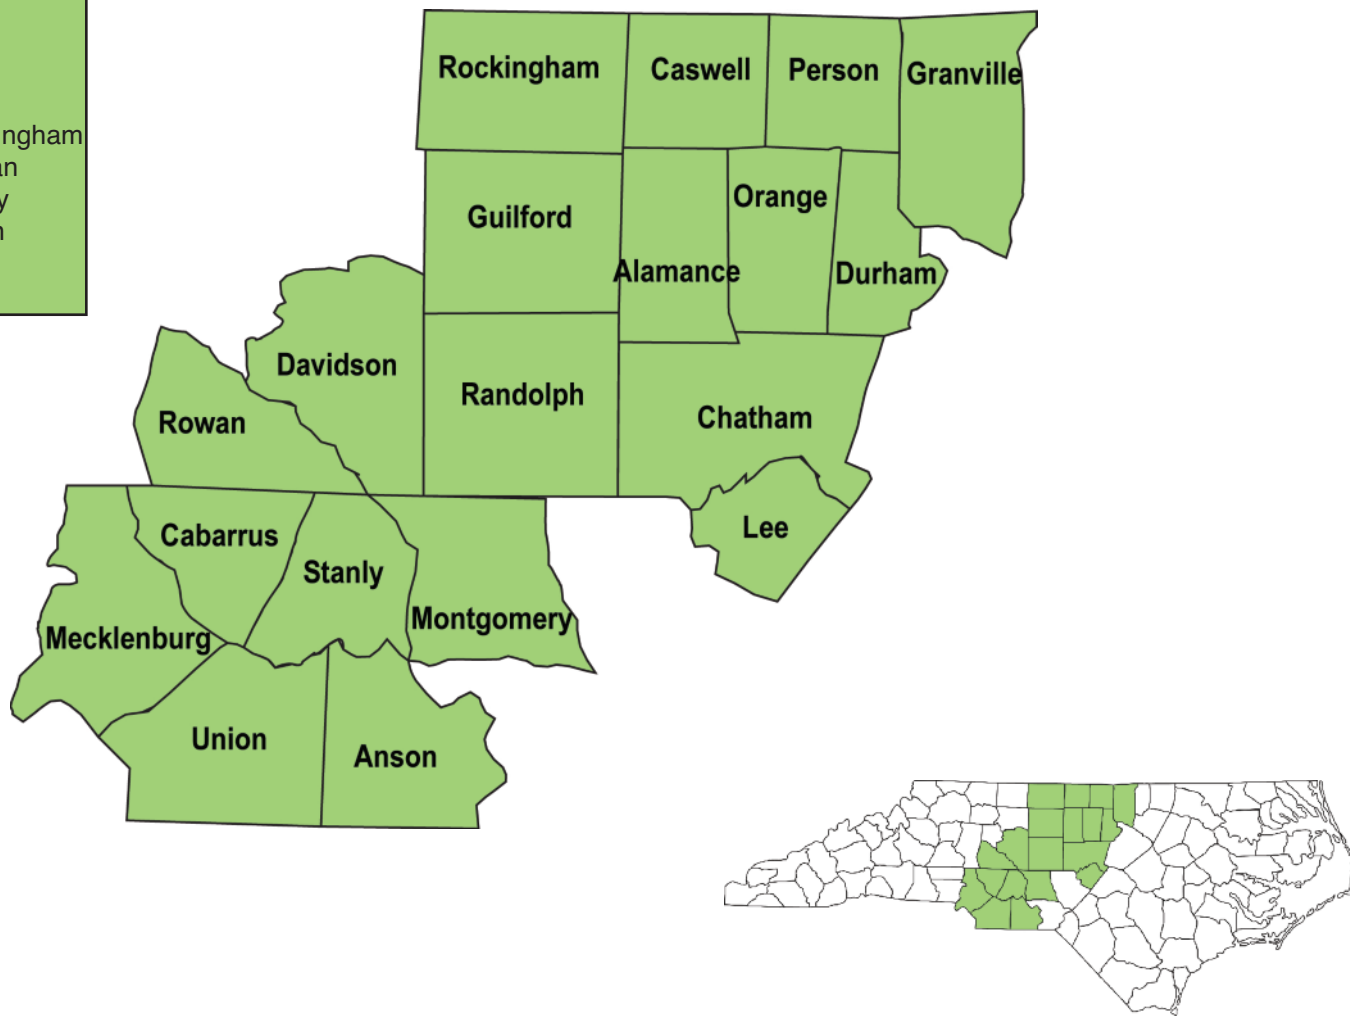

CENTRAL DEER SEASON

Archery: Sept.10– Oct. 28
 Blackpowder: Oct. 29 – Nov. 11
 Gun: Nov. 12, 2016 – Jan. 2, 2017

<u>Gun Either-Sex Season*</u> (Maximum Season) Nov. 12, 2016 – Jan. 2, 2017			
Alamance	Davidson	Mecklenburg	Rockingham
Anson	Durham	Montgomery	Rowan
Caswell	Granville	Orange	Stanly
Cabarrus	Guilford	Person	Union
Chatham	Lee	Randolph	

*Note: Either-Sex Gun Seasons on game lands may vary. See Game Lands section for Either-Sex Gun Seasons on the game land you will be hunting.