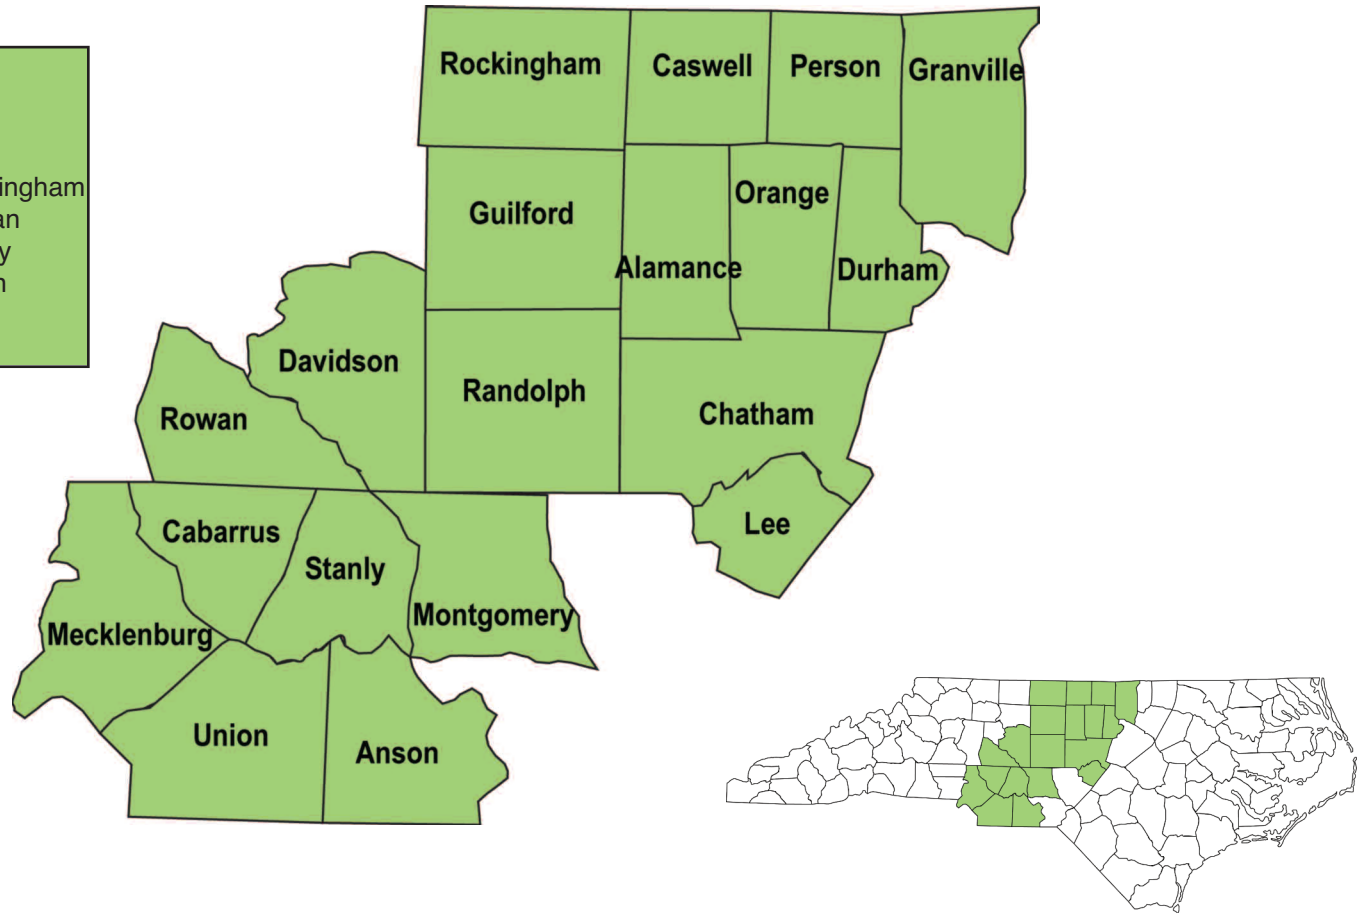

## CENTRAL DEER SEASON

Archery: Sept. 9 – Oct. 27  
 Blackpowder: Oct. 28 – Nov. 10  
 Gun: Nov. 11, 2017 – Jan. 1, 2018

Gun Either-Sex Season\*  
 (Maximum Season)  
 Nov. 11, 2017 – Jan. 1, 2018

Alamance	Davidson	Mecklenburg	Rockingham
Anson	Durham	Montgomery	Rowan
Caswell	Granville	Orange	Stanly
Cabarrus	Guilford	Person	Union
Chatham	Lee	Randolph	

\*Note: Either-Sex Gun Seasons on game lands may vary. See Game Lands section for Either-Sex Gun Seasons on the game land you will be hunting.