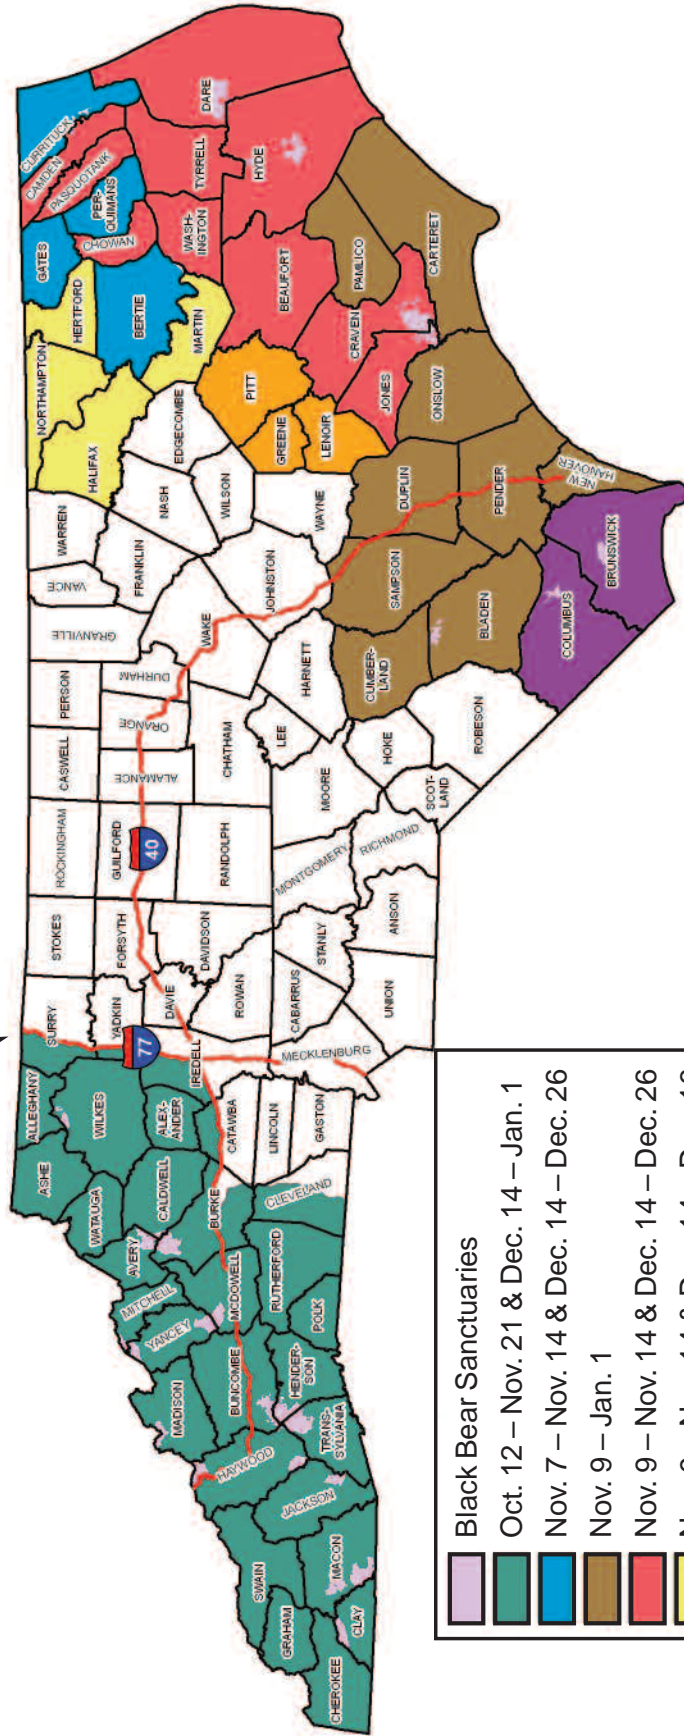

2009 – 2010 BEAR SEASONS

The western bear season boundary is I-77 from Virginia to the intersection with I-40, continuing along I-40 West until the intersection of N.C. 18 and then N.C. 18 to South Carolina.

Bear Hunters:

Become a Bear Cooperator by submitting the upper premolars of your harvested bear to NCWRC. See page 40 for more information and instructions.