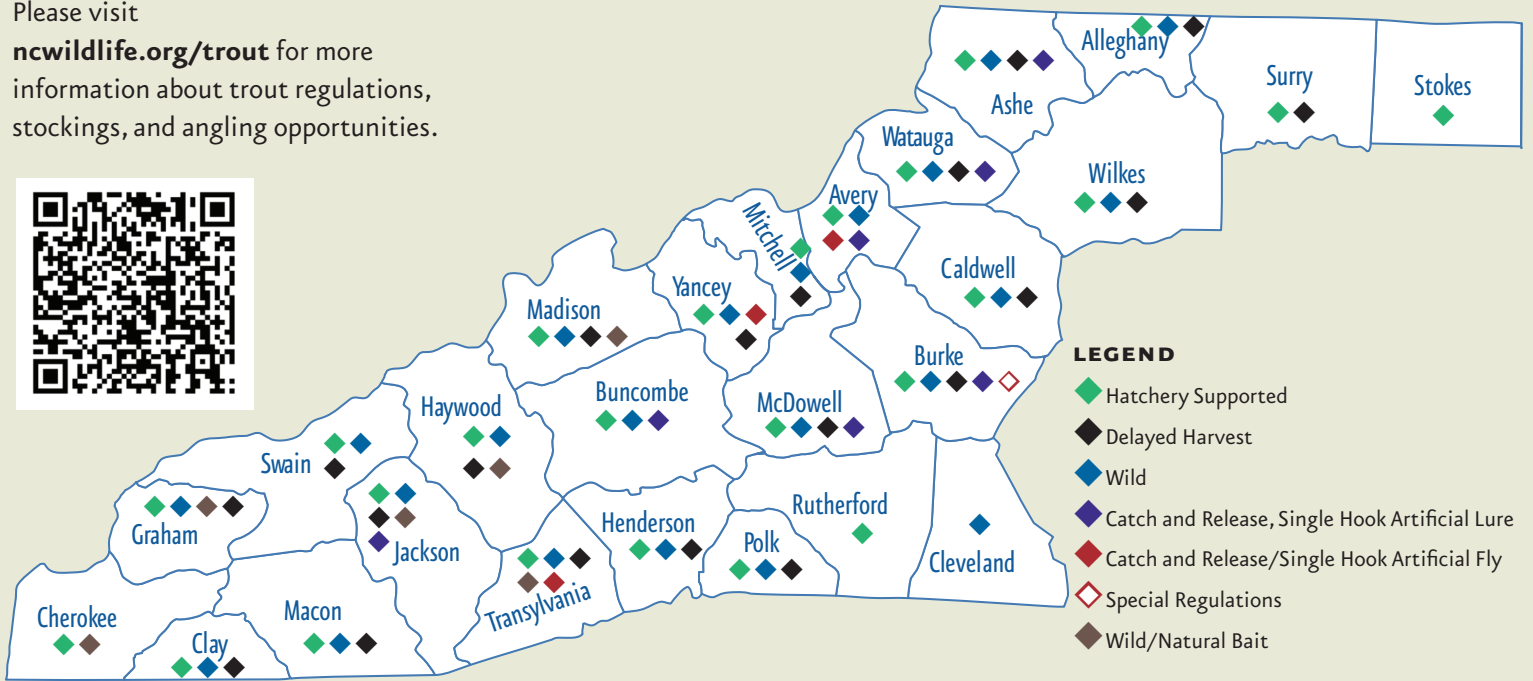

MOUNTAIN TROUT MAP

Please visit ncwildlife.org/trout for more information about trout regulations, stockings, and angling opportunities.

LEGEND

- ◆ Hatchery Supported
- ◆ Delayed Harvest
- ◆ Wild
- ◆ Catch and Release, Single Hook Artificial Lure
- ◆ Catch and Release/Single Hook Artificial Fly
- Special Regulations
- ◆ Wild/Natural Bait

2022 DELAYED HARVEST STOCKING DATES

COUNTY	LOCATION	MARCH	APRIL	MAY	OCTOBER	NOVEMBER
Alleghany	Little River	4	6	5	4	2
	Helton Creek	1	1	2	3	1
Ashe	Trout Lake	1	1	2	10	7
	Big Horse Creek	4	6	5	4	2
	South Fork New River	4	6	5	10	7
Burke	Jacob Fork	3	5	4	11	8
Caldwell	Wilson Creek	2	4	3	11	8
Clay	Fires Creek	7	7	5	6	15
Graham	Big Snowbird	7	8	5	3	9
Haywood	West Fork Pigeon River	1	4	9	3	10
Henderson	North Fork Mills River	2	4	4	4	9
Jackson	Tuckasegee River	3	5	3	7, 11	2, 8
Macon	Nantahala	7	6	9	4	14
Madison	Big Laurel Creek	1	1	2	5	1
	Shelton Laurel Creek	1	1	2	5	1
	Spring Creek	4	6	5	12	1
McDowell	Curtis Creek	3	5	4	5	3
	Mill Creek	3	5	4	5	3
	Catawba River	3	5	4	5	3
Mitchell	Cane Creek	3	5	4	6	4
	North Toe River	2	4	3	11	9
Polk	Green River	2	4	2	12	7
Surry	Ararat River	3	5	4	12	9
	Mitchell River	1	1	2	3	1
Swain	Tuckasegee River	4	7	4	10	3
Transylvania	East Fork French Broad River	2	6	6	5	4
	Little River	1	1	2	6	10
Watauga	Watauga River	1	1	2	10	7
	Lake Coffey	1	1	2	10	7
Wilkes	East Prong Roaring River	1	1	2	3	1
	Stone Mountain Creek	1	1	2	3	1
	Reddies River	2	4	3	10	7
	Elk Creek	2	4	3	10	7
Yancey	Cane River	7	7	6	6	4

Dates listed are subject to change due to unexpected events, such as snow. Changes will be announced through press releases, Twitter, Facebook and on ncwildlife.org.

Stocking dates are subject to change. For up-to-date information, please visit ncwildlife.org/Fishing/Hatcheries-Stocking.