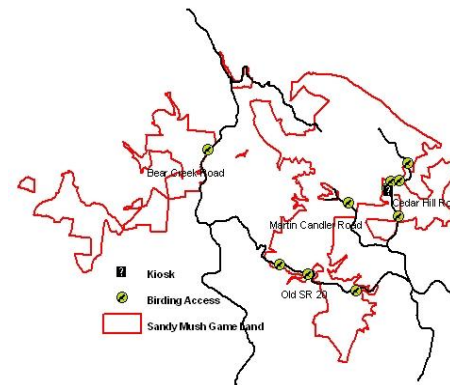

Thrushes	S s F W
__Eastern Bluebird	C C C C
__Gray-cheeked Thrush	R
__Swainson's Thrush	F
__Hermit Thrush	U U U
__Wood Thrush	F F U
__American Robin	C C C C

Mockingbirds and Thrashers	
__Gray Catbird	F C F
__Northern Mockingbird	C C C C
__Brown Thrasher	F F U U

Starlings	
__European Starling	C C C C

Wagtails and Pipits	
__American Pipit	R

Waxwings	
__Cedar Waxwing	C C C F

Wood Warblers	
__Ovenbird	C C
__Worm-eating Warbler	F F
__Louisiana Waterthrush	F F
__Blue-winged Warbler	U U
__Black and White Warbler	F F
__Tennessee Warbler	F
__Orange-crowned Warbler	R
__Nashville Warbler	O
__Kentucky Warbler	O O
__Common Yellowthroat	C C F
__Hooded Warbler	C C F
__American Redstart	U U F
__Cape May Warbler	R
__Northern Parula	C C F
__Magnolia Warbler	U
__Blackburnian Warbler	O O
__Yellow Warbler	O
__Blackpoll Warbler	U
__Black-throated Blue Warbler	U
__Palm Warbler	F
__Pine Warbler	F F U U
__Chestnut-sided Warbler	F
__Yellow-rumped Warbler	F F F
__Yellow-throated Warbler	F F
__Prairie Warbler	C C
__Black-throated Green Warbler	F F

BIRDS

of

SANDY MUSH GAME LANDS

Sandy Mush Game Land is a state owned 2679 acre tract that is actively managed with prescribed fire to provide quality early successional habitat. This area is home to several of North Carolina's Priority Bird Species. Key access points include: Bear Creek Road, Cedar Hill Road, Martin-Candler Road, and Old SR 20.