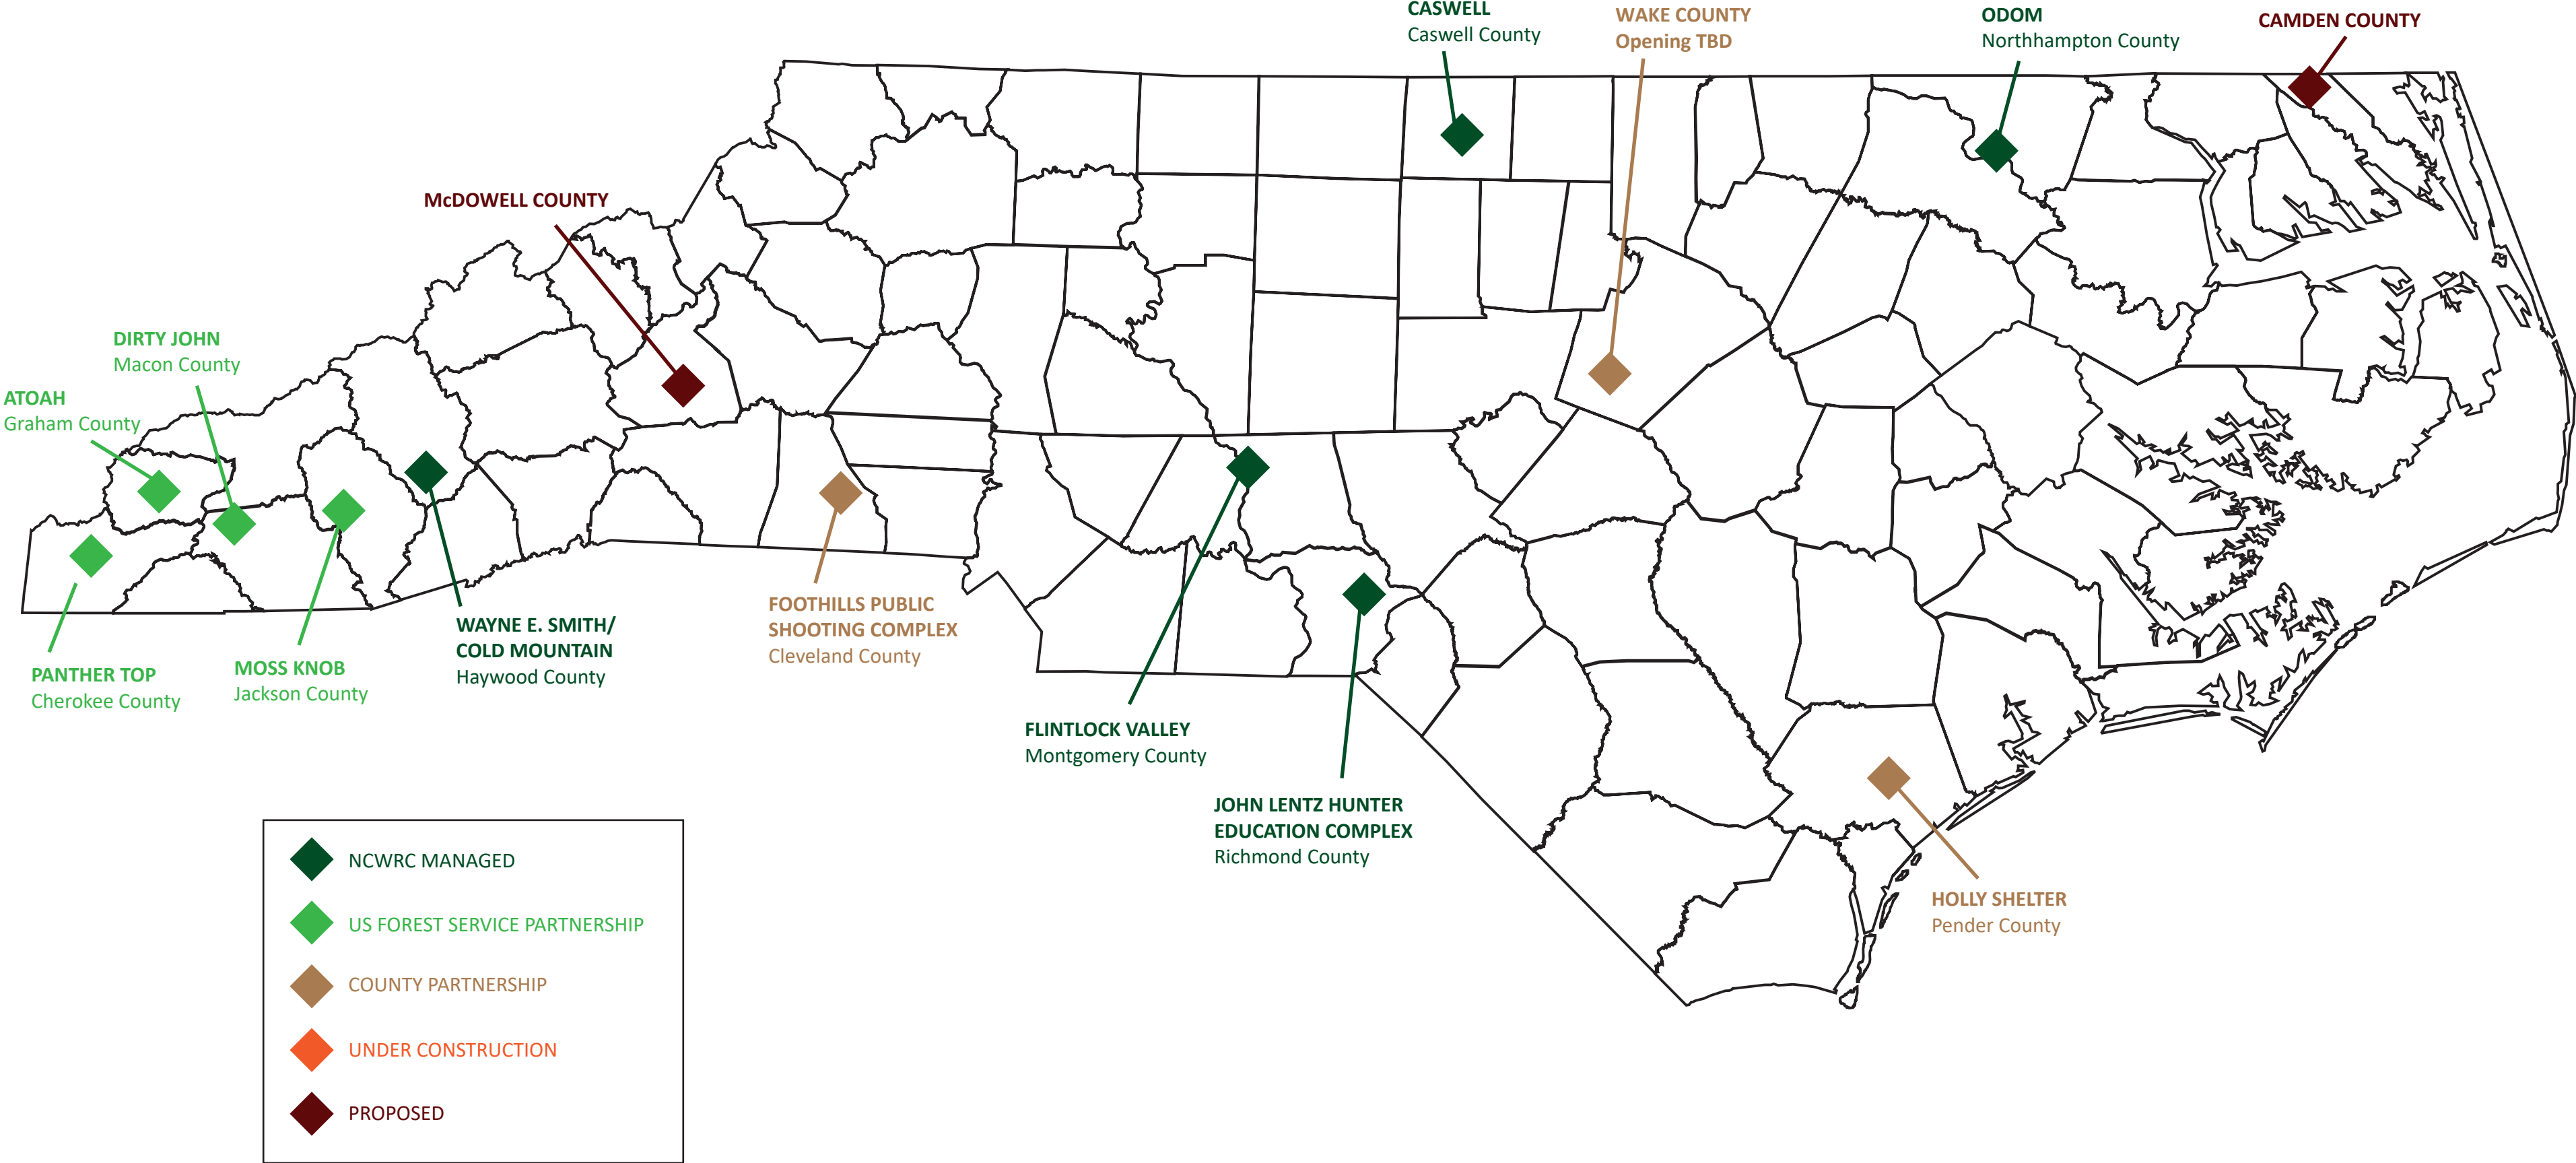

NORTH CAROLINA SHOOTING RANGES

- ◆ NCWRC MANAGED
- ◆ US FOREST SERVICE PARTNERSHIP
- ◆ COUNTY PARTNERSHIP
- ◆ UNDER CONSTRUCTION
- ◆ PROPOSED