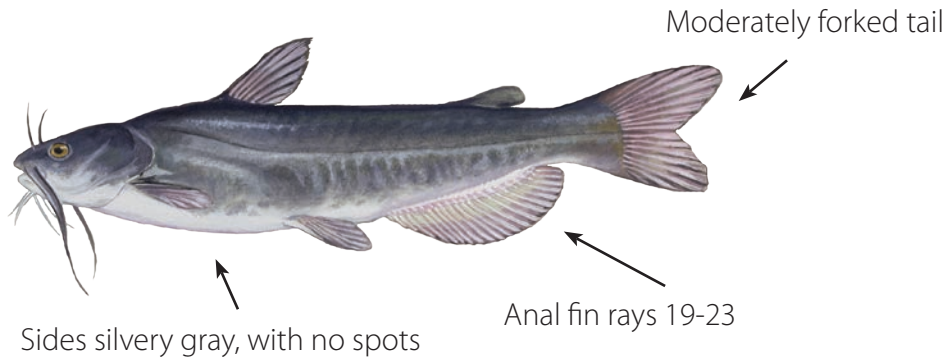

Catfish Identification Tips

White catfish *Ameiurus catus*

Bullheads *Ameiurus species*

The picture above depicts a brown bullhead. There are four other bullhead species in North Carolina — the yellow, black, snail and flat. Color varies from gold to black.

Blue catfish *Ictalurus furcatus*

Channel catfish *Ictalurus punctatus*

Flathead catfish *Pylodictis olivaris*