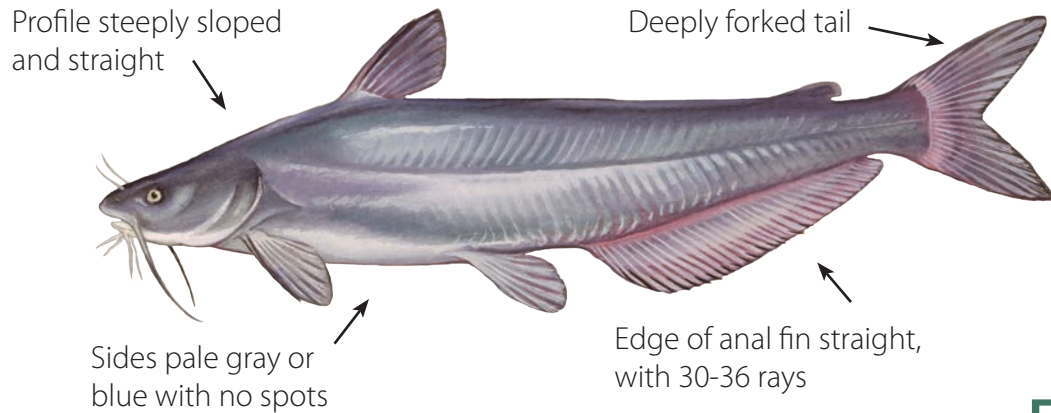

Catfish Identification Tips

White catfish *Ameiurus catus*

Bullheads *Ameiurus species*

The picture above depicts a brown bullhead. There are four other bullhead species in North Carolina — the yellow, black, snail and flat. Color varies from gold to black.

Blue catfish *Ictalurus furcatus*

Channel catfish *Ictalurus punctatus*

Flathead catfish *Pylodictis olivaris*