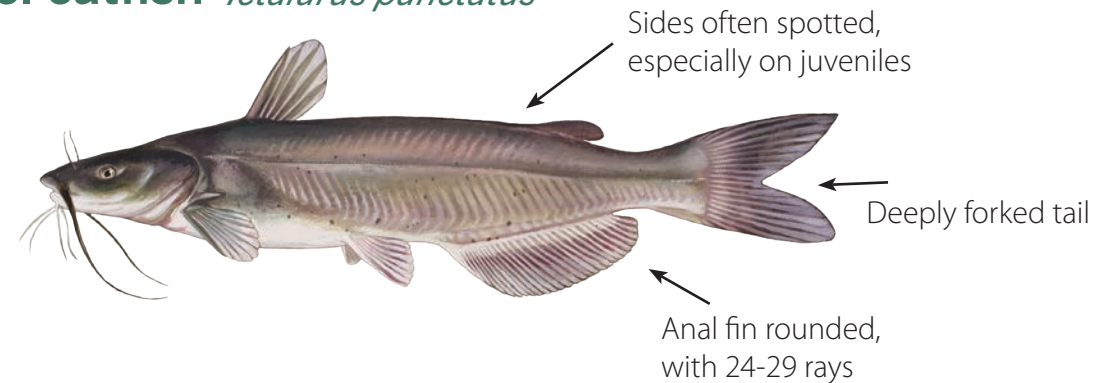

Catfish Identification Tips

White catfish *Ameiurus catus*

Bullheads *Ameiurus species*

The picture above depicts a brown bullhead. There are four other bullhead species in North Carolina — the yellow, black, snail and flat. Color varies from gold to black.

Blue catfish *Ictalurus furcatus*

Channel catfish *Ictalurus punctatus*

Flathead catfish *Pylodictis olivaris*