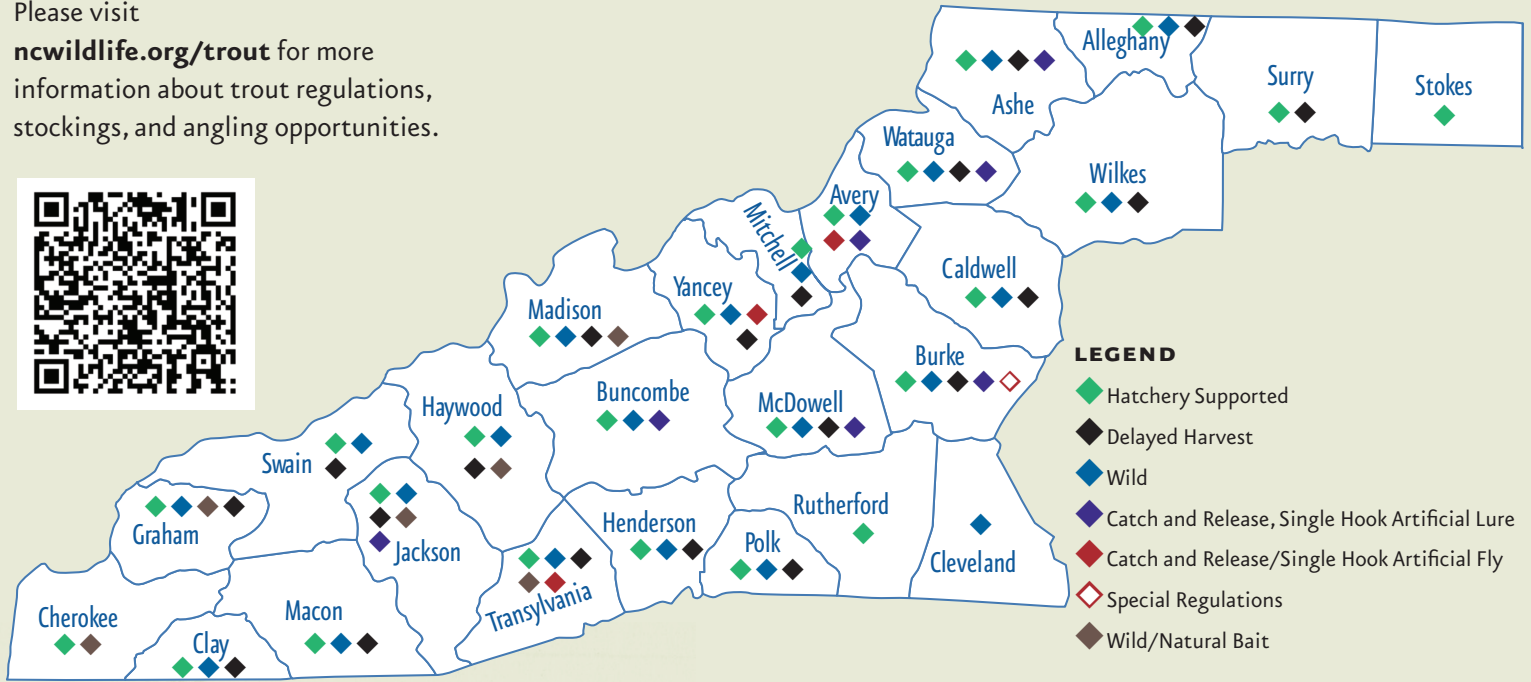

MOUNTAIN TROUT MAP

Please visit ncwildlife.org/trout for more information about trout regulations, stockings, and angling opportunities.

2021 DELAYED HARVEST STOCKING DATES

COUNTY	LOCATION	MARCH	APRIL	MAY	OCTOBER	NOVEMBER
Alleghany	Little River	4	7	6	4	2
Ashe	Helton Creek	1	1	3	1	1
	Trout Lake	1	1	3	11	8
	Big Horse Creek	4	7	6	4	2
	South Fork New River	4	7	6	11	8
Burke	Jacob Fork	3	6	5	12	9
Caldwell	Wilson Creek	2	5	4	12	9
Clay	Fires Creek	5	8	6	6	16
Graham	Big Snowbird	5	9	6	1	10
Haywood	West Fork Pigeon River	1	5	10	1	12
Henderson	North Fork Mills River	2	5	5	4	10
Jackson	Tuckasegee River	3	6	4	8, 12	2, 9
Macon	Nantahala	12	7	10	4	15
Madison	Big Laurel Creek	1	1	3	5	1
	Shelton Laurel Creek	1	1	3	5	1
	Spring Creek	4	7	6	7	5
McDowell	Curtis Creek	3	6	5	5	3
	Mill Creek	3	6	5	5	3
	Catawba River	3	6	5	5	3
Mitchell	Cane Creek	3	6	5	6	4
	North Toe River	2	5	4	12	9
Polk	Green River	2	5	3	7	4
Surry	Ararat River	3	6	5	13	10
	Mitchell River	1	1	3	1	1
Swain	Tuckasegee River	4	8	5	11	3
Transylvania	East Fork French Broad River	2	7	7	5	4
	Little River	1	1	3	6	8
Watauga	Watauga River	1	1	3	11	8
	Coffee Lake	1	1	3	11	8
Wilkes	East Prong Roaring River	1	1	3	1	1
	Stone Mountain Creek	1	1	3	1	1
	Reddies River	2	5	4	11	8
	Elk Creek	2	5	4	11	8
Yancey	Cane River	5	8	7	6	4

Dates listed are subject to change due to unexpected events, such as snow. Changes will be announced through press releases, Twitter, Facebook and on ncwildlife.org.