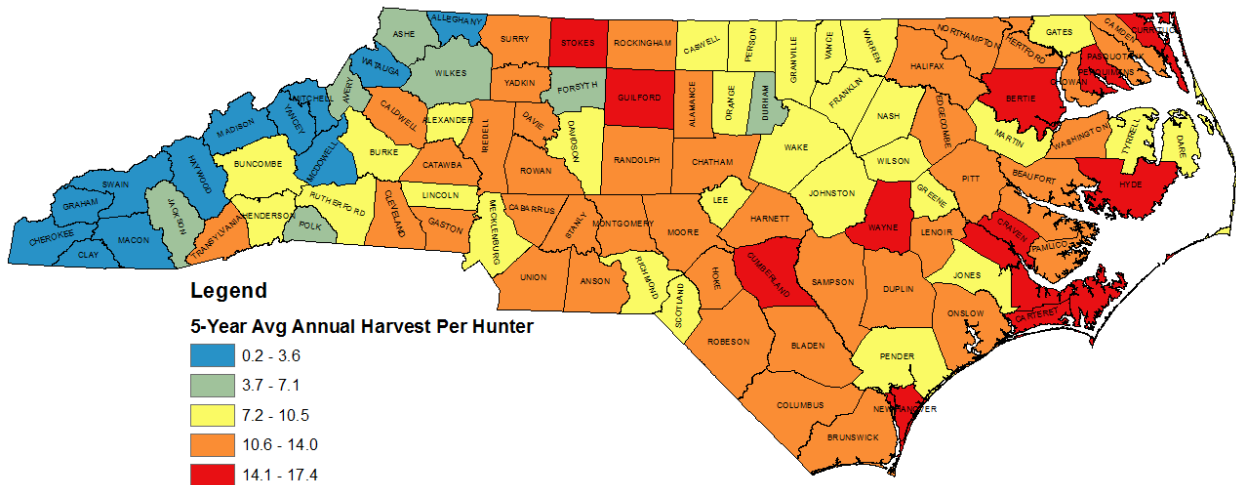

Dove - Harvest Per Hunter