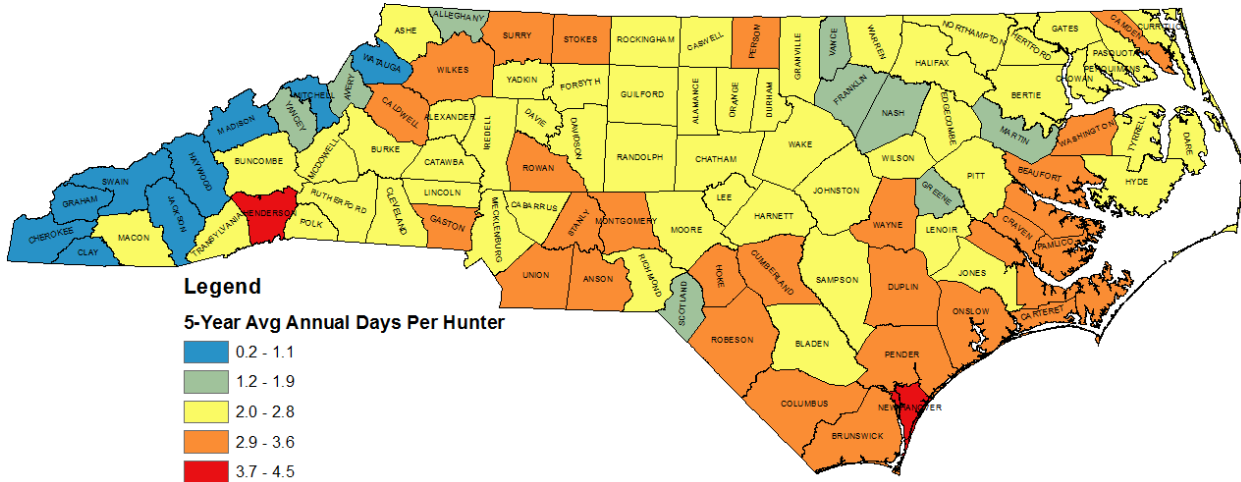

Dove - Hunting Days Per Hunter