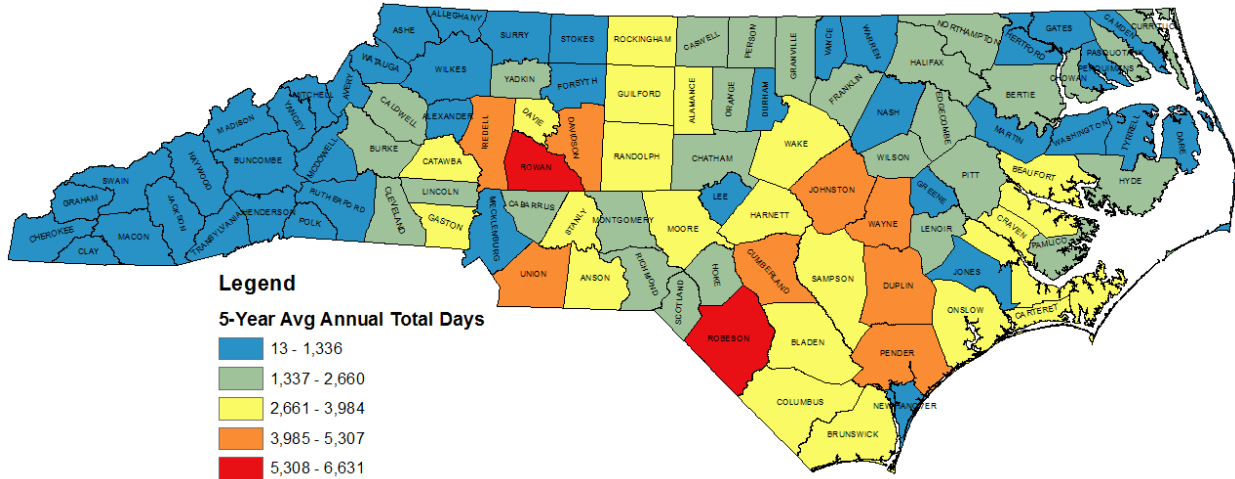

Dove - Hunting Days