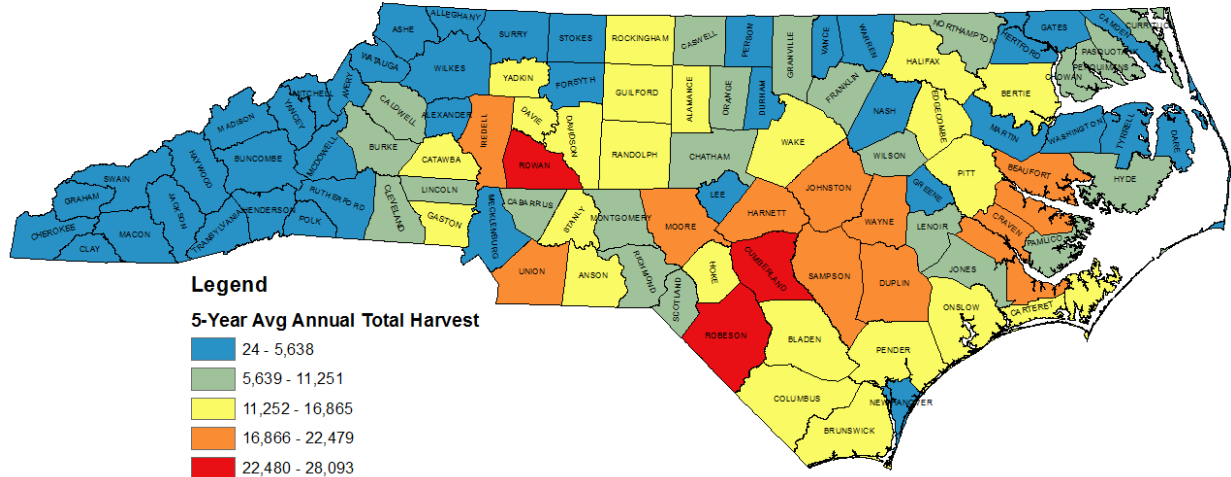

**Dove Hunting and Harvest Total Annual Estimates, 2014-2018.** County estimates derived from 5-year average annual North Carolina Hunter Harvest Surveys.

## Dove - Harvest