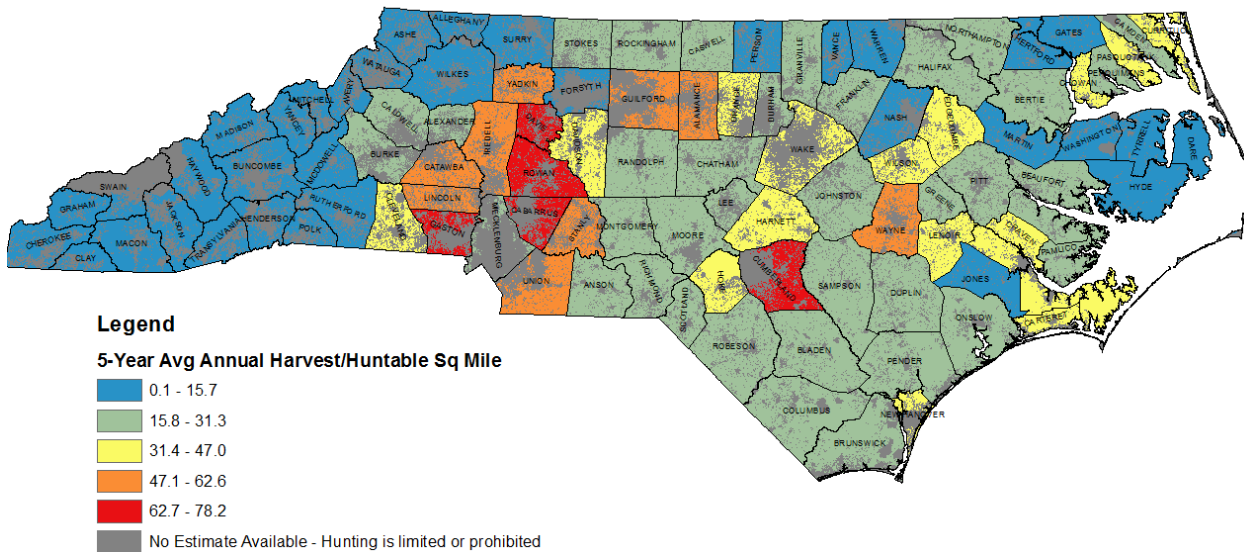

**Dove Hunting and Harvest Total Annual Estimates, 2014-2018.** County estimates derived from 5-year average annual North Carolina Hunter Harvest Surveys.

## Dove - Harvest

## Dove - Harvest Per Hunttable Sq. Mile

## Dove - Harvest Per Hunting Day