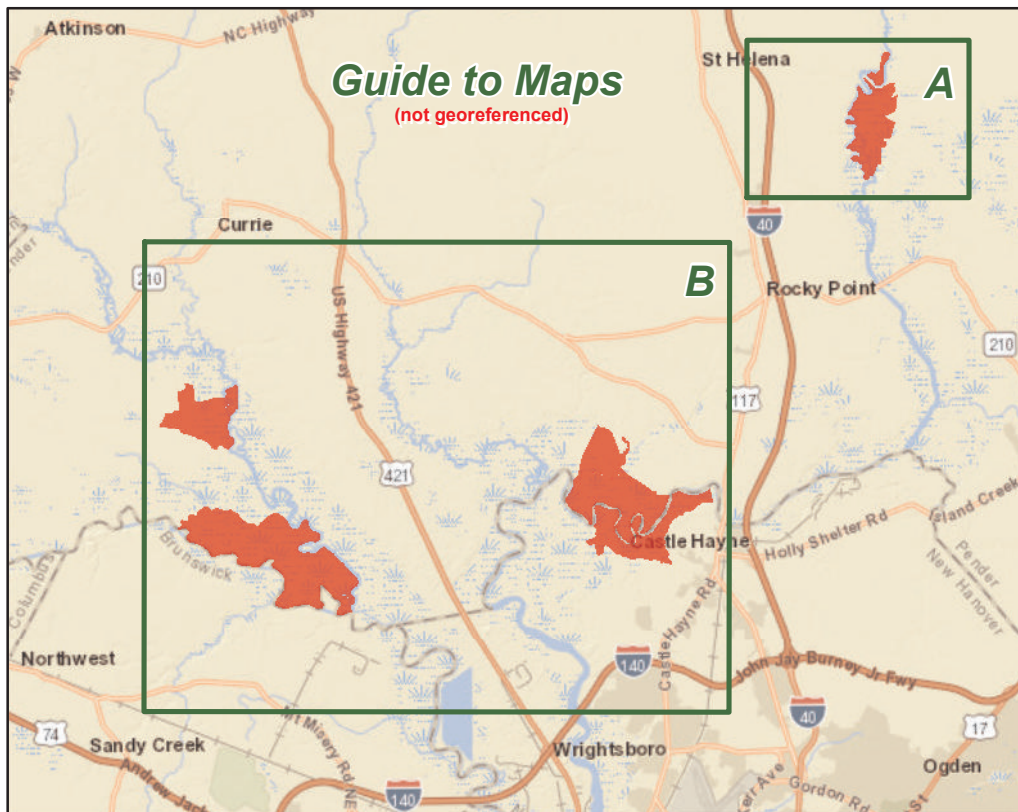

CAPE FEAR RIVER WETLANDS GAME LAND

N.C. Wildlife Resources Commission
New Hanover and Pender Counties (7,260 total acres)

Guide to Maps

(not georeferenced)

- Permanently Closed Gate
- WRC Boating Access Area
- Public Fishing Area
- Hunter Access Road
- Trail
- Game Land