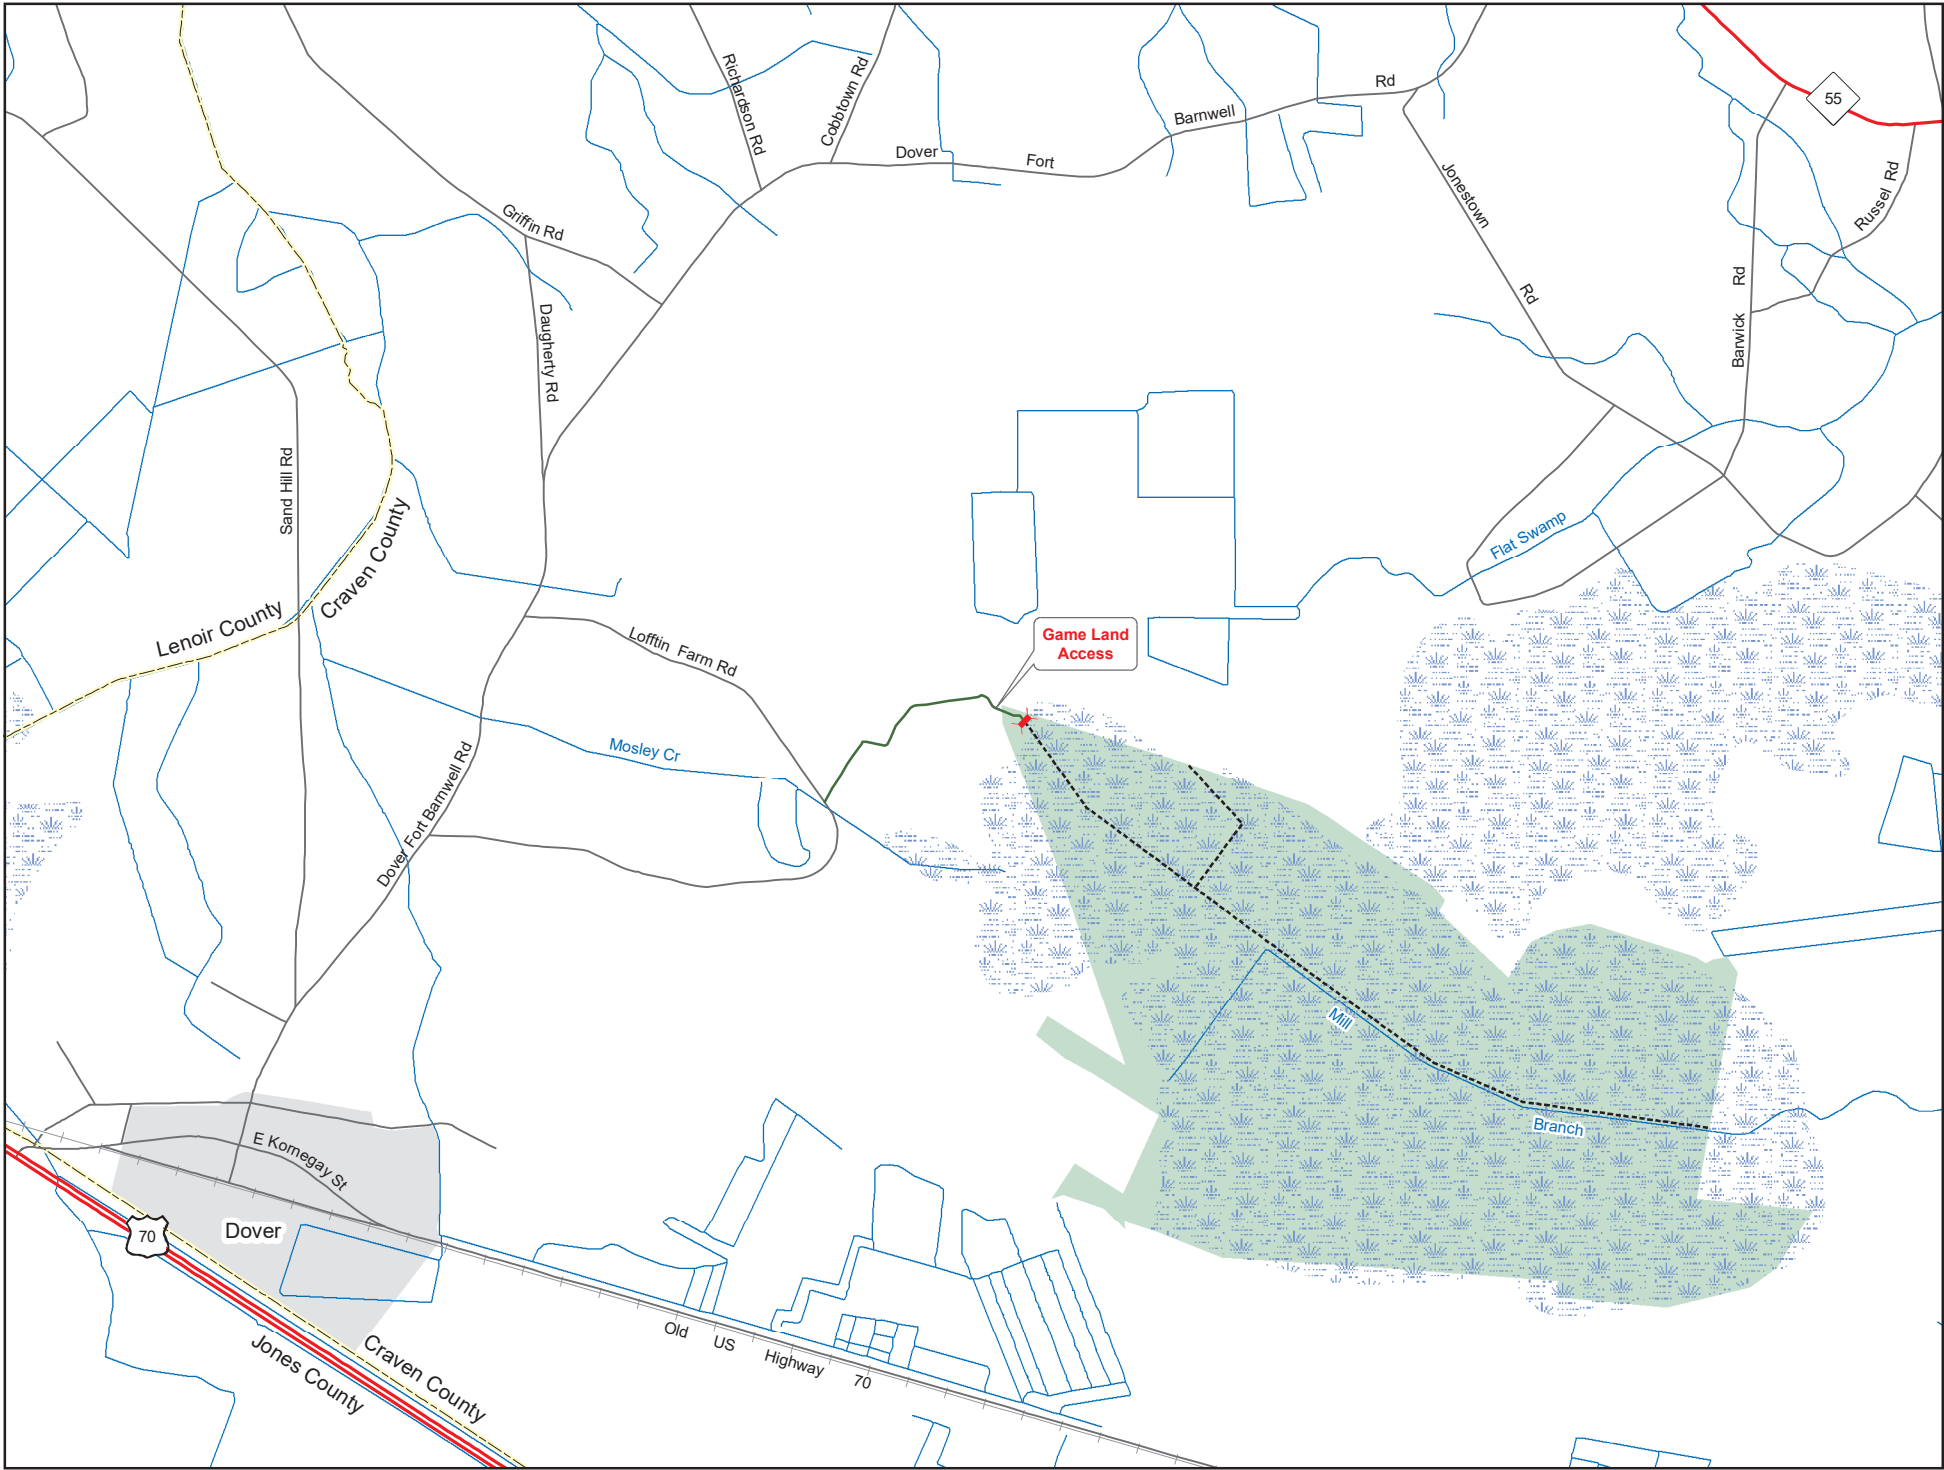

**DOVER BAY GAME LAND (continued)**  
Global TransPark  
Craven County (2,900 acres)

- Game Land
- Hunter Access Road
- Permanently Closed Gate
- Trail