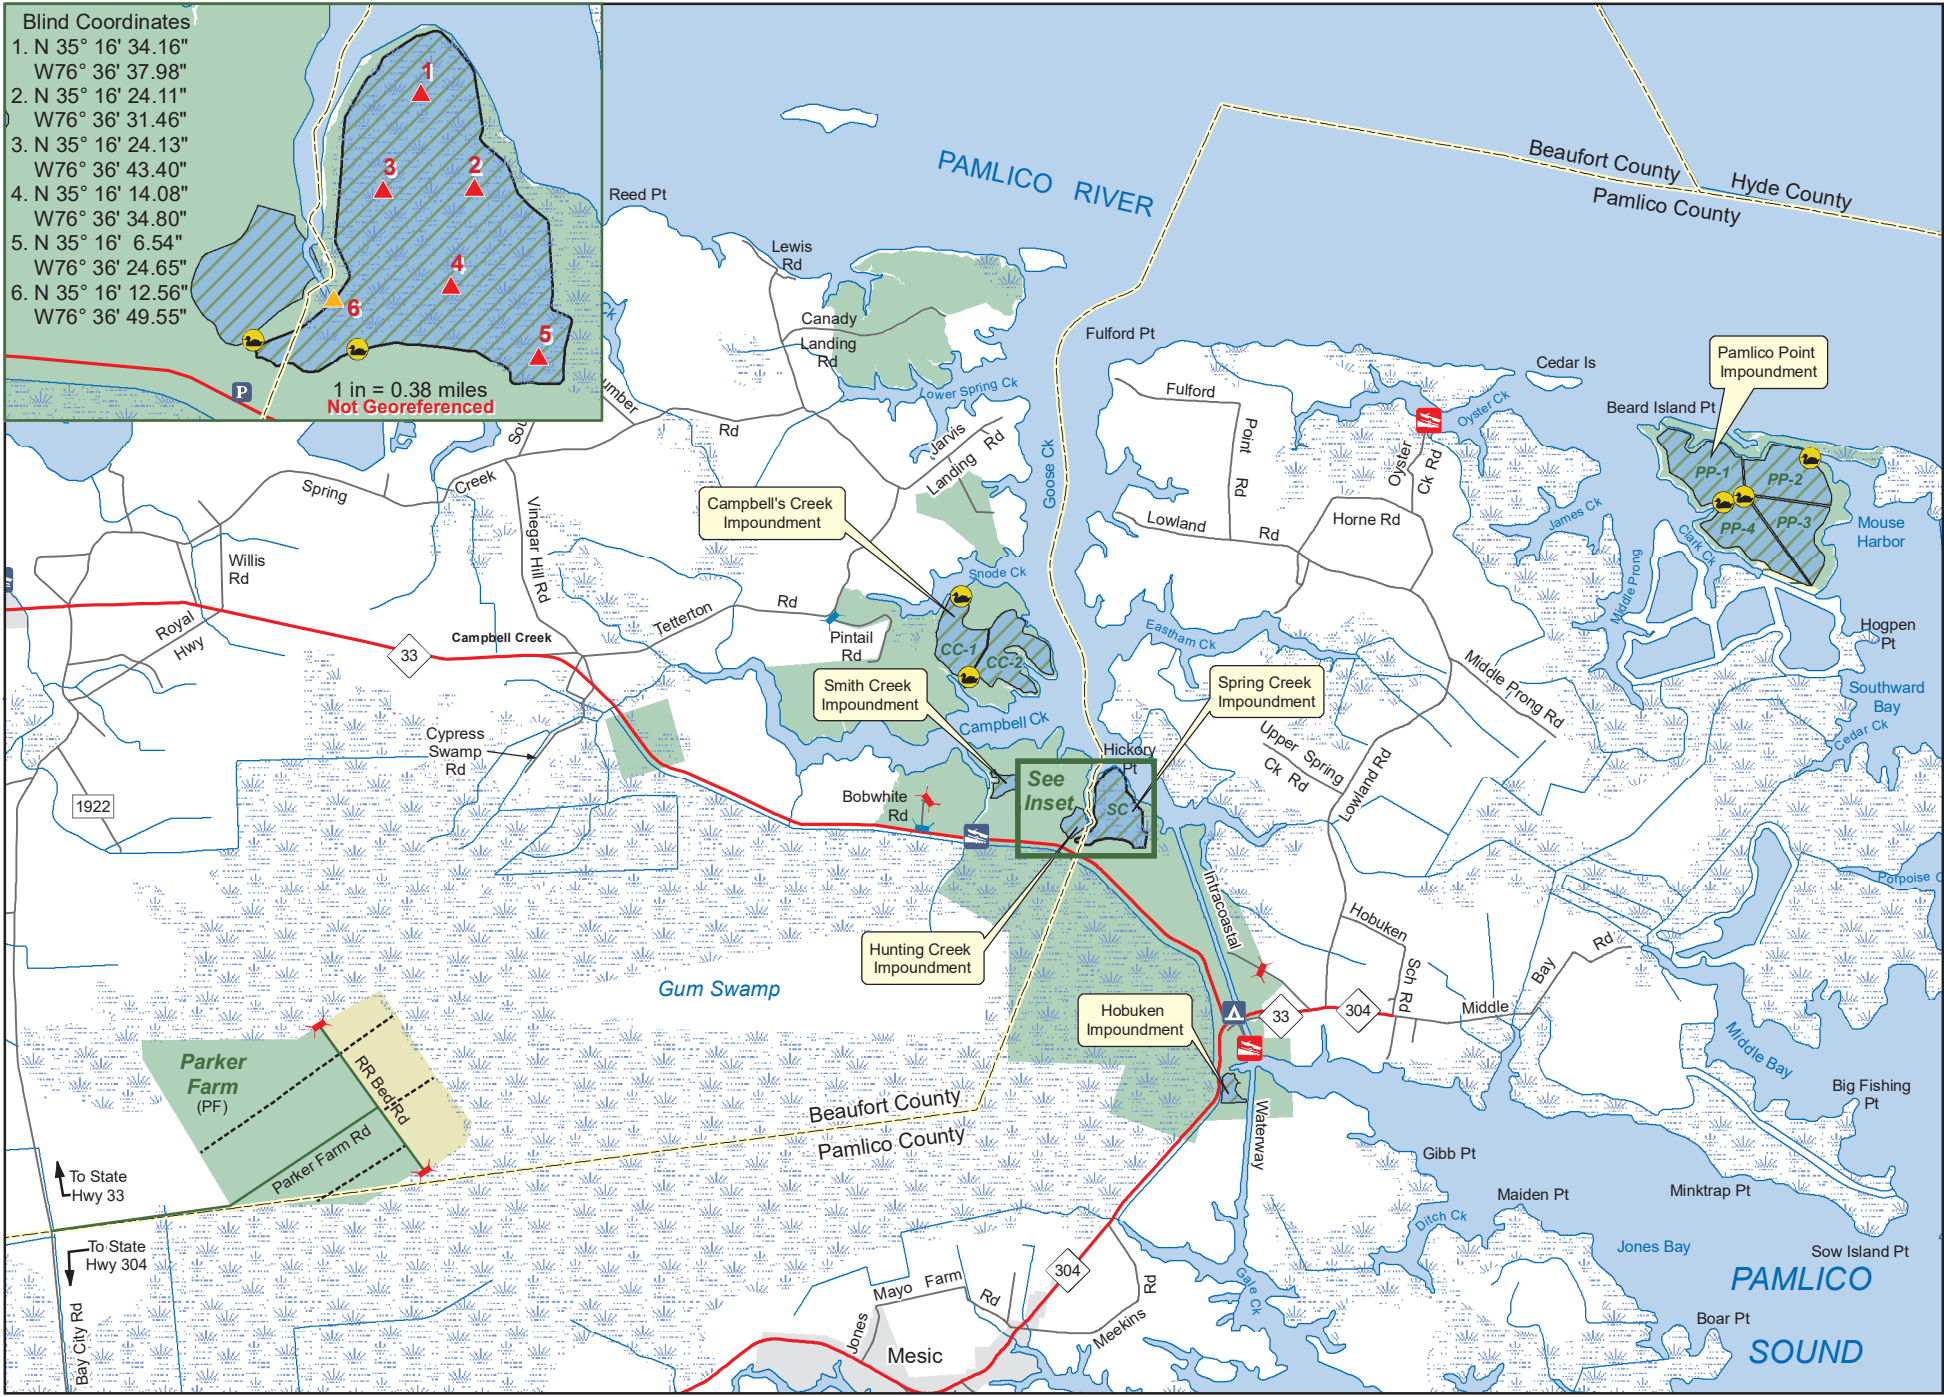

GOOSE CREEK GAME LAND

Black Bear Sanctuary	Waterfowl Blind	Permanently Closed Gate	Public Parking	Hunter Access Road
Game Land	Disabled Sportsman Blind	Seasonally Closed Gate	Non-WRC Boating Access	Secondary Road
Safety Zone	Scouting Area	Designated Camping Area	WRC Boating Access Area	Trail
Waterfowl Impoundment				

0 0.5 1 Miles