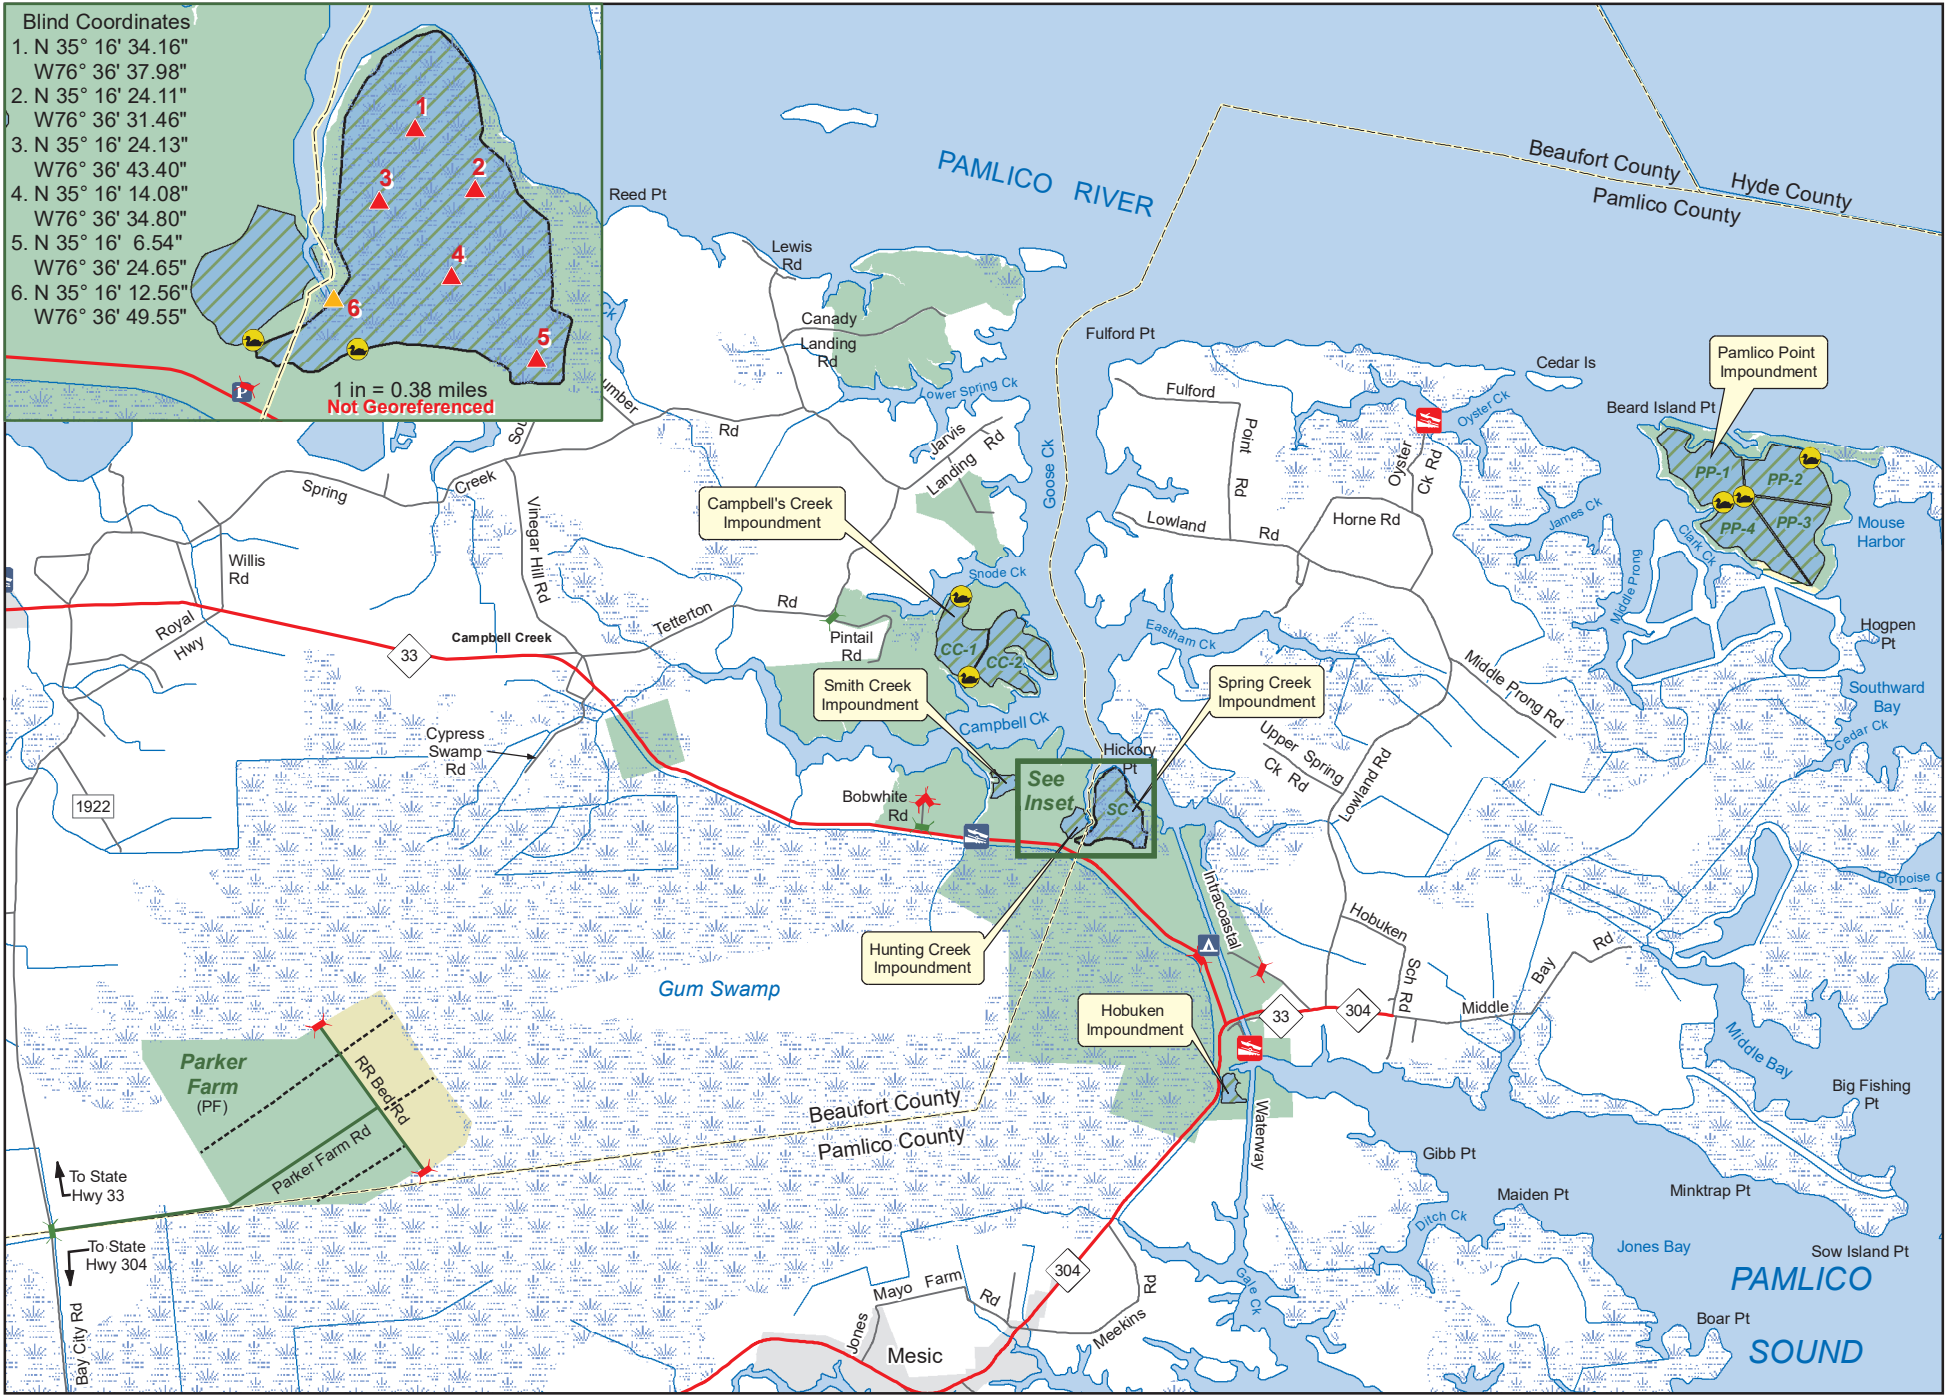

GOOSE CREEK GAME LAND

Blind Coordinates
 1. N 35° 16' 34.16"
 W76° 36' 37.98"
 2. N 35° 16' 24.11"
 W76° 36' 31.46"
 3. N 35° 16' 24.13"
 W76° 36' 43.40"
 4. N 35° 16' 14.08"
 W76° 36' 34.80"
 5. N 35° 16' 6.54"
 W76° 36' 24.65"
 6. N 35° 16' 12.56"
 W76° 36' 49.55"

1 in = 0.38 miles
 Not Georeferenced

- Black Bear Sanctuary
- Game Land
- Safety Zone
- Waterfowl Impoundment
- Disabled Sportsman Blind
- Waterfowl Blind
- Scouting Area
- Gate Open Sep.1-Mar.1, Apr.1-End of Turkey Season
- Permanently Closed Gate
- Designated Camping Area
- Public Parking
- Non-WRC Boating Access
- WRC Boating Access Area
- Hunter Vehicle Access Road
- Secondary Road
- Trail