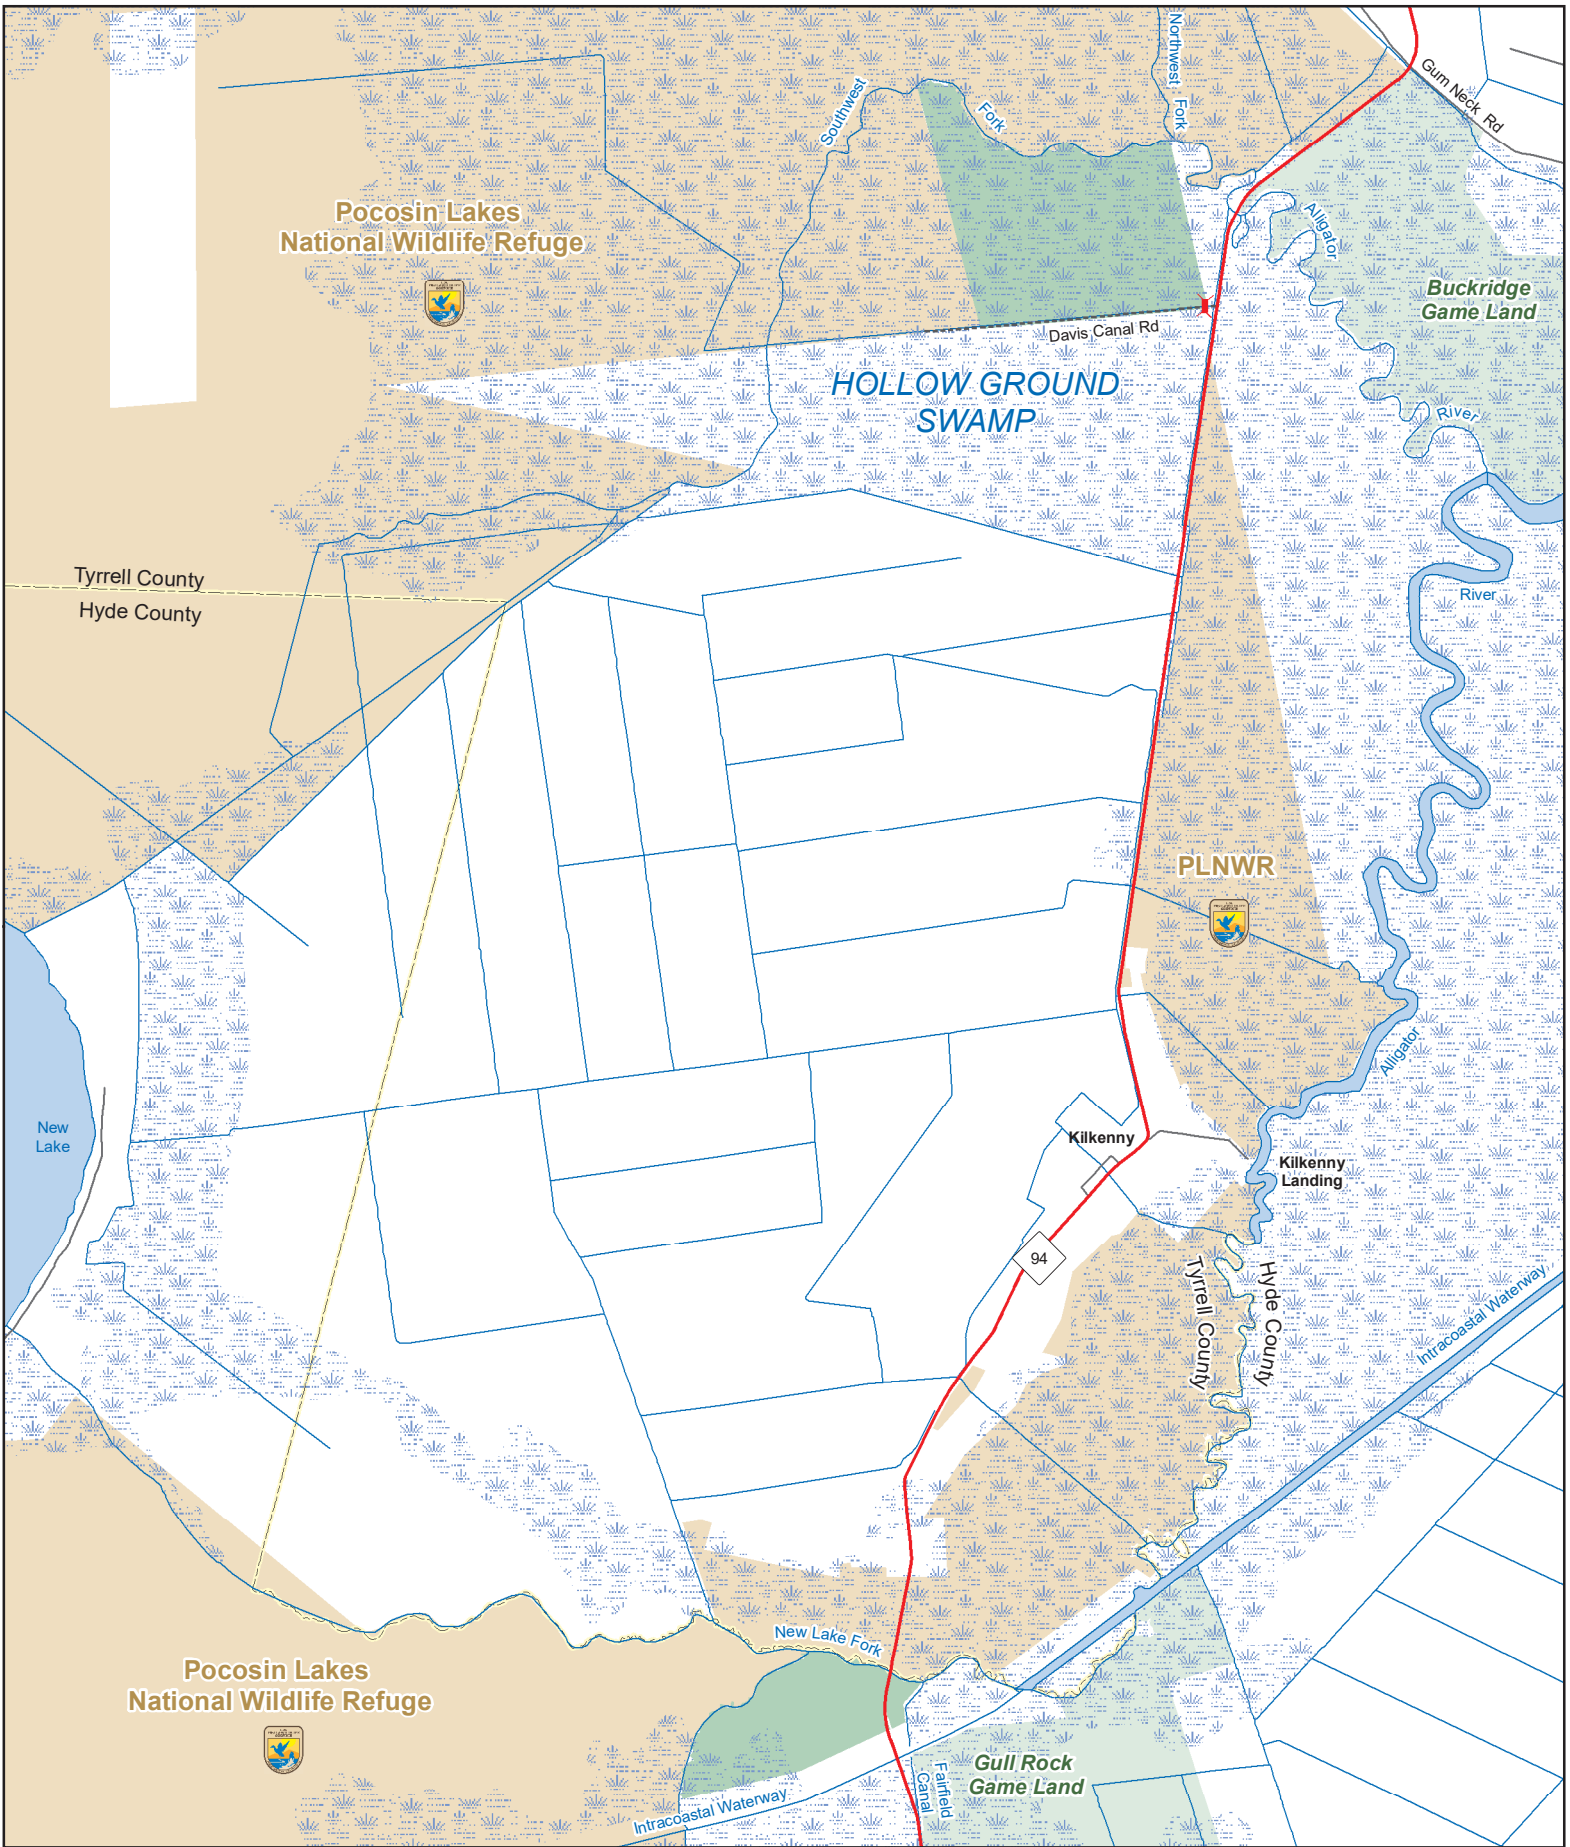

# NEW LAKE GAME LAND

N.C. Wildlife Resources Commission, The Nature Conservancy  
Hyde and Tyrrell Counties (1,310 acres)

- Game Land
- Federal Land
- Permanently Closed Gate
- Secondary Road
- Trail

June 2020