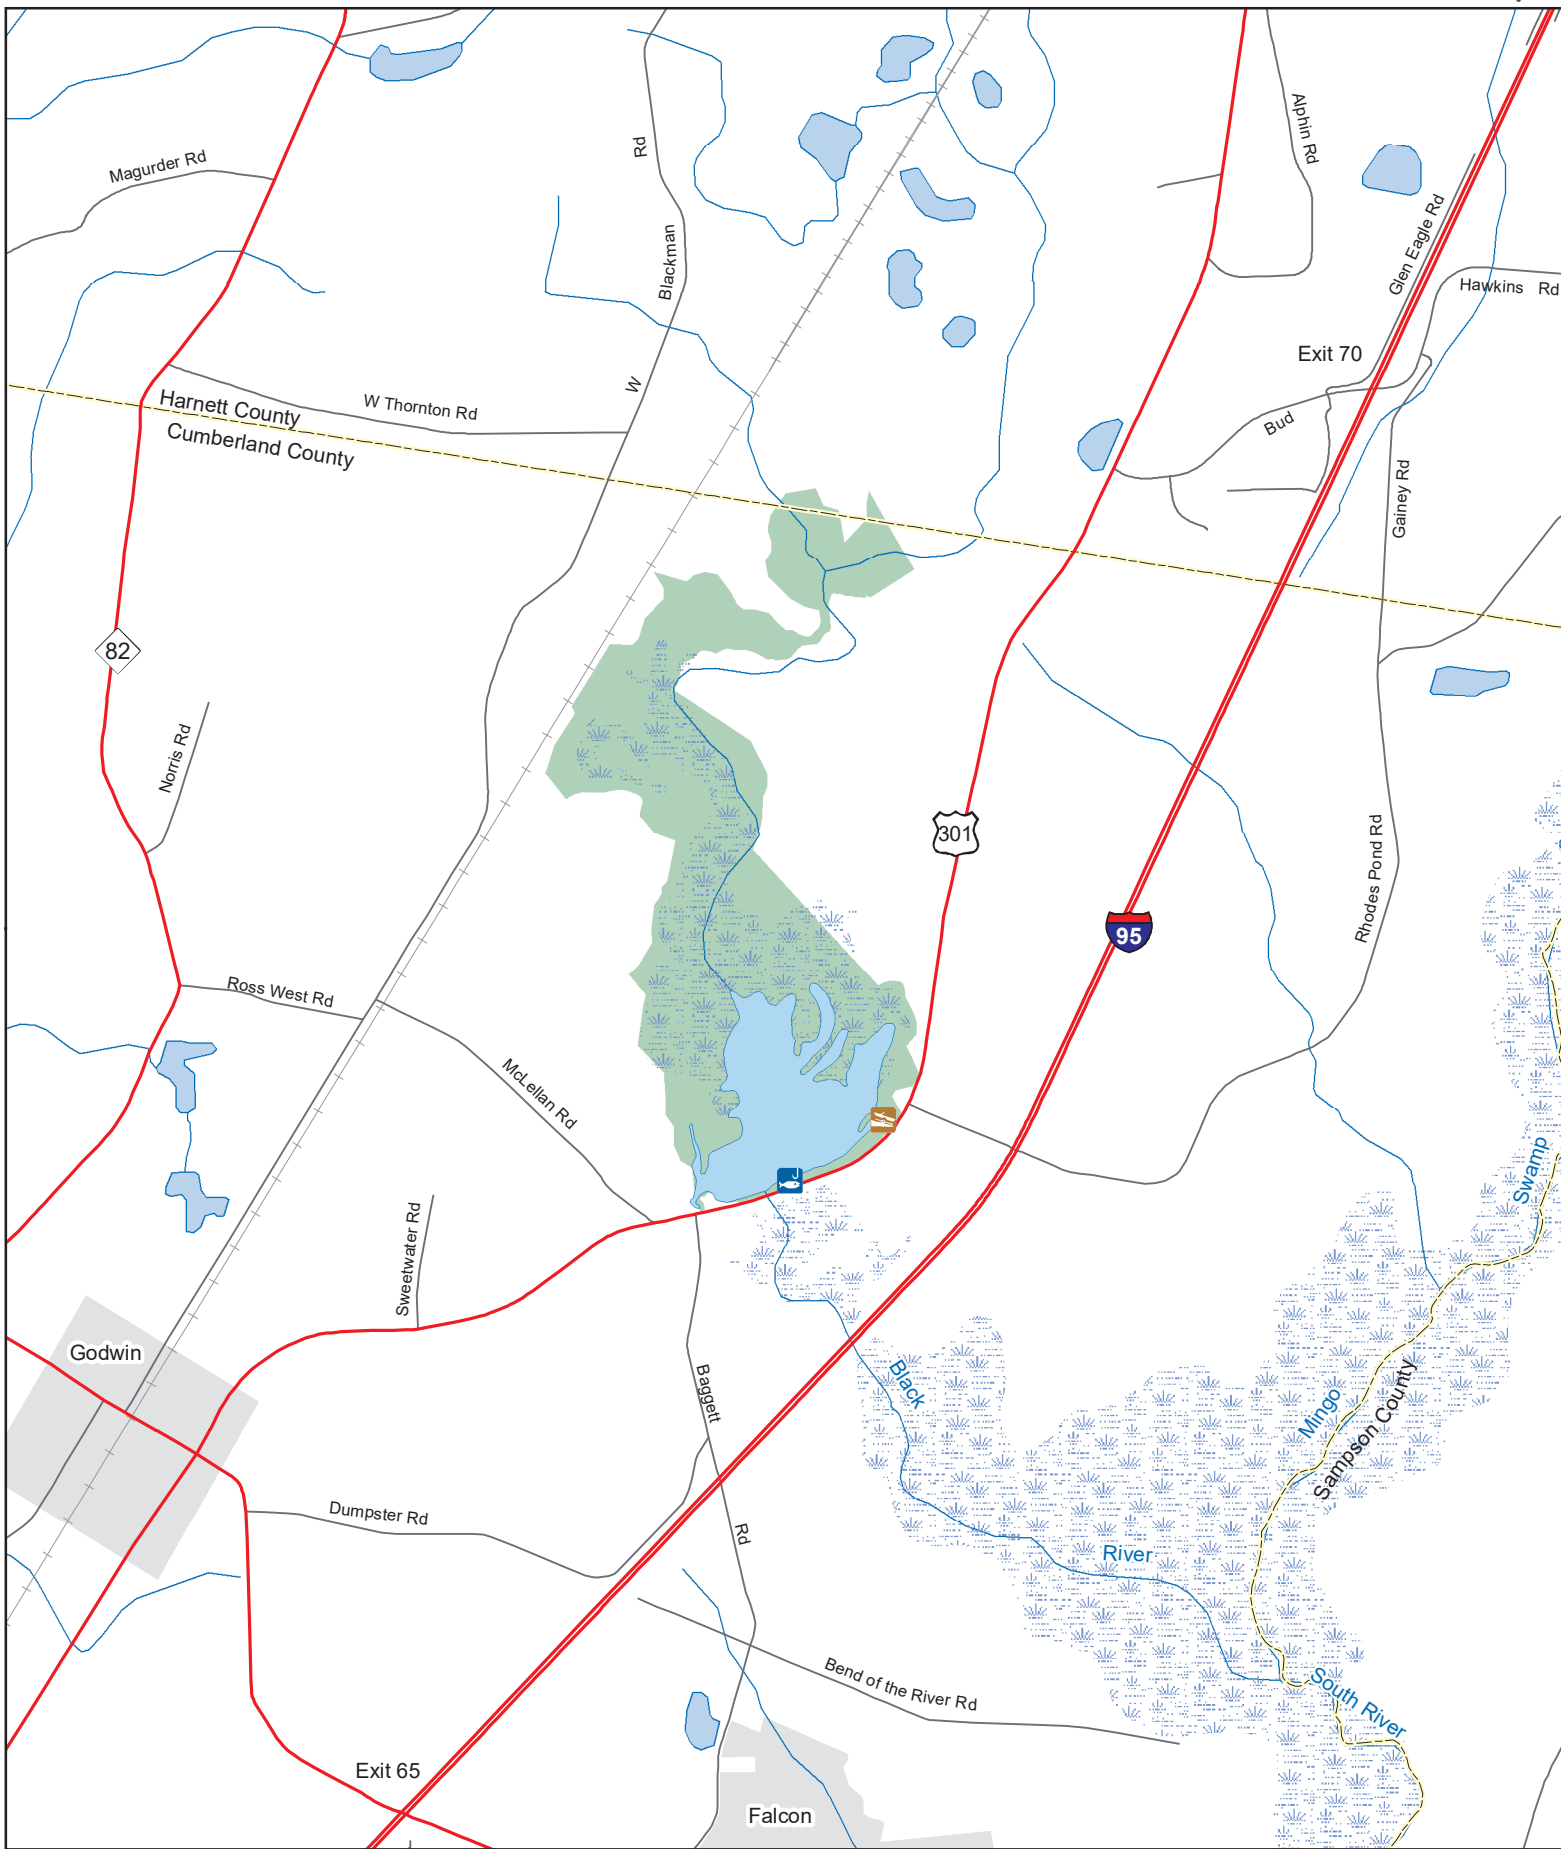

# RHODES POND GAME LAND

N.C. Wildlife Resources Commission  
Cumberland County (460 acres)

- WRC Boating Access Area
- Game Land
- Public Fishing Area