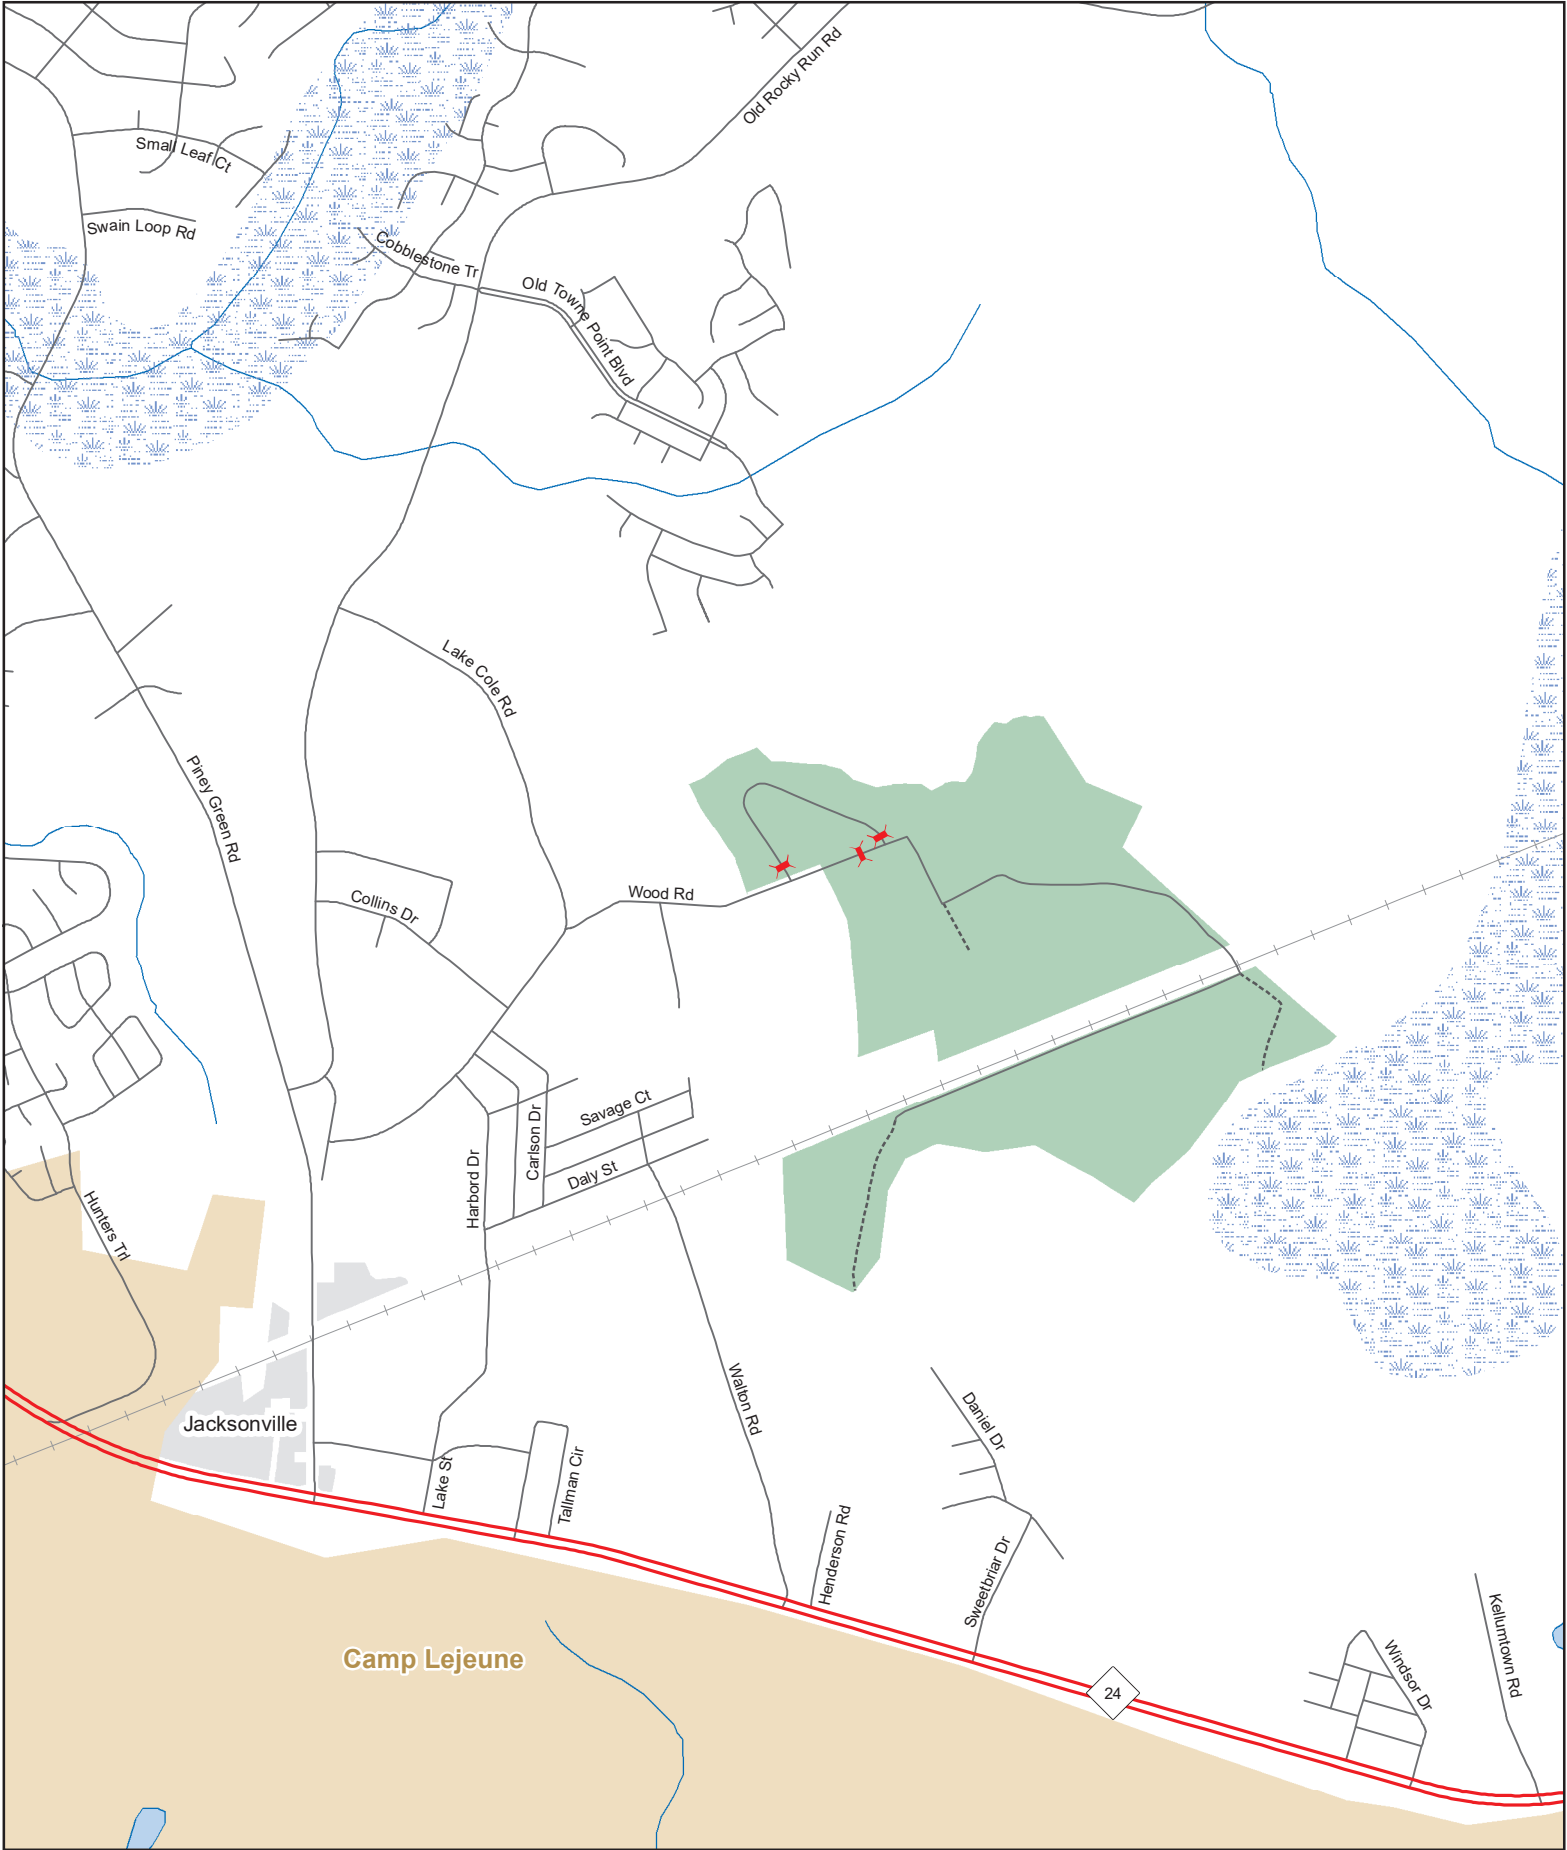

ROCKY RUN GAME LAND
N.C. Wildlife Resources Commission
Onslow County (390 acres)

- Game Land
- Federal Land
- Secondary Road
- Trail
- Permanently Closed Gate