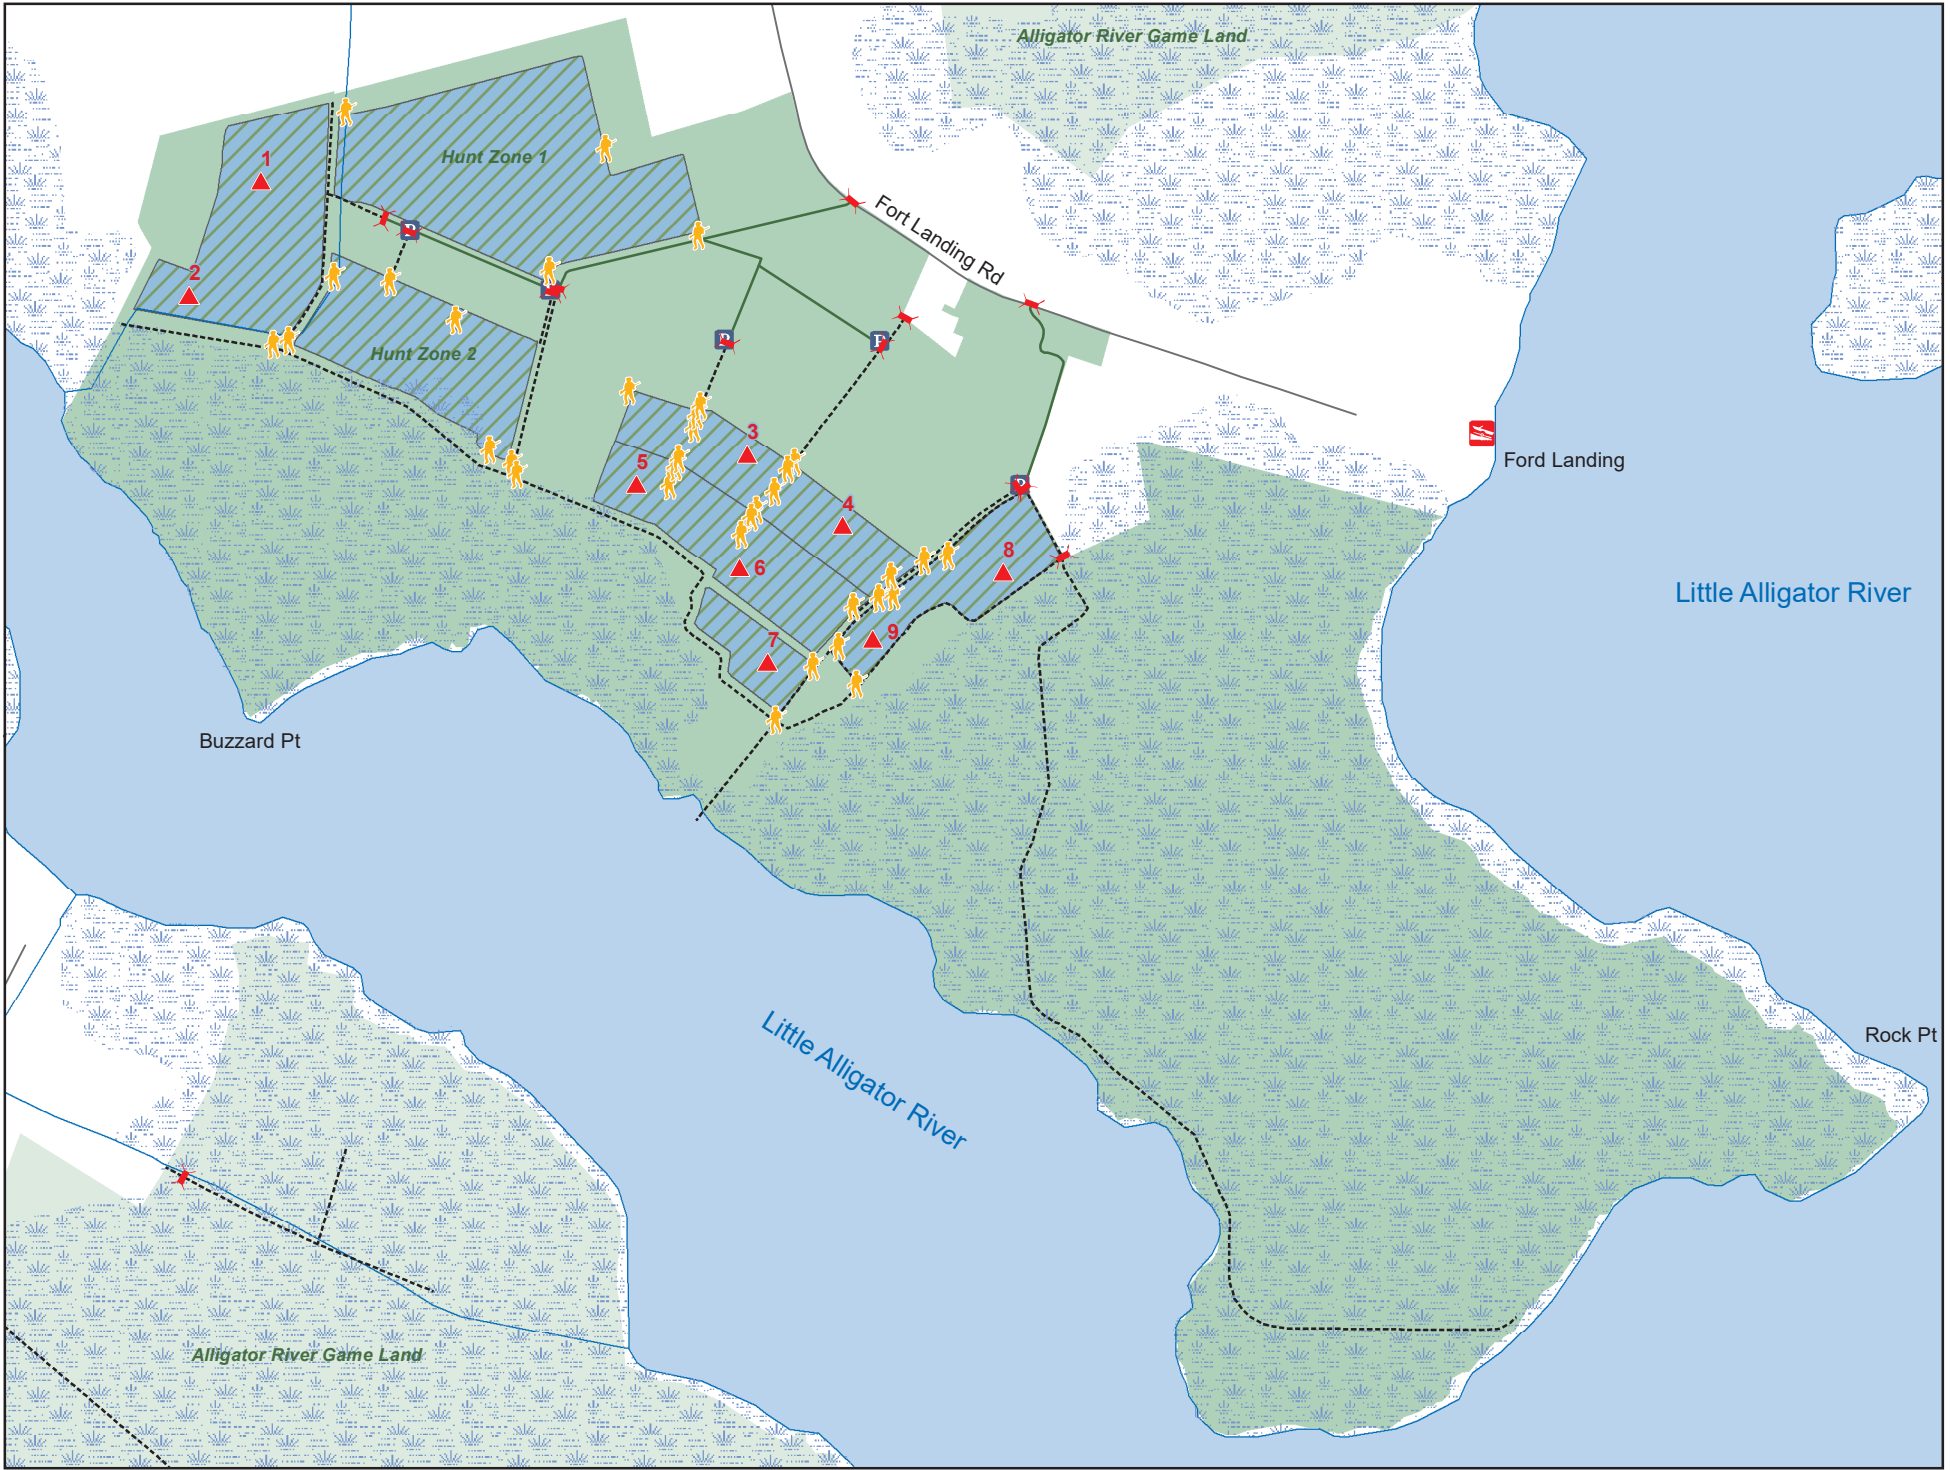

TEXAS PLANTATION GAME LAND
 N.C. Wildlife Resources Commission
 Tyrrell County (1,500 acres)

Game Land	Land Bridge	Permanently Closed Gate	Hunter Access Road	Waterfowl Blind
Waterfowl Impoundment	Non-WRC Boating Access	Public Parking	Trail	

0 0.1 0.2
 Miles