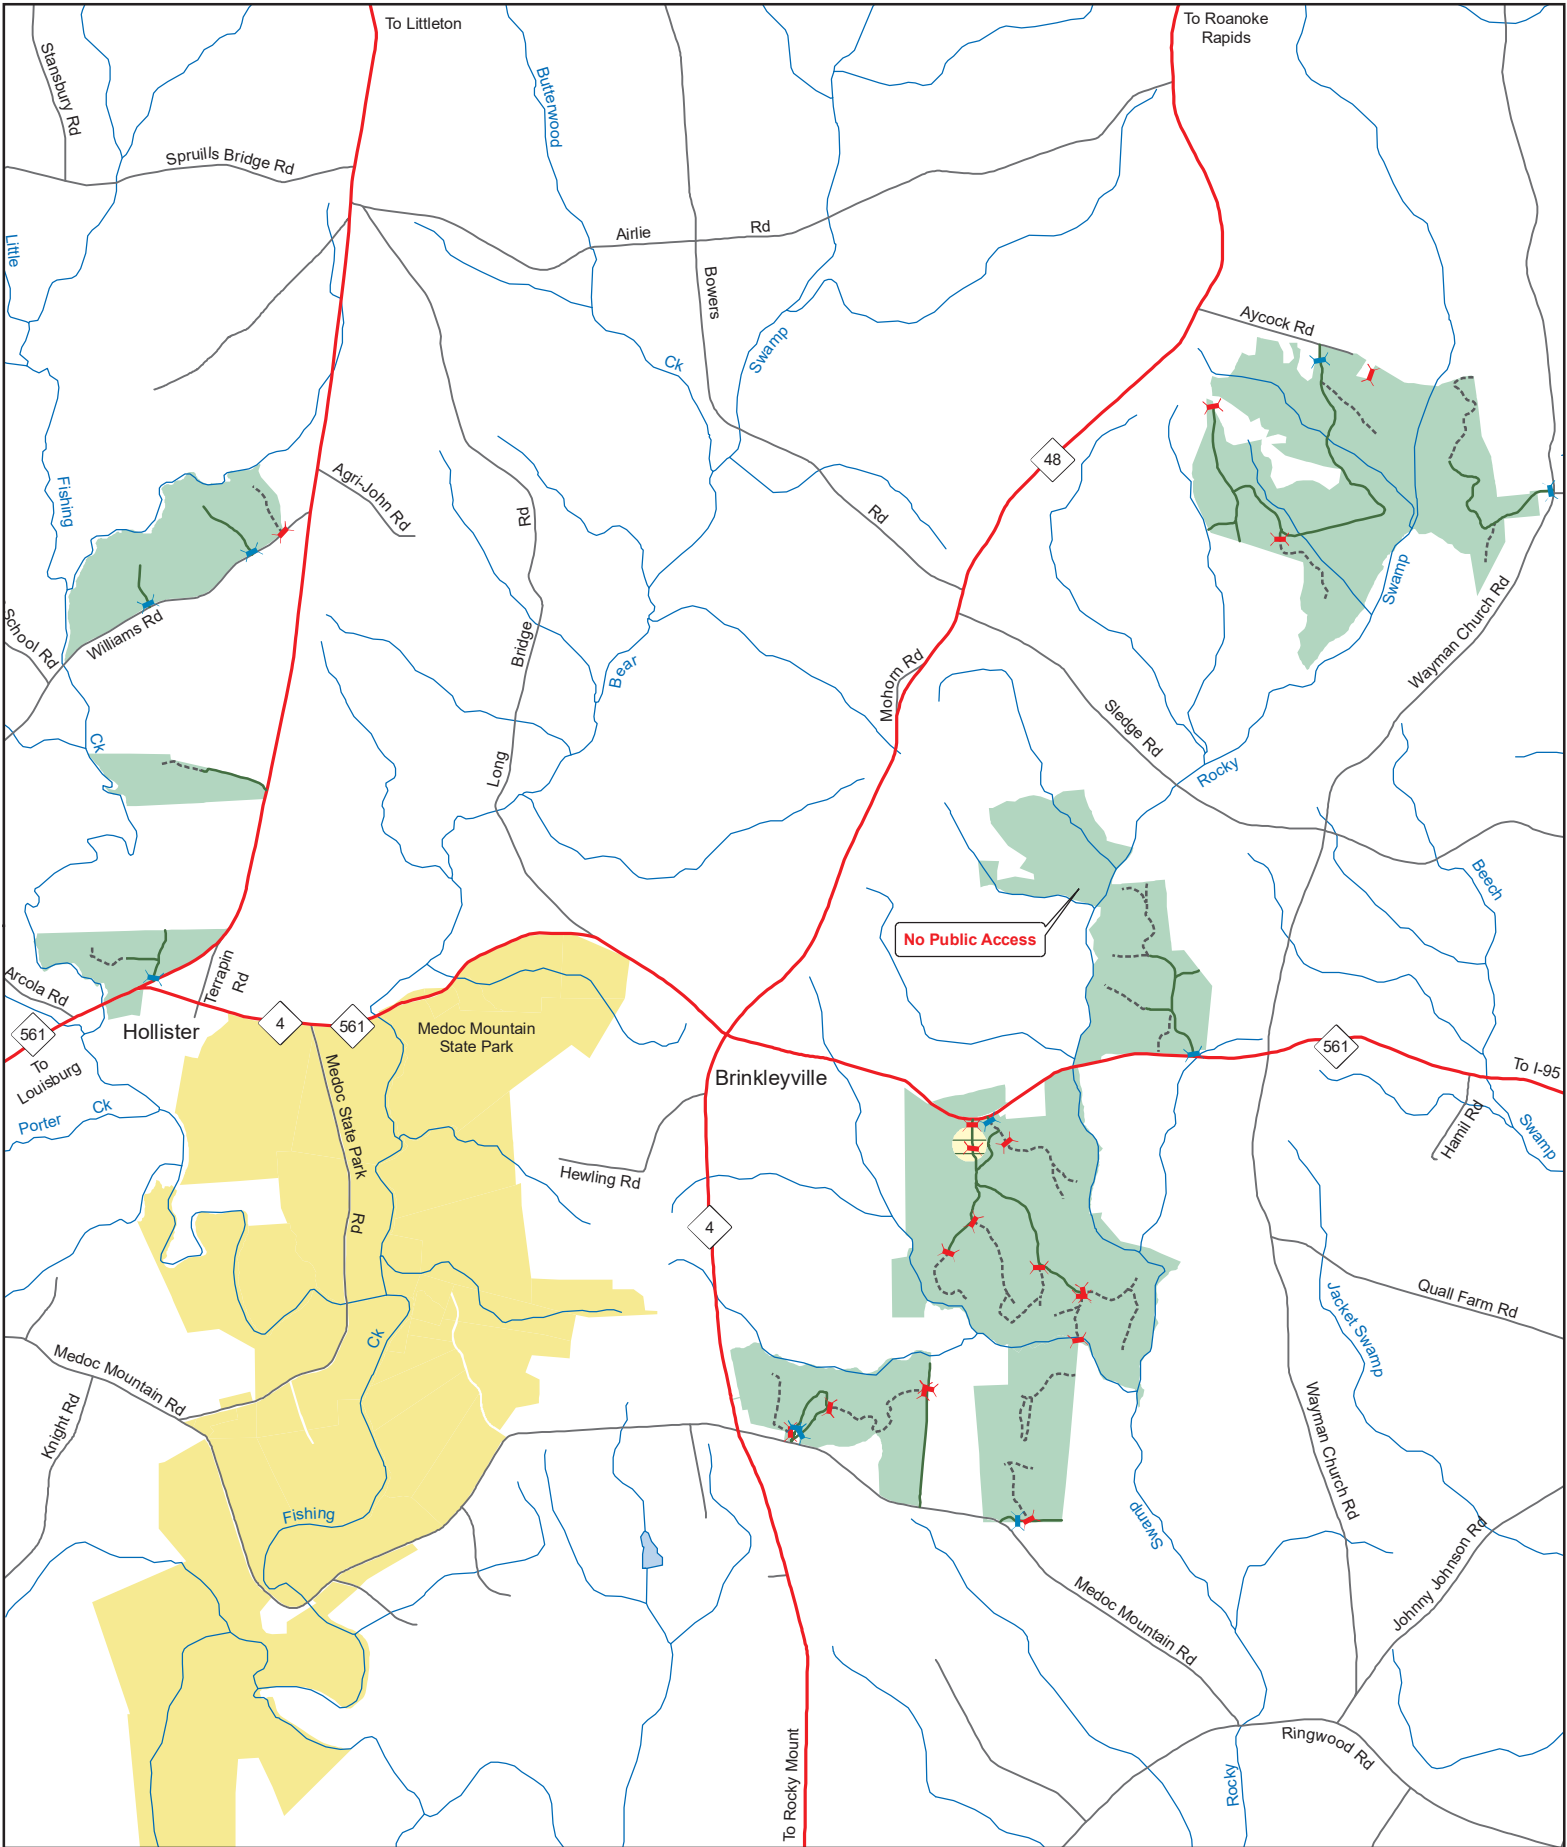

# BRINKLEYVILLE GAME LAND

N.C. Wildlife Resources Commission  
Halifax County (3,180 acres)

- ✖ Permanently Closed Gate
- Hunter Vehicle Access Road
- Game Land
- State Park
- ⚡ Seasonally Closed Gate
- - - Trail
- Safety Zone