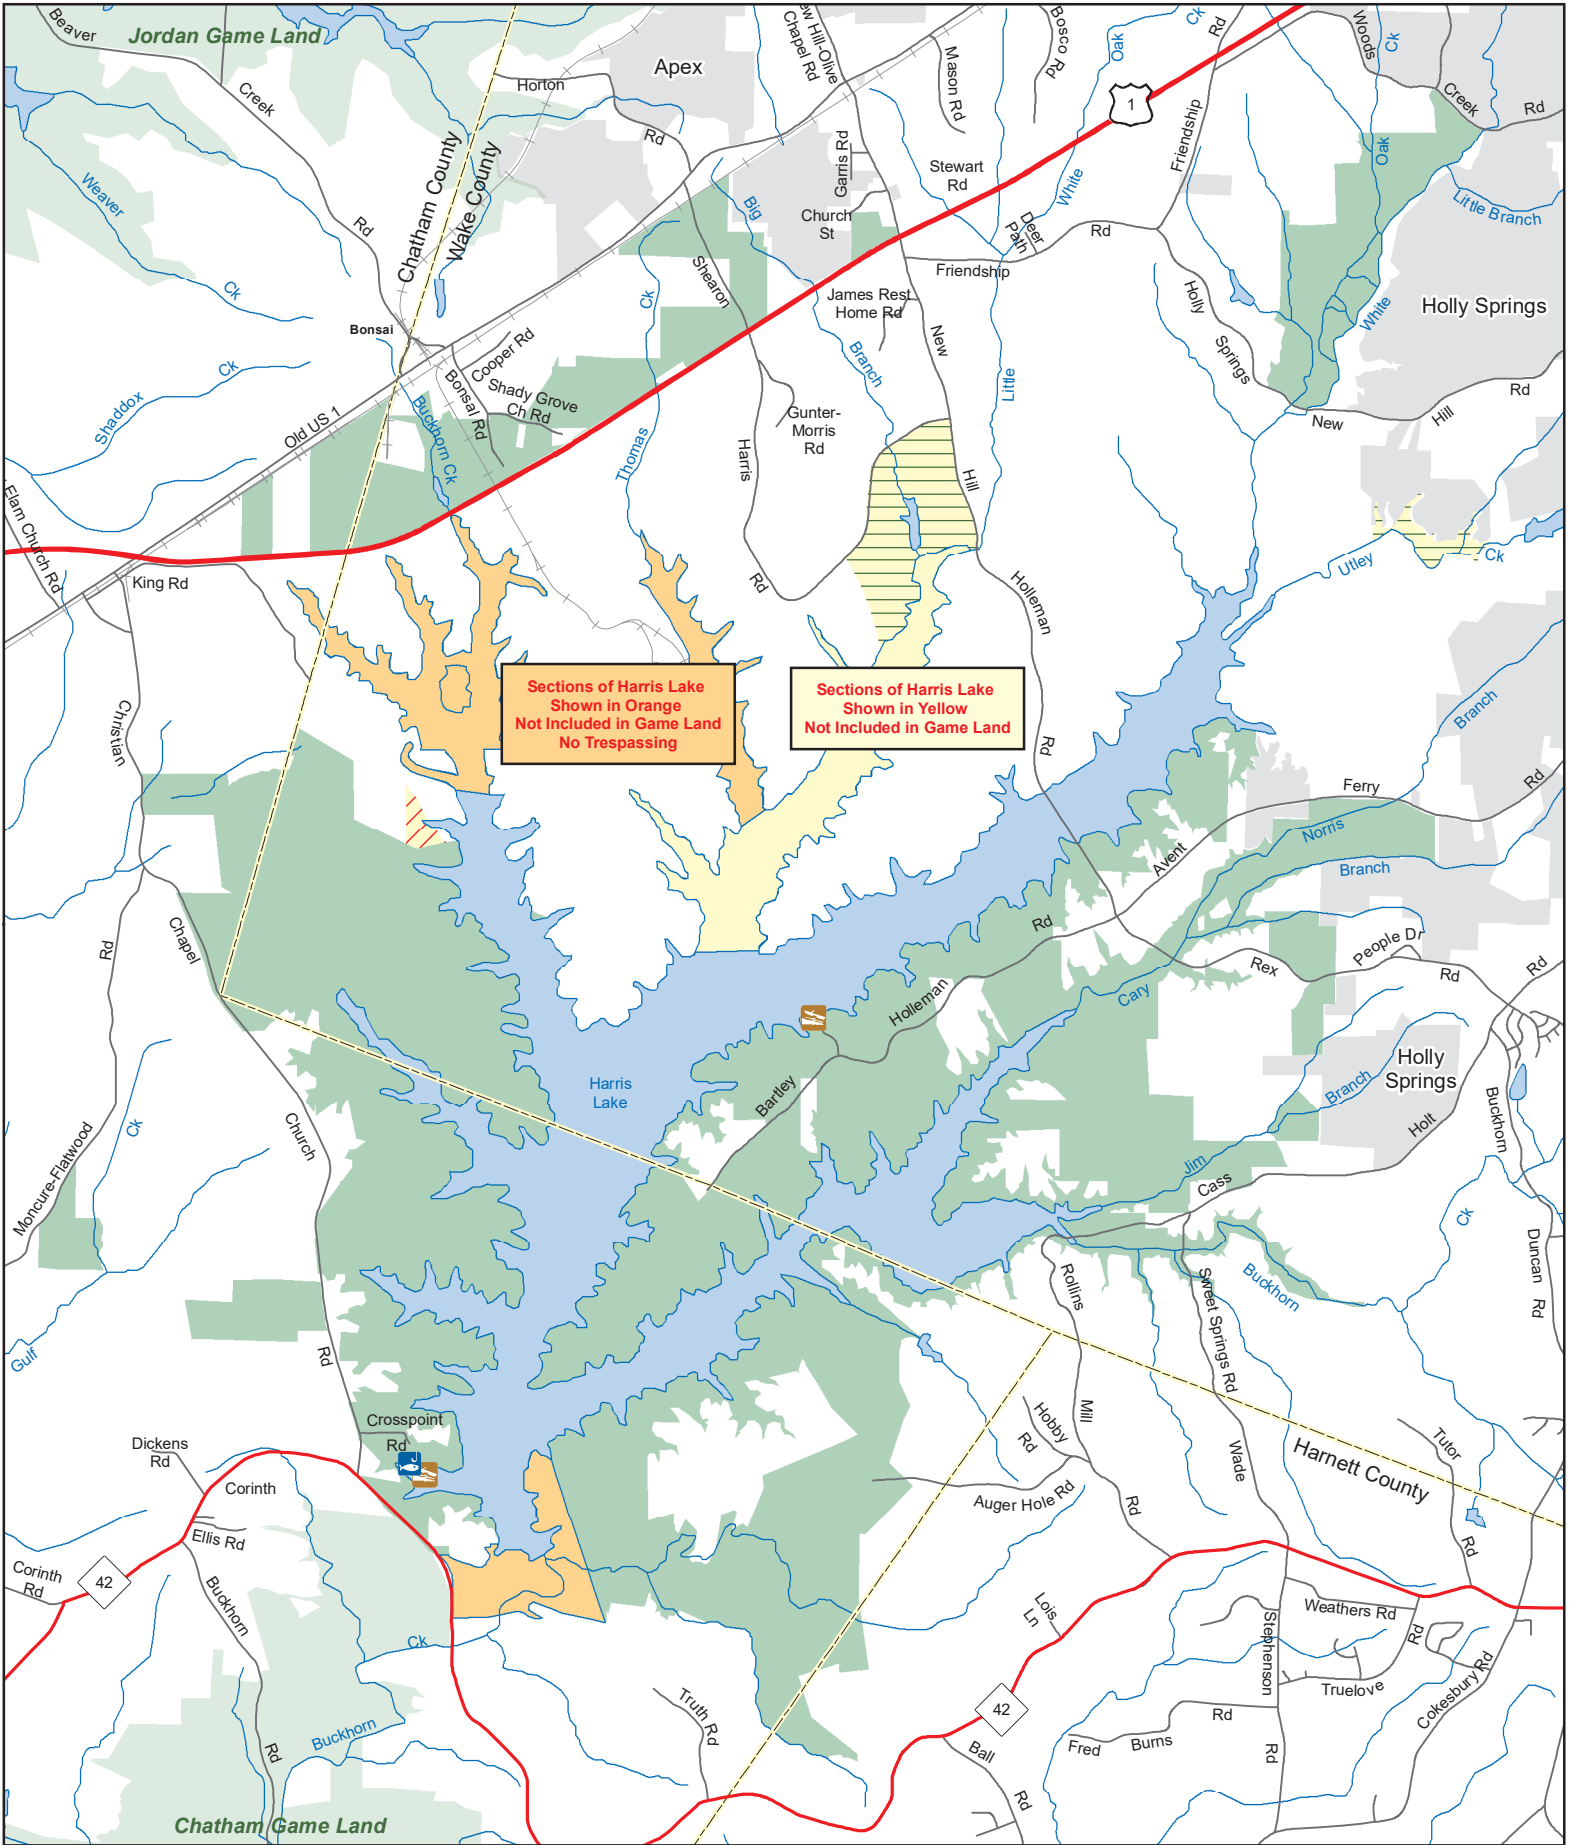

HARRIS GAME LAND

Duke Energy Progress
Chatham, Harnett and Wake Counties (11,680 acres)

Sections of Harris Lake
Shown in Orange
Not Included in Game Land
No Trespassing

Sections of Harris Lake
Shown in Yellow
Not Included in Game Land

- Game Land
- Safety Zone
- WRC Boating Access Area
- Restricted Zone
- Secondary Road
- Public Fishing Area

Note: Unless otherwise noted, the surface area of Harris Lake is game land.