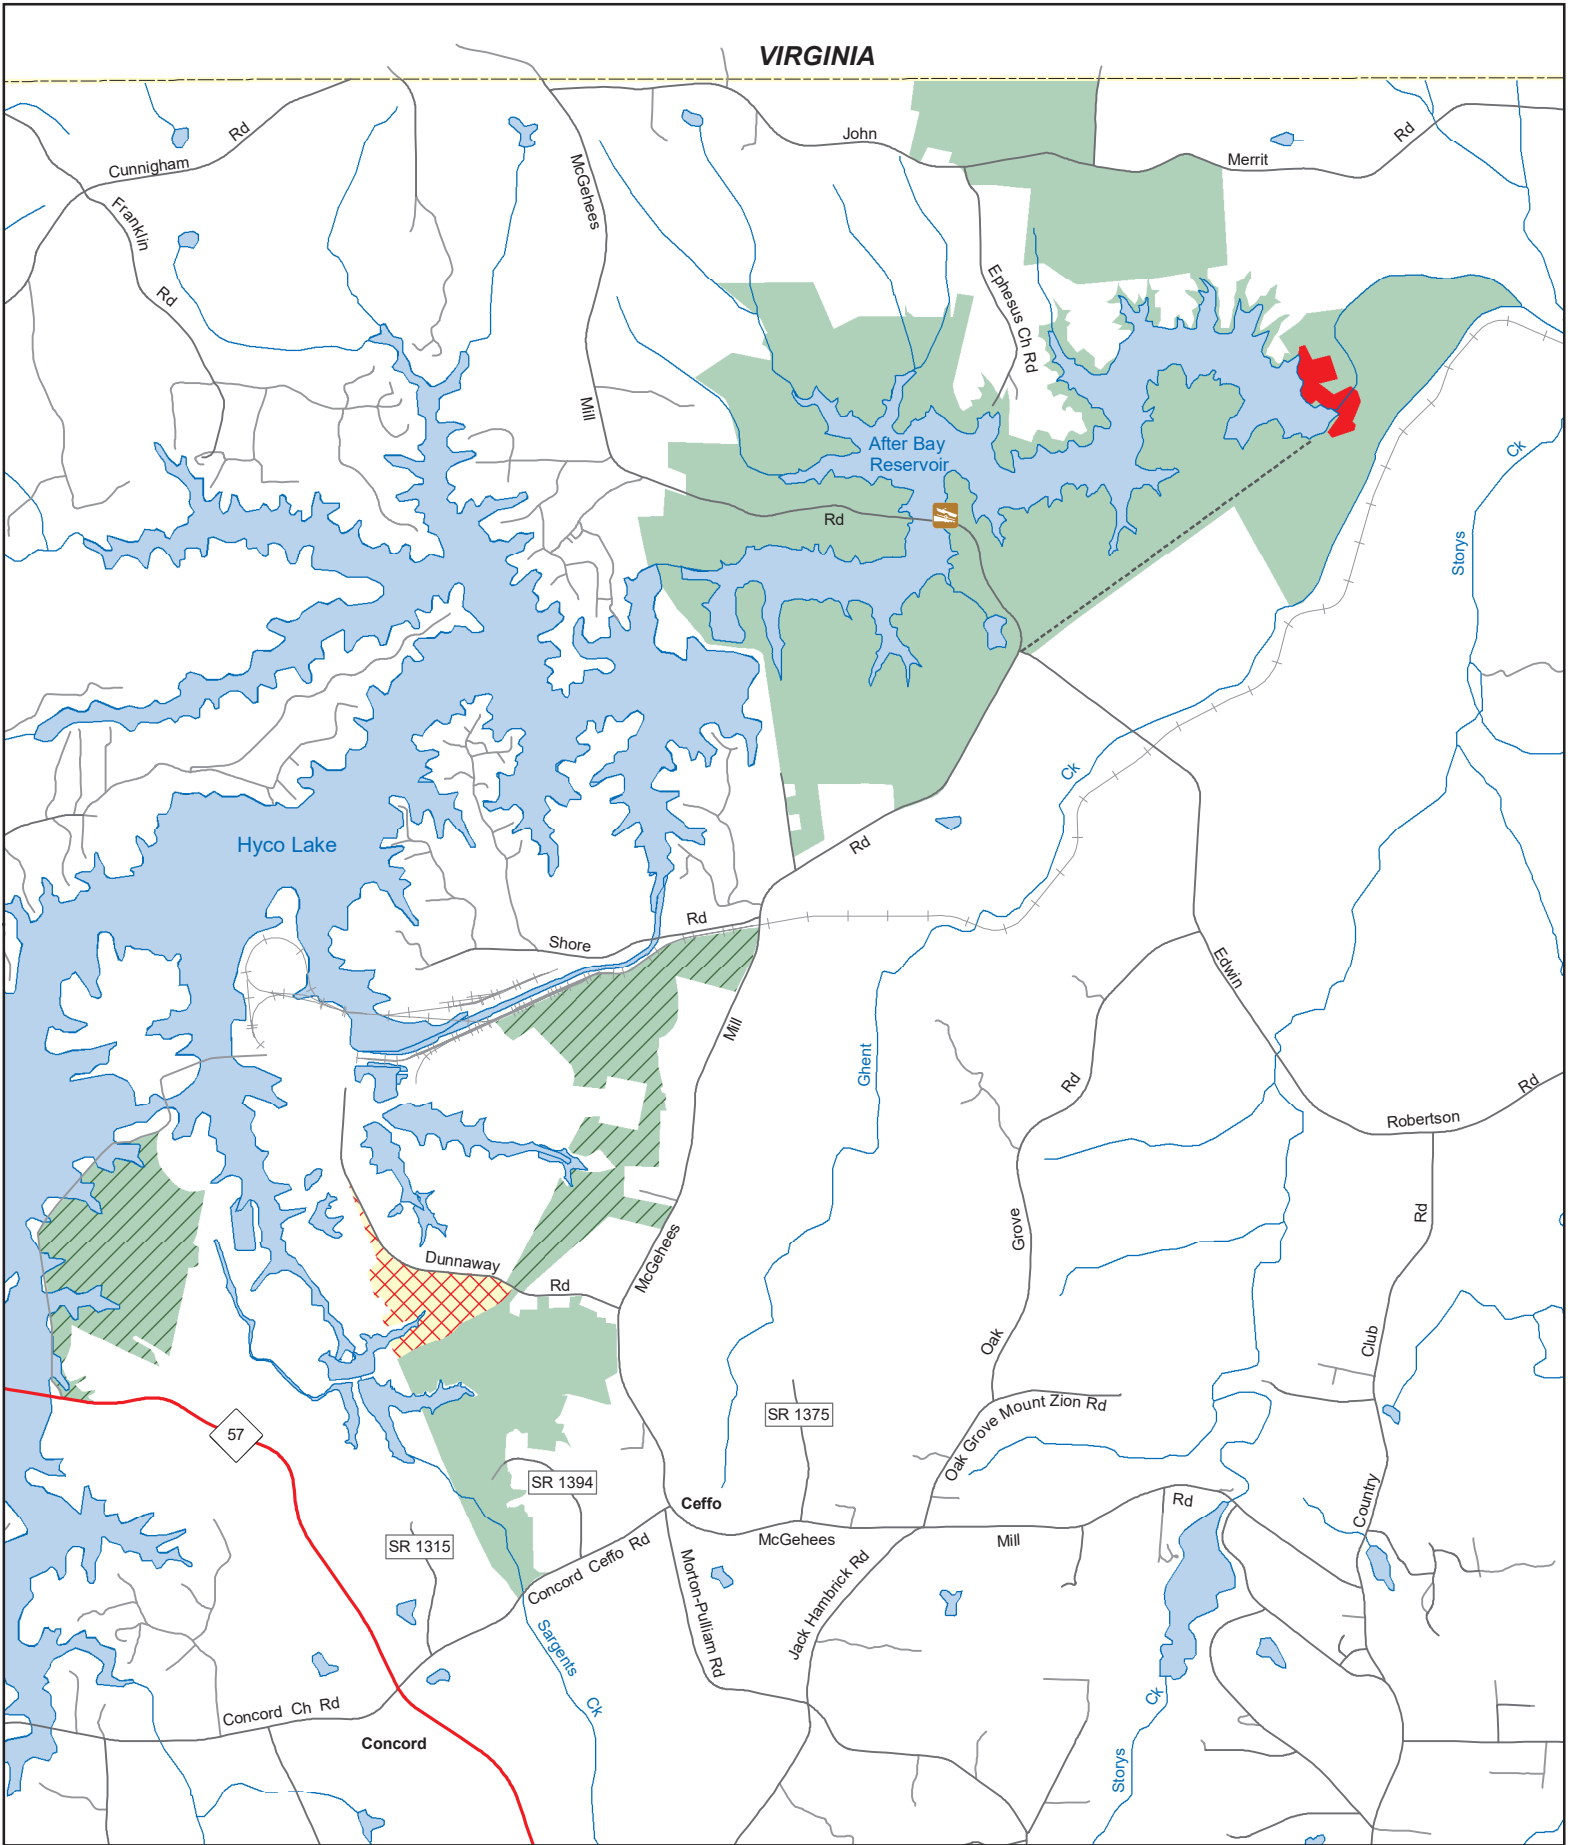

HYCO GAME LAND

Duke Energy Progress
Person County (3,980 acres)

VIRGINIA

- WRC Boating Access Area
- Archery Zone
- Restricted Firearms Zone
- Trail
- Game Land
- Closed Area - No Trespassing