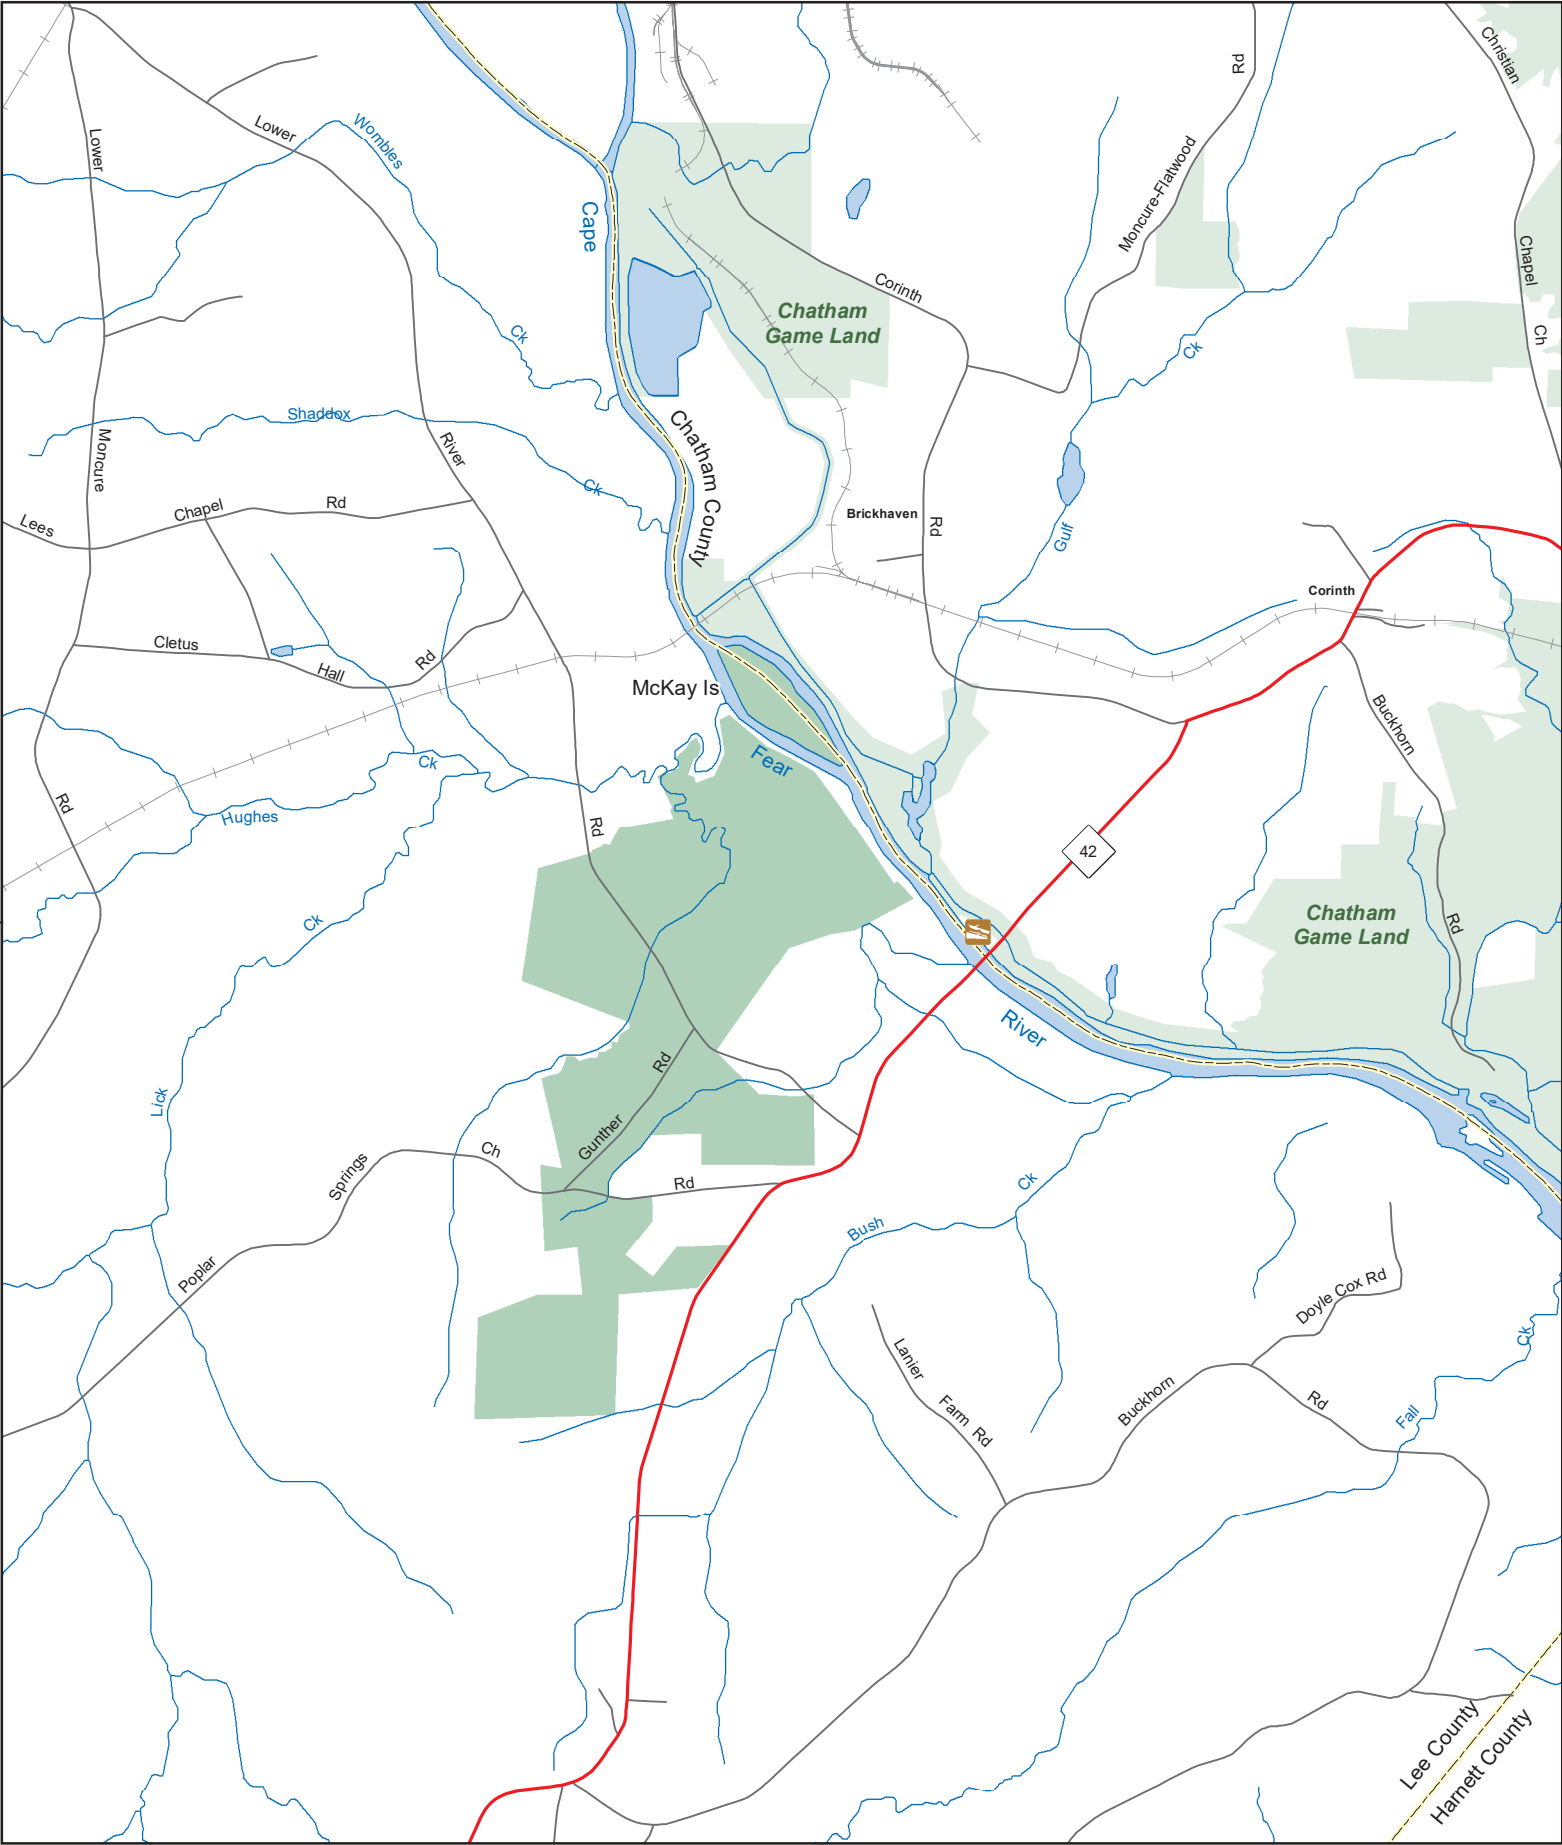

LEE GAME LAND

Duke Energy Progress
Lee County (1,394 acres)

WRC Boating Access Area
 Game Land