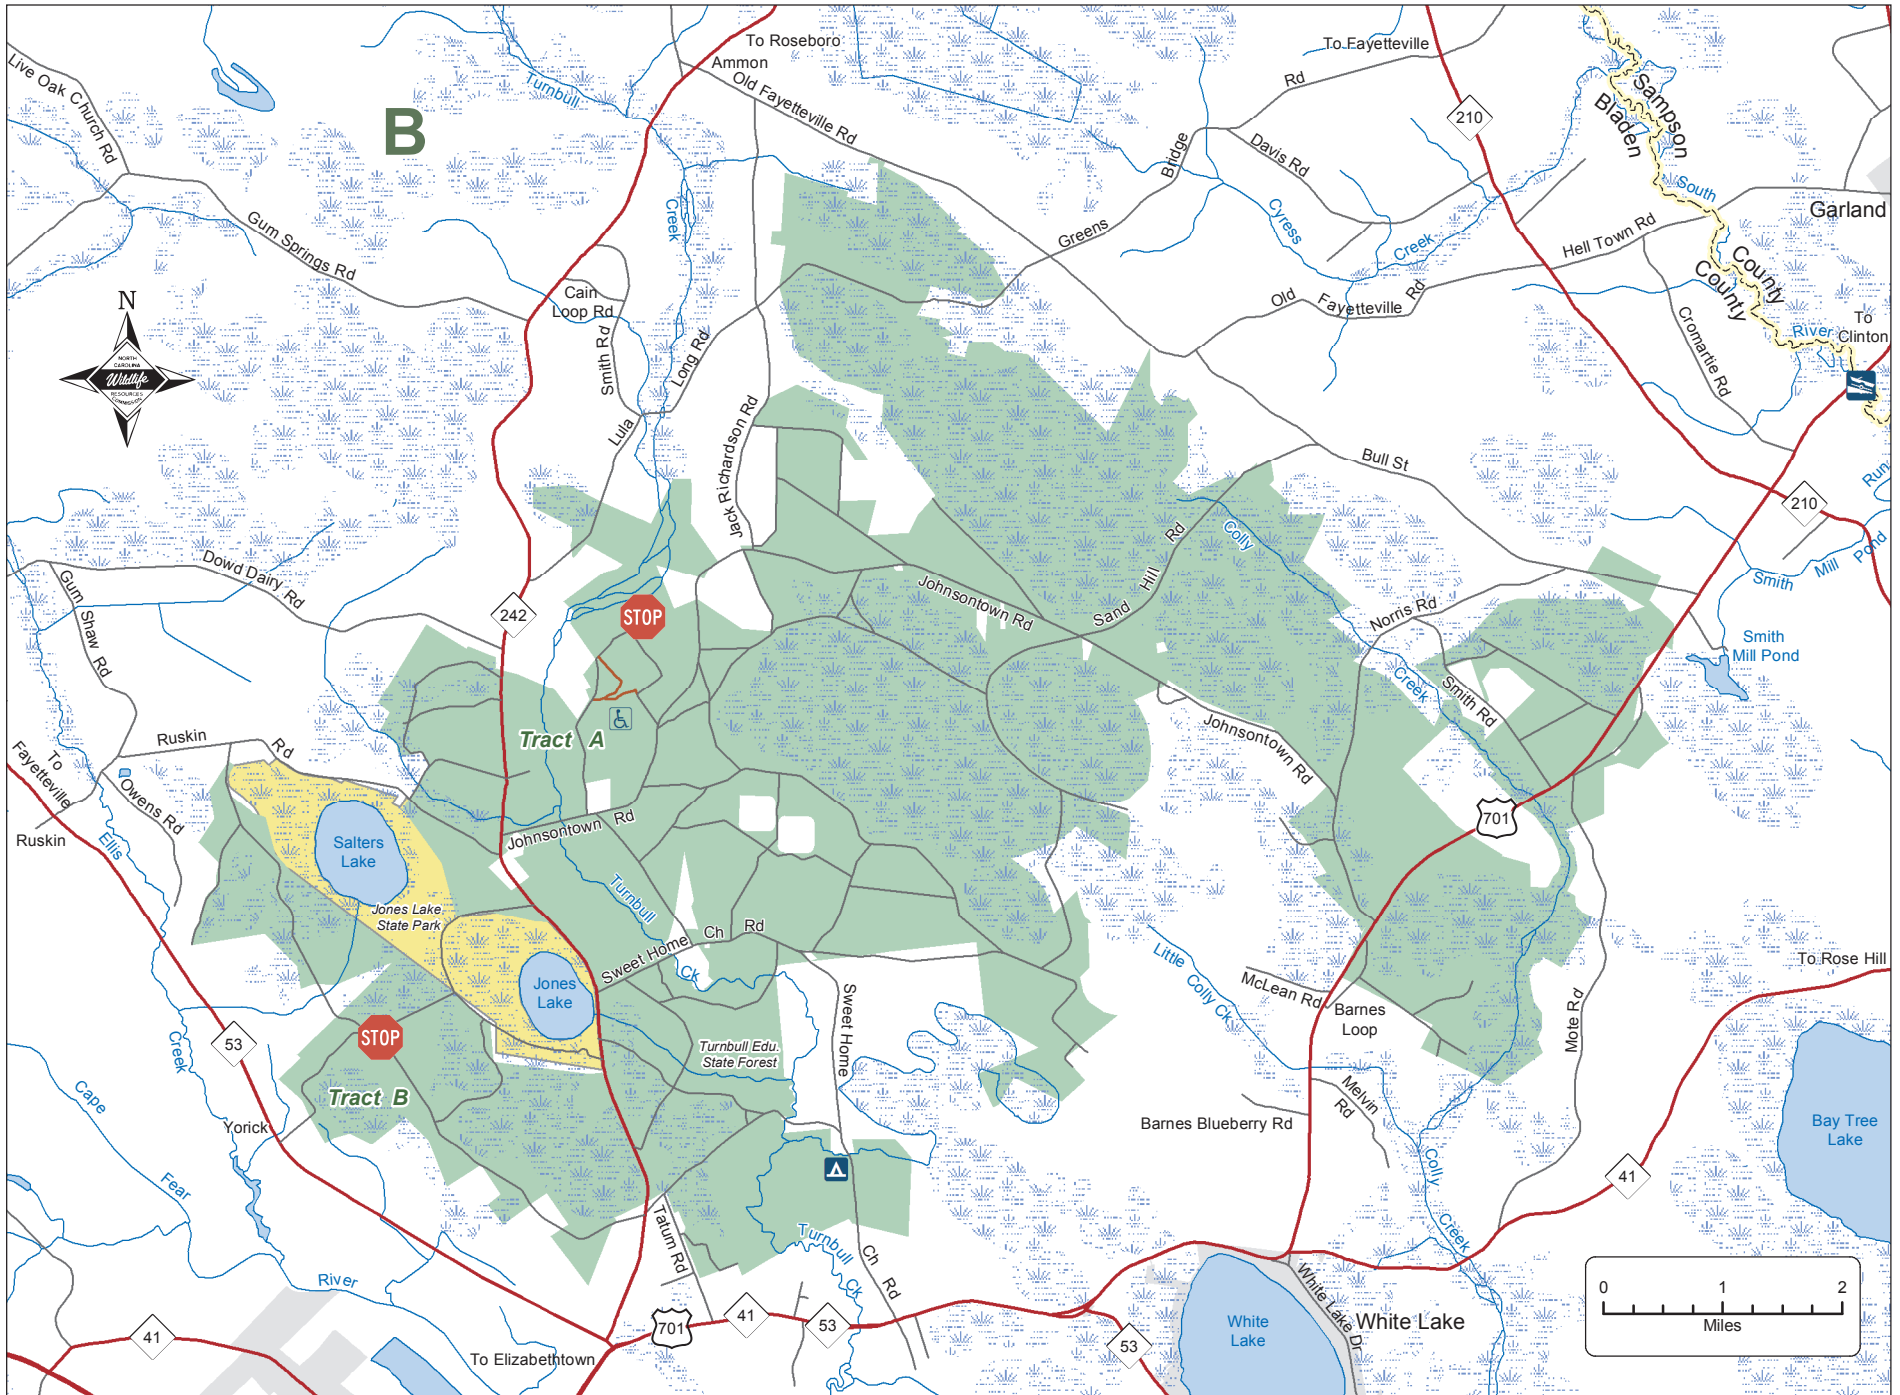

BLADEN LAKES STATE FOREST GAME LAND

N.C Forest Service,
Bladen County

STOP INDICATES CLOSED DOVE FIELD