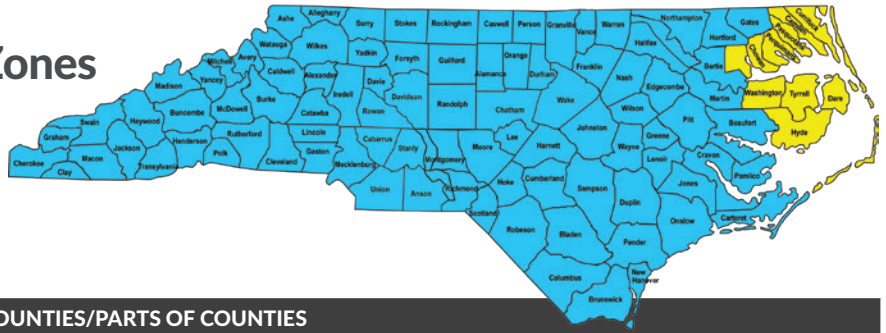

North Carolina Goose Zones

ZONE	COUNTIES/PARTS OF COUNTIES
- Resident Population Zone	Includes the counties or parts of counties shown in blue. Parts of counties include: Bertie - that portion south and west of a line formed by N.C. 45 at the Washington Co. line to U.S. 17 in Midway. U.S. 17 in Midway to U.S. 13 in Windsor. U.S. 13 in Windsor to the Hertford. Co. line
- Northeast Hunt Zone	Includes the counties or parts of counties shown in yellow. Parts of counties include: Bertie - that portion north and east of a line formed by N.C. 45 at the Washington Co. line to U.S. 17 in Midway to U.S. 13 in Windsor to the Hertford Co. line

North Carolina Duck Zones

ZONE	COUNTIES/PARTS OF COUNTIES
- Inland Zone	All counties and parts of counties west of Interstate 95
- Coastal Zone	All counties and parts of counties east of Interstate 95