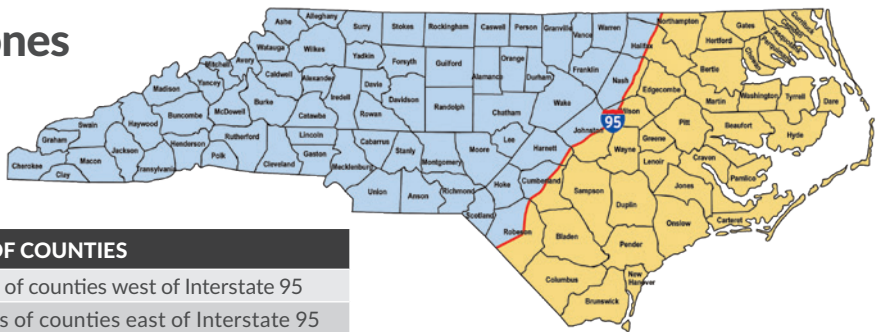

North Carolina Goose Zones

ZONE	COUNTIES/PARTS OF COUNTIES
- Resident Population Zone	Includes the counties or parts of counties shown in blue. Parts of counties include: Bertie - that portion south and west of a line formed by N.C. 45 at the Washington Co. line to U.S. 17 in Midway. U.S. 17 in Midway to U.S. 13 in Windsor. U.S. 13 in Windsor to the Hertford. Co. line
- Northeast Hunt Zone	Includes the counties or parts of counties shown in yellow. Parts of counties include: Bertie - that portion north and east of a line formed by N.C. 45 at the Washington Co. line to U.S. 17 in Midway to U.S. 13 in Windsor to the Hertford Co. line

North Carolina Duck Zones

ZONE	COUNTIES/PARTS OF COUNTIES
- Inland Zone	All counties and parts of counties west of Interstate 95
- Coastal Zone	All counties and parts of counties east of Interstate 95