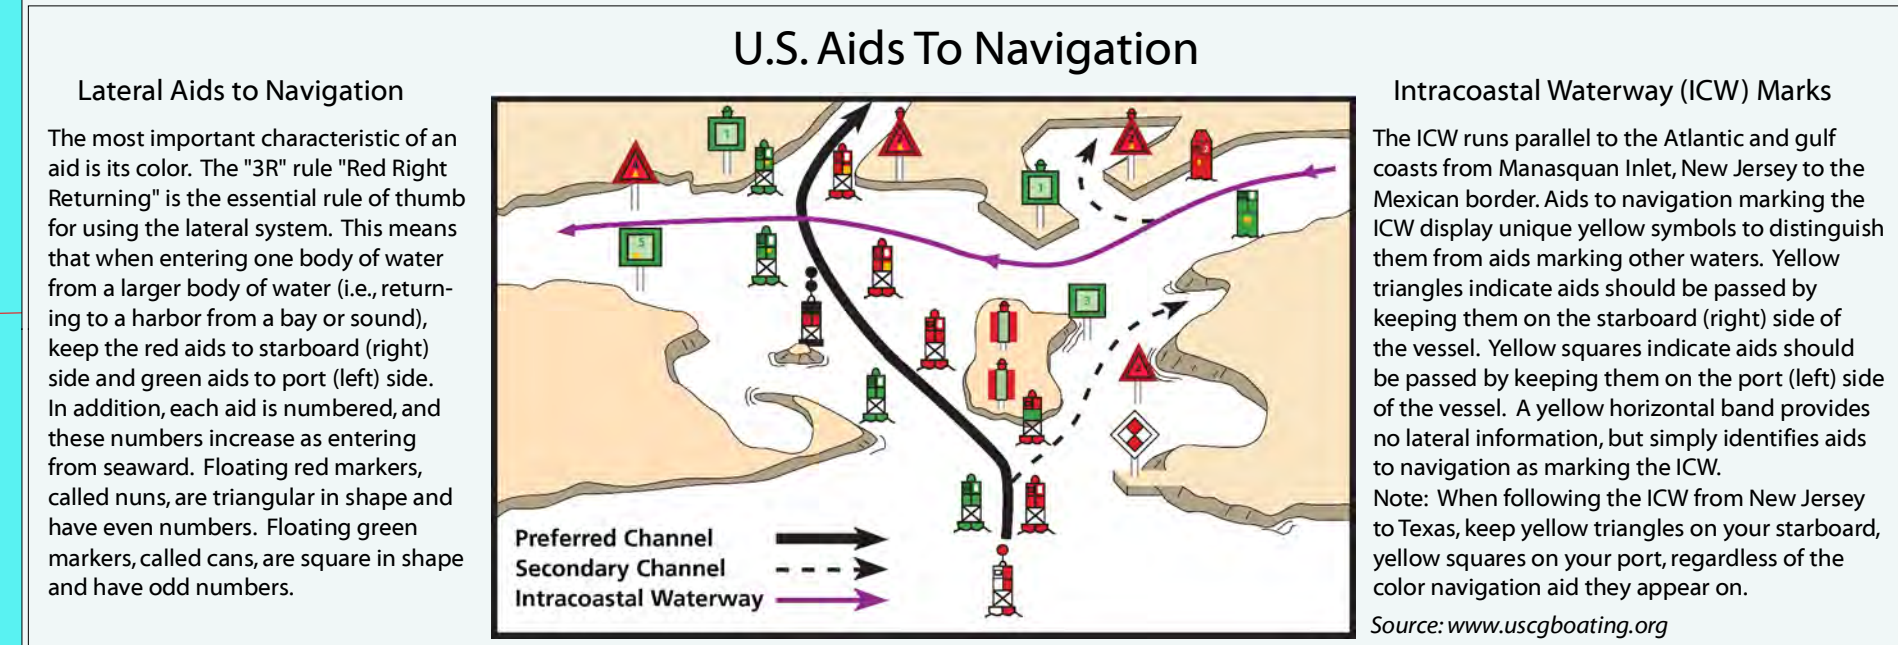

Marinas & Boatyards

Marina/Boatyard	Address	Phone	Services	Hours	Notes
1 Pelican Point Marina	2000 Sommersette Rd. SW, Ocean Isle Beach, NC 28549	(910) 579-6460	• • • • •	20 G 40	85 50 amp
2 Blue Water Point Marina	West Beach Dr. at 57th Place, Oak Island, NC 28365	(910) 278-1210	• • • • •	86 G 60	60 50 amp
3 St. James Marina	2817 E. James St., Southport, NC 28461	(910) 253-0767	• • • • •	151 G 60	90 50 amp
4 South Harbour Village Marina	6009 Fish Factory Rd., Southport, NC 28461	(910) 454-7888	• • • • •	141 G 60	200 100 amp
5 Reddy Plantation Marina	6099 Reddy Plantation Dr., Southport, NC 28461	(910) 457-7380	• • • • •	49 D 40	40 50 amp
6 Cooper's Marina	606 W. West St., Southport, NC 28461	(910) 457-9900	• • • • •	175 G 60	200 100 amp
7 City of Southport Dock	201 E. Moore St., Southport, NC 28461	(910) 457-7900	• • • • •	2	100 50 amp
8 Bald Head Island Marina	P.O. Box 3069, Bald Head Island, NC 28461	(910) 457-7380	• • • • •	133 G 60	115 100 amp
9 Federal Point Yacht Club Ltd.	1910 Bean Rd., Carolina Beach, NC 28406	(910) 458-4511	• • • • •	2	100 50 amp
10 Waterfront Village & Yacht Club	1000 Ocean Parkway Dr., Carolina Beach, NC 28408	(910) 458-7400	• • • • •	178 D 100	50 amp
11 Carolina Beach State Park	6020 State Park Rd., Carolina Beach, NC 28408	(910) 458-7770	• • • • •	43 G 60	50 50 amp
12 Ocean Park Marina	1010 Ocean Park Rd., Carolina Beach, NC 28408	(910) 458-7770	• • • • •	43 G 60	50 50 amp
13 Ocean Park Marina	1010 Ocean Park Rd., Carolina Beach, NC 28408	(910) 458-7770	• • • • •	43 G 60	50 50 amp
14 Ocean Park Marina	1010 Ocean Park Rd., Carolina Beach, NC 28408	(910) 458-7770	• • • • •	43 G 60	50 50 amp
15 Ocean Park Marina	1010 Ocean Park Rd., Carolina Beach, NC 28408	(910) 458-7770	• • • • •	43 G 60	50 50 amp
16 Ocean Park Marina	1010 Ocean Park Rd., Carolina Beach, NC 28408	(910) 458-7770	• • • • •	43 G 60	50 50 amp
17 Ocean Park Marina	1010 Ocean Park Rd., Carolina Beach, NC 28408	(910) 458-7770	• • • • •	43 G 60	50 50 amp
18 Ocean Park Marina	1010 Ocean Park Rd., Carolina Beach, NC 28408	(910) 458-7770	• • • • •	43 G 60	50 50 amp
19 Ocean Park Marina	1010 Ocean Park Rd., Carolina Beach, NC 28408	(910) 458-7770	• • • • •	43 G 60	50 50 amp
20 Ocean Park Marina	1010 Ocean Park Rd., Carolina Beach, NC 28408	(910) 458-7770	• • • • •	43 G 60	50 50 amp
21 Ocean Park Marina	1010 Ocean Park Rd., Carolina Beach, NC 28408	(910) 458-7770	• • • • •	43 G 60	50 50 amp
22 Ocean Park Marina	1010 Ocean Park Rd., Carolina Beach, NC 28408	(910) 458-7770	• • • • •	43 G 60	50 50 amp
23 Ocean Park Marina	1010 Ocean Park Rd., Carolina Beach, NC 28408	(910) 458-7770	• • • • •	43 G 60	50 50 amp
24 Ocean Park Marina	1010 Ocean Park Rd., Carolina Beach, NC 28408	(910) 458-7770	• • • • •	43 G 60	50 50 amp
25 Ocean Park Marina	1010 Ocean Park Rd., Carolina Beach, NC 28408	(910) 458-7770	• • • • •	43 G 60	50 50 amp
26 Ocean Park Marina	1010 Ocean Park Rd., Carolina Beach, NC 28408	(910) 458-7770	• • • • •	43 G 60	50 50 amp
27 Ocean Park Marina	1010 Ocean Park Rd., Carolina Beach, NC 28408	(910) 458-7770	• • • • •	43 G 60	50 50 amp
28 Ocean Park Marina	1010 Ocean Park Rd., Carolina Beach, NC 28408	(910) 458-7770	• • • • •	43 G 60	50 50 amp
29 Ocean Park Marina	1010 Ocean Park Rd., Carolina Beach, NC 28408	(910) 458-7770	• • • • •	43 G 60	50 50 amp
30 Ocean Park Marina	1010 Ocean Park Rd., Carolina Beach, NC 28408	(910) 458-7770	• • • • •	43 G 60	50 50 amp
31 Ocean Park Marina	1010 Ocean Park Rd., Carolina Beach, NC 28408	(910) 458-7770	• • • • •	43 G 60	50 50 amp
32 Ocean Park Marina	1010 Ocean Park Rd., Carolina Beach, NC 28408	(910) 458-7770	• • • • •	43 G 60	50 50 amp
33 Ocean Park Marina	1010 Ocean Park Rd., Carolina Beach, NC 28408	(910) 458-7770	• • • • •	43 G 60	50 50 amp
34 Ocean Park Marina	1010 Ocean Park Rd., Carolina Beach, NC 28408	(910) 458-7770	• • • • •	43 G 60	50 50 amp
35 Ocean Park Marina	1010 Ocean Park Rd., Carolina Beach, NC 28408	(910) 458-7770	• • • • •	43 G 60	50 50 amp
36 Ocean Park Marina	1010 Ocean Park Rd., Carolina Beach, NC 28408	(910) 458-7770	• • • • •	43 G 60	50 50 amp
37 Ocean Park Marina	1010 Ocean Park Rd., Carolina Beach, NC 28408	(910) 458-7770	• • • • •	43 G 60	50 50 amp
38 Ocean Park Marina	1010 Ocean Park Rd., Carolina Beach, NC 28408	(910) 458-7770	• • • • •	43 G 60	50 50 amp
39 Ocean Park Marina	1010 Ocean Park Rd., Carolina Beach, NC 28408	(910) 458-7770	• • • • •	43 G 60	50 50 amp
40 Ocean Park Marina	1010 Ocean Park Rd., Carolina Beach, NC 28408	(910) 458-7770	• • • • •	43 G 60	50 50 amp
41 Ocean Park Marina	1010 Ocean Park Rd., Carolina Beach, NC 28408	(910) 458-7770	• • • • •	43 G 60	50 50 amp
42 Ocean Park Marina	1010 Ocean Park Rd., Carolina Beach, NC 28408	(910) 458-7770	• • • • •	43 G 60	50 50 amp
43 Ocean Park Marina	1010 Ocean Park Rd., Carolina Beach, NC 28408	(910) 458-7770	• • • • •	43 G 60	50 50 amp
44 Ocean Park Marina	1010 Ocean Park Rd., Carolina Beach, NC 28408	(910) 458-7770	• • • • •	43 G 60	50 50 amp
45 Ocean Park Marina	1010 Ocean Park Rd., Carolina Beach, NC 28408	(910) 458-7770	• • • • •	43 G 60	50 50 amp
46 Ocean Park Marina	1010 Ocean Park Rd., Carolina Beach, NC 28408	(910) 458-7770	• • • • •	43 G 60	50 50 amp