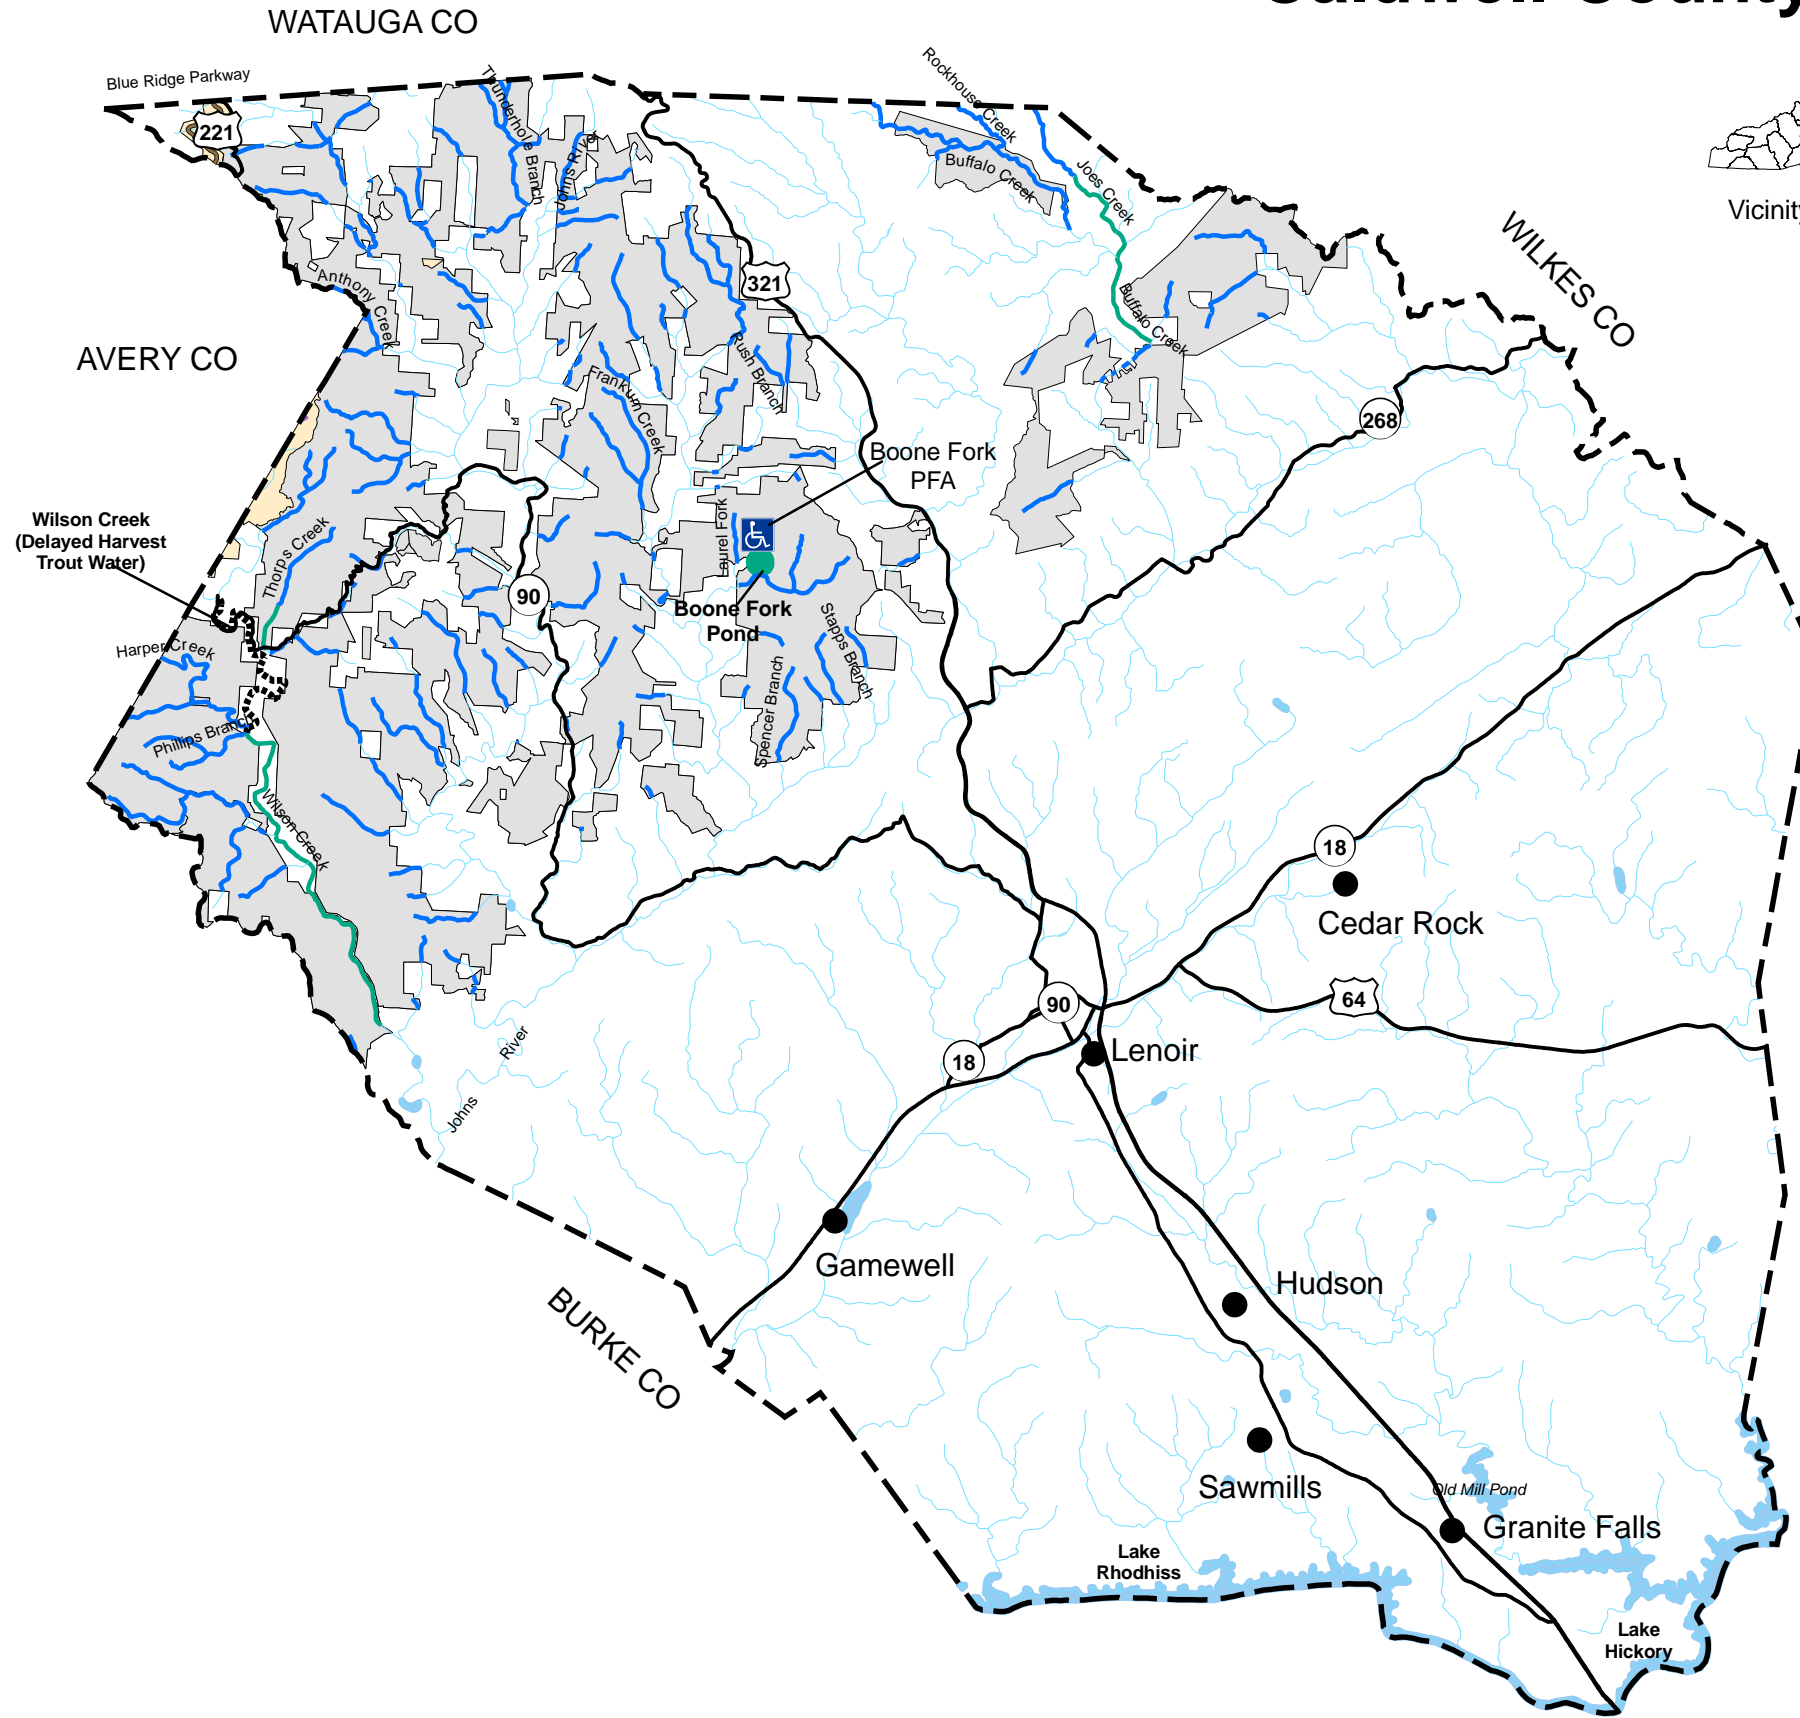

Caldwell County, North Carolina

Legend

-  County Boundary
-  Cities
-  Disabled Angler Access
-  Blue Ridge Parkway
-  Road
-  Lake / River
-  WRC Game Land
-  Other Federal Land

Trout Stream Regulations

-  Hatchery Supported Water
-  Wild Trout Water
-  Delayed Harvest Water

Regulations Effective July 1, 2009

Copyright (c) 2009 North Carolina Wildlife Resources Commission. This map may be reproduced for individual personal use. It may not be bought, sold or reproduced for commercial use without the written consent of the North Carolina Wildlife Resources Commission.