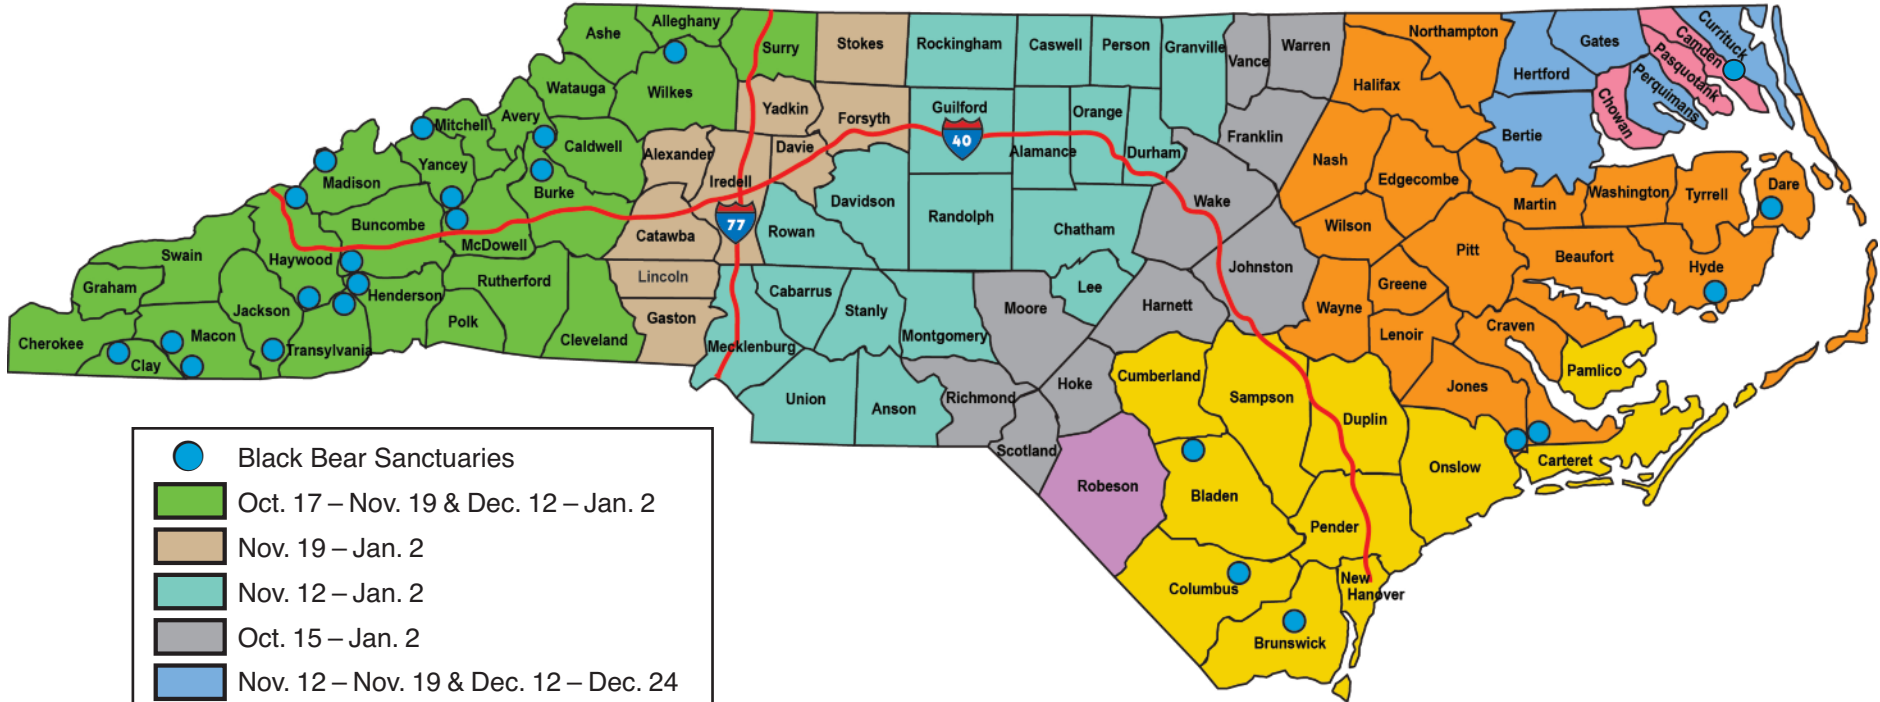

## 2016 – 2017 BEAR SEASON

	Black Bear Sanctuaries
	Oct. 17 – Nov. 19 & Dec. 12 – Jan. 2
	Nov. 19 – Jan. 2
	Nov. 12 – Jan. 2
	Oct. 15 – Jan. 2
	Nov. 12 – Nov. 19 & Dec. 12 – Dec. 24
	Nov. 14 – Nov. 19 & Dec. 12 – Dec. 24
	Nov. 14 – Jan. 2
	Dec. 5 – 24
	Nov. 11 – Nov. 19 & Dec. 12 – Dec. 24

Please note: For the convenience of the reader, major regulation changes appear in RED.

Bear Hunters: Become a Bear Cooperator and receive a free, blaze orange hunting hat by submitting the premolars from your bear. Call 919-707-0050 for more information.