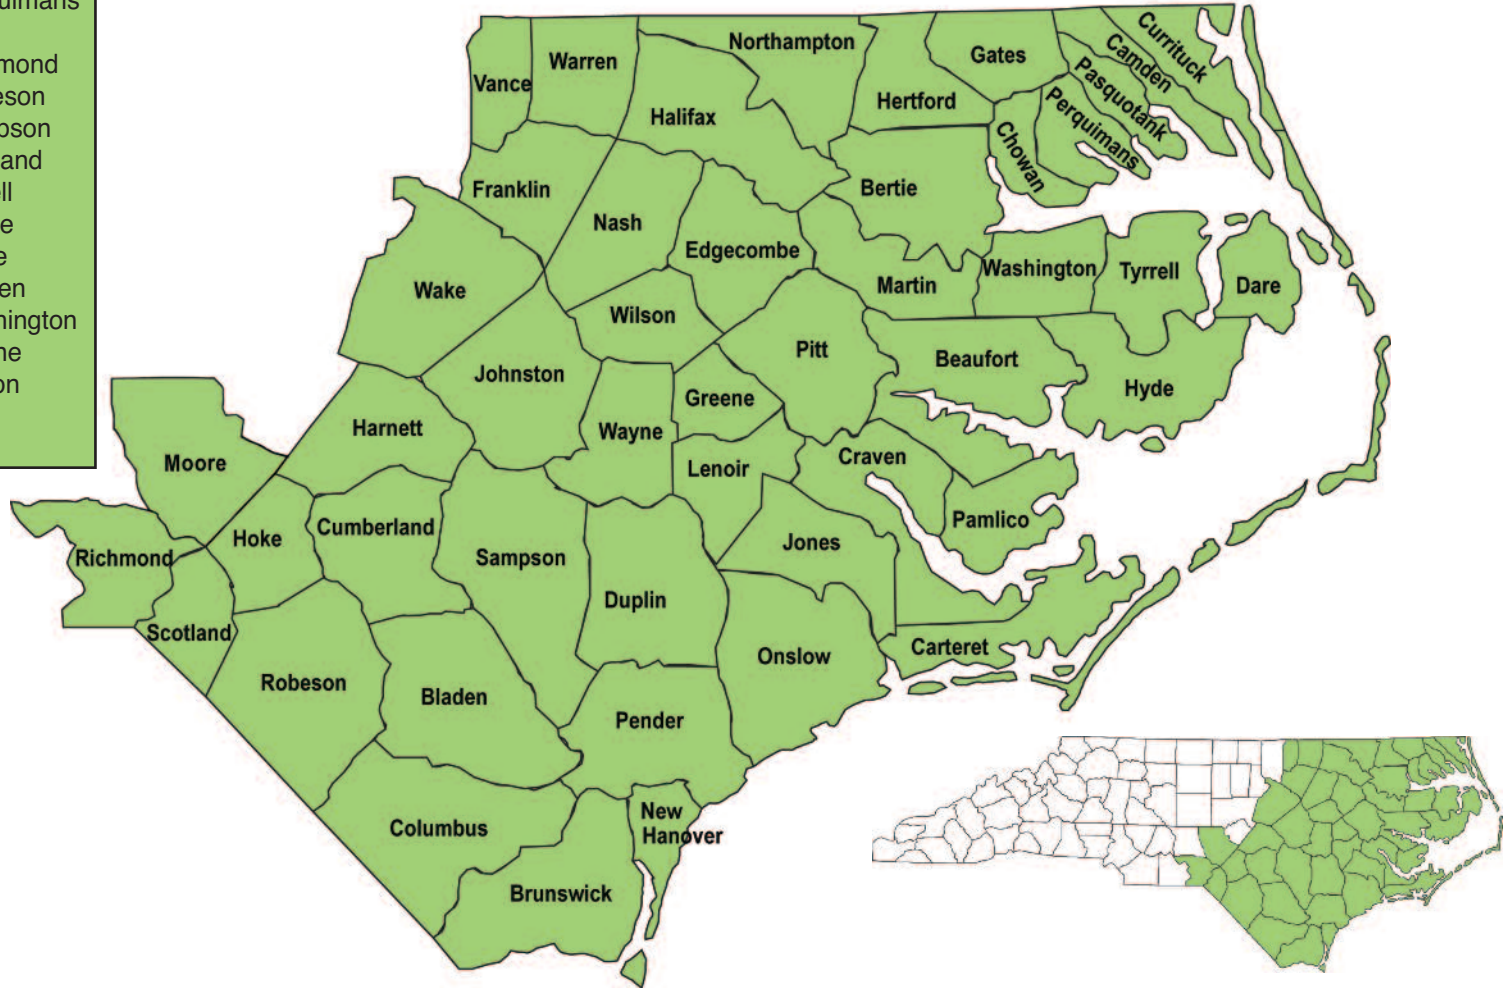

# EASTERN DEER SEASON

Archery: Sept. 10 – Sept. 30

Blackpowder: Oct. 1 – Oct. 14

Gun: Oct. 15, 2016 – Jan. 2, 2017

Does not include Nicholson Creek, Rockfish Creek and Sandhills game lands. (See Game Lands section.)

Gun Either-Sex Season\*

(Maximum Season)

Oct. 15, 2016 – Jan. 2, 2017

|            |             |            |
|------------|-------------|------------|
| Beaufort   | Greene      | Pasquotank |
| Bertie     | Halifax     | Pender     |
| Bladen     | Harnett     | Perquimans |
| Brunswick  | Hertford    | Pitt       |
| Camden     | Hoke        | Richmond   |
| Carteret   | Hyde        | Robeson    |
| Chowan     | Johnston    | Sampson    |
| Columbus   | Jones       | Scotland   |
| Craven     | Lenoir      | Tyrrell    |
| Cumberland | Martin      | Vance      |
| Currituck  | Moore       | Wake       |
| Dare       | Nash        | Warren     |
| Duplin     | New Hanover | Washington |
| Edgecombe  | Northampton | Wayne      |
| Franklin   | Onslow      | Wilson     |
| Gates      | Pamlico     |            |