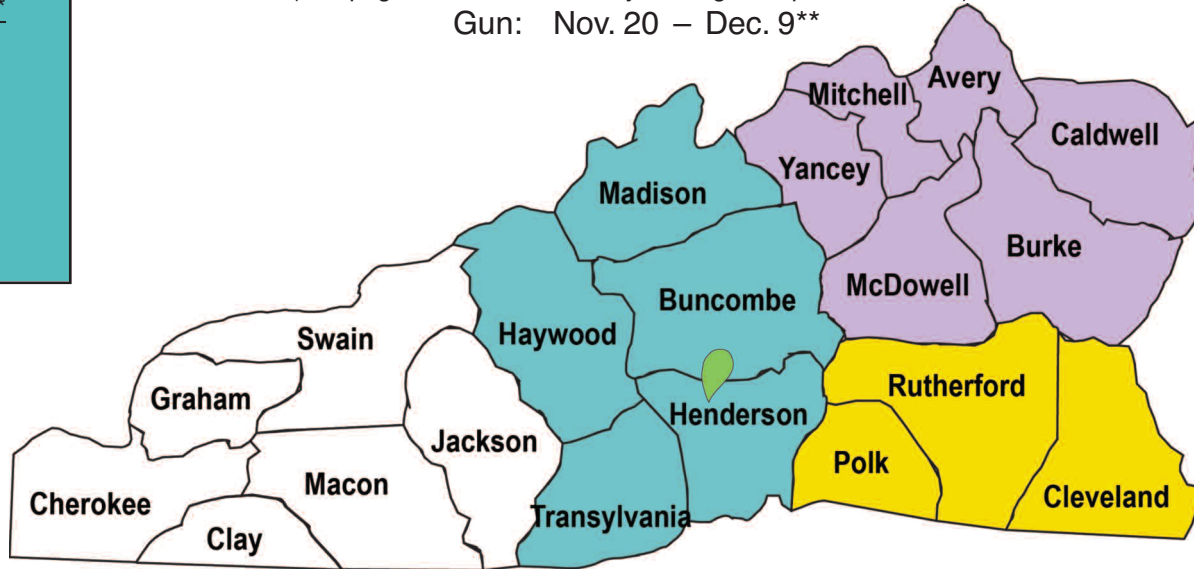

WESTERN DEER SEASON

Archery: Sept. 9 – Oct. 1
 Oct. 15 – Nov. 19
Dec. 10, 2017 – Jan. 1, 2018 (antlered deer only)

(See page 55 for either-sex days during archery season)

Blackpowder: Oct. 2 – Oct. 14

(See page 55 for either-sex days during blackpowder season)

Gun: Nov. 20 – Dec. 9**

Gun Either-Sex Season*
 (Introductory Season)
 Dec. 9
 Buncombe
 Haywood
 Henderson
 Madison
 Transylvania

No Either-Sex Season
 Cherokee
 Clay
 Graham
 Jackson
 Macon
 Swain

Gun Either-Sex Season*
 (Moderate Season)
 Nov. 20 – Nov. 25
 Dec. 26 – Jan. 1
 Cleveland
 Polk
 Rutherford

Gun Either-Sex Season*
 (Conservative Season)
 Dec. 4 – Dec. 9
 Avery
 Burke
 Caldwell
 McDowell
 Mitchell
 Yancey

Gun Either-Sex Season*
 (Maximum Season)
 Nov. 20 – Dec. 9
 Buncombe: that part east of N.C. 191, south of the French Broad and Swannanoa rivers, west of U.S. 25 and north of N.C. 280. Henderson: that part east of N.C. 191 and north and west of N.C. 280.